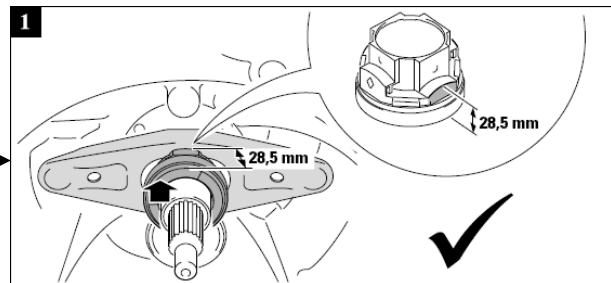

SERVICE-INFO

BMW Release bearing and fork

On the RepSets listed below the release bearing can be fitted into the release fork in two positions. Enclosed with each of the RepSets is a non verbal fitting instruction illustrating the correct position of the bearing in the fork. If the bearing is fitted incorrectly the clutch will not operate correctly.

Model: 1 Series E81, E87
3 Series E90, E91, E92, E93
5 Series E60, E61
X3

LuK AS Part No.: 624 3292 00
624 3290 00
624 3286 00
624 3060 00
624 3288 00
624 3183 00
624 3354 00
624 3158 10
624 3194 10
624 3367 00
624 3371 00
624 3372 00

623 3238 00

For further information:

Phone: +44 (0) 14 32 264 264*
Fax: +44 (0) 14 32 375 760
Info@LuK-AS.co.uk
www.Schaeffler-Aftermarket.com
* Calls from within the UK 08457 001100