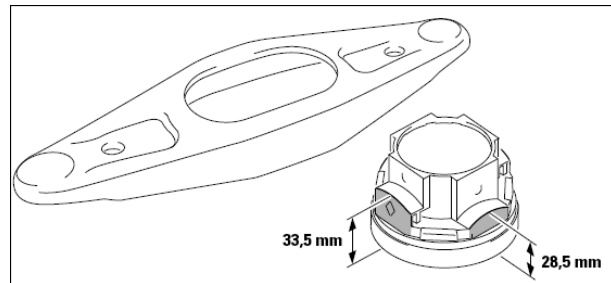

SERVICE-INFO

BMW Release bearing and fork

On the RepSets listed below the release bearing can be fitted into the release fork in two positions. Enclosed with each of the RepSets is a non verbal fitting instruction illustrating the correct position of the bearing in the fork. If the bearing is fitted incorrectly the clutch will not operate correctly.

Model: 1 Series E81, E87
3 Series E90, E91, E92, E93
5 Series E60, E61
X3

LuK AS Part No.: 624 3292 00
624 3290 00
624 3286 00
624 3060 00
624 3288 00
624 3183 00
624 3354 00
624 3158 10
624 3194 10
624 3367 00
624 3371 00
624 3372 00