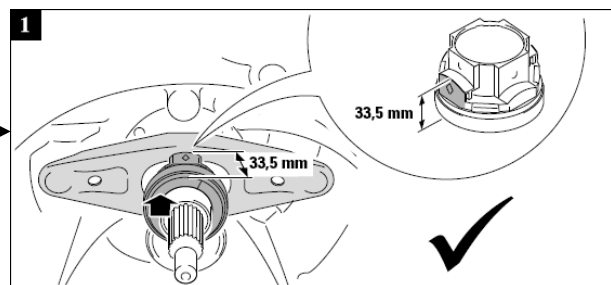

SERVICE-INFO

BMW Release bearing and fork

On the RepSets listed below the release bearing can be fitted into the release fork in two positions. Enclosed with each of the RepSets is a non verbal fitting instruction illustrating the correct position of the bearing in the fork. If the bearing is fitted incorrectly the clutch will not operate correctly.

Model: 1 Series E81, E87
3 Series E90, E91, E92, E93
5 Series E60, E61
X3

LuK AS Part No.: 624 3292 00
624 3290 00
624 3286 00
624 3060 00
624 3288 00
624 3183 00
624 3354 00
624 3158 10
624 3194 10
624 3367 00
624 3371 00
624 3372 00

623 3238 00

For further information:

Phone: +44 (0) 14 32 264 264*
Fax: +44 (0) 14 32 375 760
Info@LuK-AS.co.uk
www.Schaeffler-Aftermarket.com
* Calls from within the UK 08457 001100