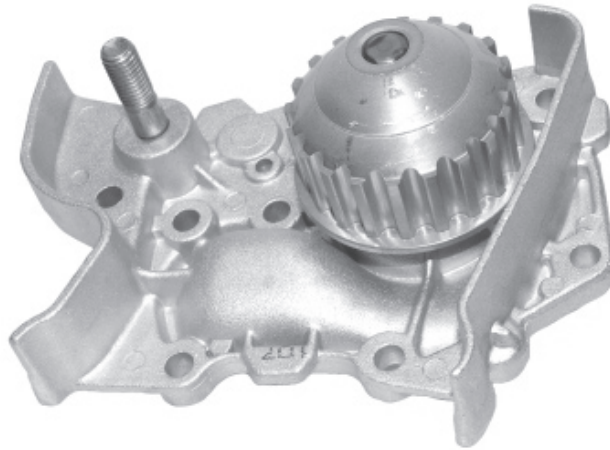

Cooling

Renault

Clio II, Kangoo, Megane 1.4i E7J Engine

COTB 0007

MOUNTING BOLT VARIATIONS FWP1752 / FWP2149

There are 2 designs of Water Pump available for the vehicles listed above. **FWP2149** incorporates an additional bolt hole into the casting. Please ensure you choose the correct Water Pump before replacement.

FWP1752

FWP2149

Additional Mounting Hole

FIRST LINE 
THE ALL MAKES SPECIALIST

www.firstline.co.uk

TECHNICAL INFORMATION