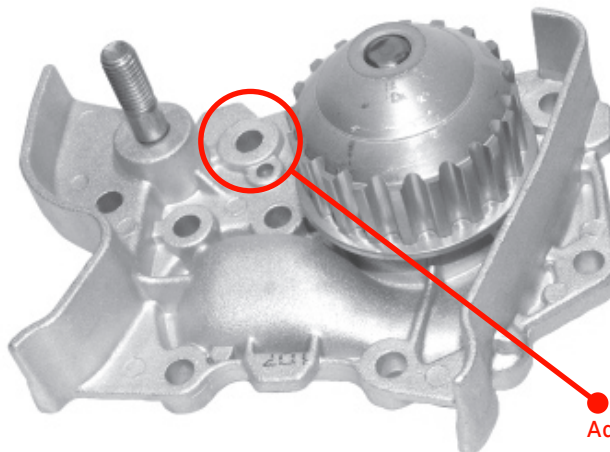

Cooling

Renault

Clio II, Kangoo, Megane 1.4i E7J Engine

COTB 0007

MOUNTING BOLT VARIATIONS FWP1752 / FWP2149

There are 2 designs of Water Pump available for the vehicles listed above. **FWP2149** incorporates an additional bolt hole into the casting. Please ensure you choose the correct Water Pump before replacement.

FWP1752

FWP2149

Additional Mounting Hole

FIRST LINE 
THE ALL MAKES SPECIALIST

www.firstline.co.uk

TECHNICAL INFORMATION