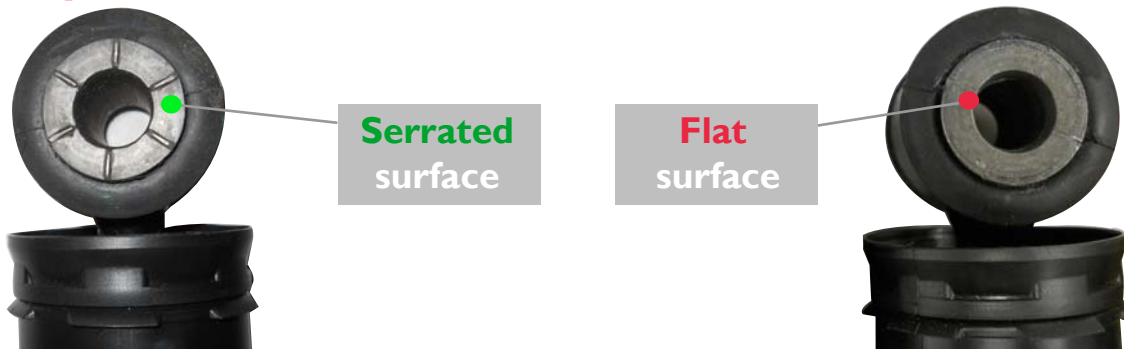

DACIA Lodgy (Rear)

3448005

Our Precision, Your Advantage

Following a fitting test, KYB has found that this shock absorber must be fitted with the serrated surface against the car body - otherwise you may hear noise whilst driving.

February 2016

Car body

Upper eye of KYB shock absorber

Fitting