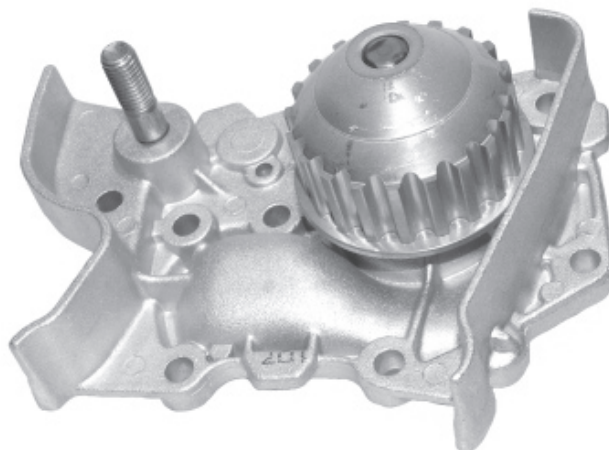

## RENAULT

*Clio II, Kangoo, Mégane 1.4i E7J Engine*

# MOUNTING BOLT VARIATIONS FWP1752 / FWP2149

There are 2 designs of Water Pump available for the vehicles listed above. **FWP2149** incorporates an additional bolt hole into the casting. Please ensure you choose the correct Water Pump before replacement.