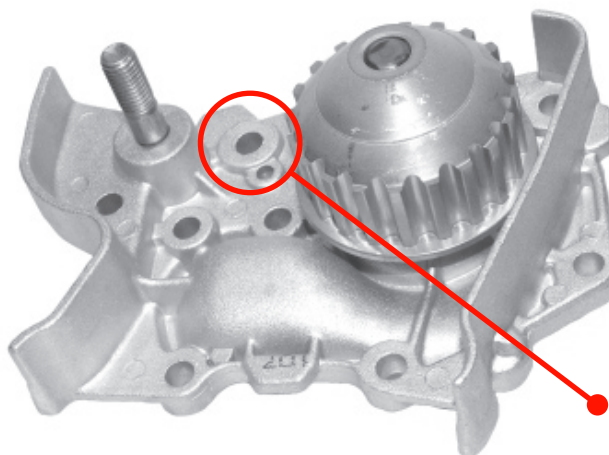

FWP2149

● Additional Mounting Hole