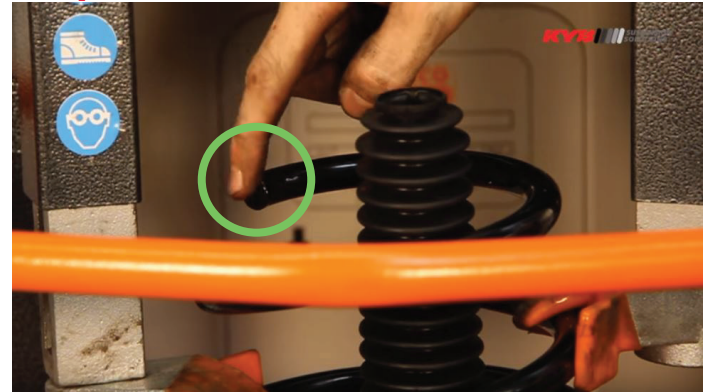

Renault Megane I 633827

Our Precision, Your Advantage

KYB advises that the coil spring and top mount must be correctly aligned when assembling this shock absorber - otherwise you may hear noise whilst driving.

January 2018

Align bottom of coil spring with indent on spring seat

Align top of coil spring with indent in top mount

Check overall alignment of assembled unit