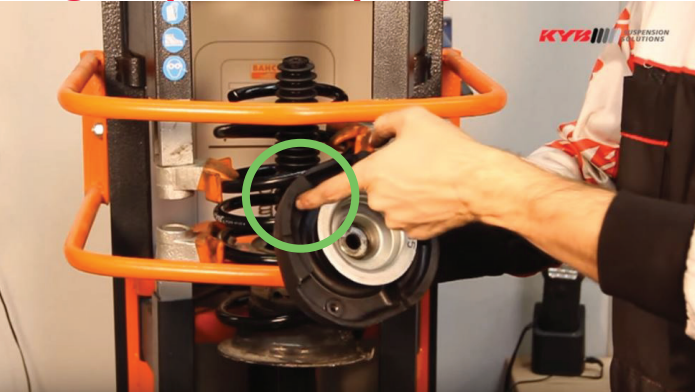

Renault Megane I 633827

Our Precision, Your Advantage

KYB advises that the coil spring and top mount must be correctly aligned when assembling this shock absorber - otherwise you may hear noise whilst driving.

January 2018

Align bottom of coil spring with indent on spring seat

Align top of coil spring with indent in top mount

Check overall alignment of assembled unit