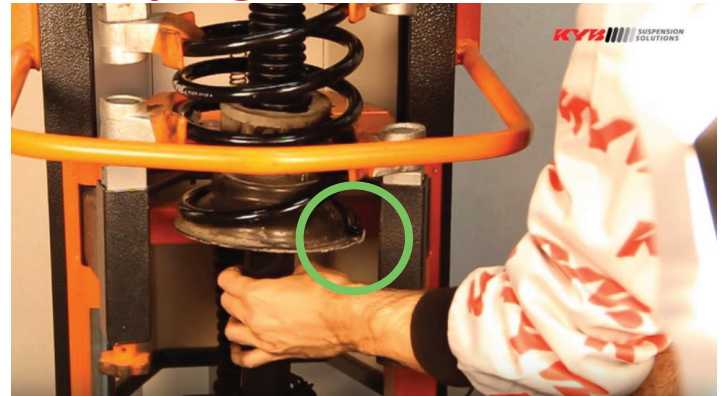

Renault Megane I 633827

Our Precision, Your Advantage

KYB advises that the coil spring and top mount must be correctly aligned when assembling this shock absorber - otherwise you may hear noise whilst driving.

January 2018

Align bottom of coil spring with indent on spring seat

Align top of coil spring with indent in top mount

Check overall alignment of assembled unit