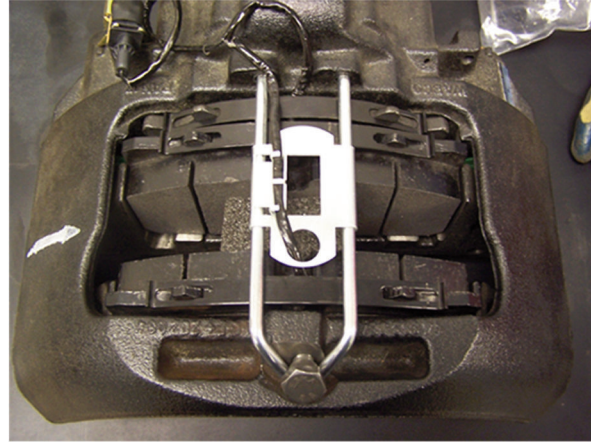

JURATEK® Wear Leads

Please refer to relevant safety instructions provided by the vehicle manufacturer before commencing.

Wear Lead Plate Fitting Guide

Remove the wear lead from the original wear lead plate and fit the Juratek plate as shown above.

The Juratek plate simply clips onto the cross bar, as shown above.

www.juratek.com