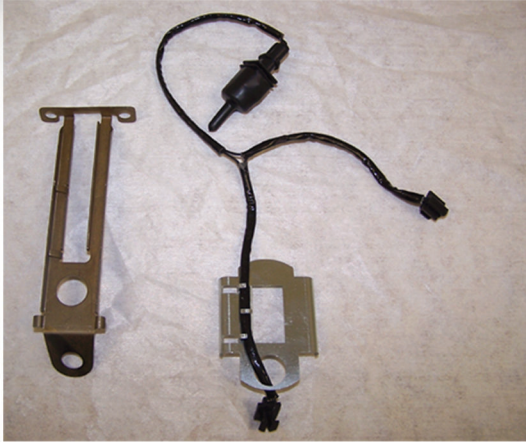

JURATEK® Wear Leads

Please refer to relevant safety instructions provided by the vehicle manufacturer before commencing.

Wear Lead Plate Fitting Guide

Remove the wear lead from the original wear lead plate and fit the Juratek plate as shown above.

The Juratek plate simply clips onto the cross bar, as shown above.

www.juratek.com