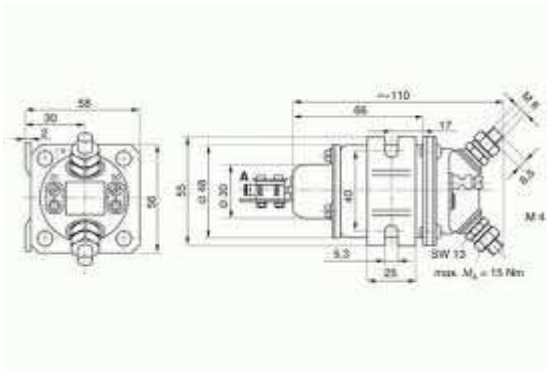

TECHNICAL BULLETIN TB-75

Issue No. 01
Date 31/01/11
Author GV

Different Models!! 19024758

This part meets or exceed the original manufacturers specifications for correct vehicle applications. Although this may appear to be different than the one removed from the vehicle, it will replace for 100% the other equipment designs as shown above!