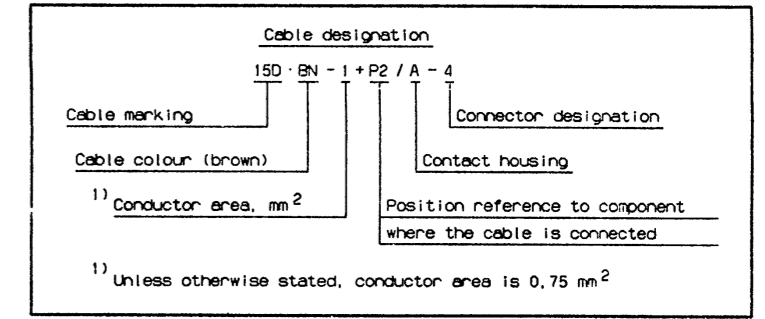

Sinal de alerta

Segnale di avvertimento

Hälytyssignaali

Des.	Pos.	Description	
C3	E5	Connector	17-pole
C13	F3	Connector	12-pole
C118	E5	Joining sleeve	1-pole
C200	E6	Connector	3-pole
C201	C8	Connector	2-pole
E16	C4	Control unit, Alert signal	
G10	D3	Ground	Instrument panel
N3	B8	Loud speaker	Front driver side
P2	D3	Central electric unit	
S4	C4	Switch	starter
S37	D6	Switch	Alert signal (M)

(M) Bulb type: V2x4.6d-24V-1.2W

Colour code of electric cables

Code	Colour
BK	Black
BN	Brown
RD	Red
OG	Orange
YE	Yellow
GN	Green
BU	Blue
VT	Violet
GY	Grey
WH	White
PK	Pink

1366341