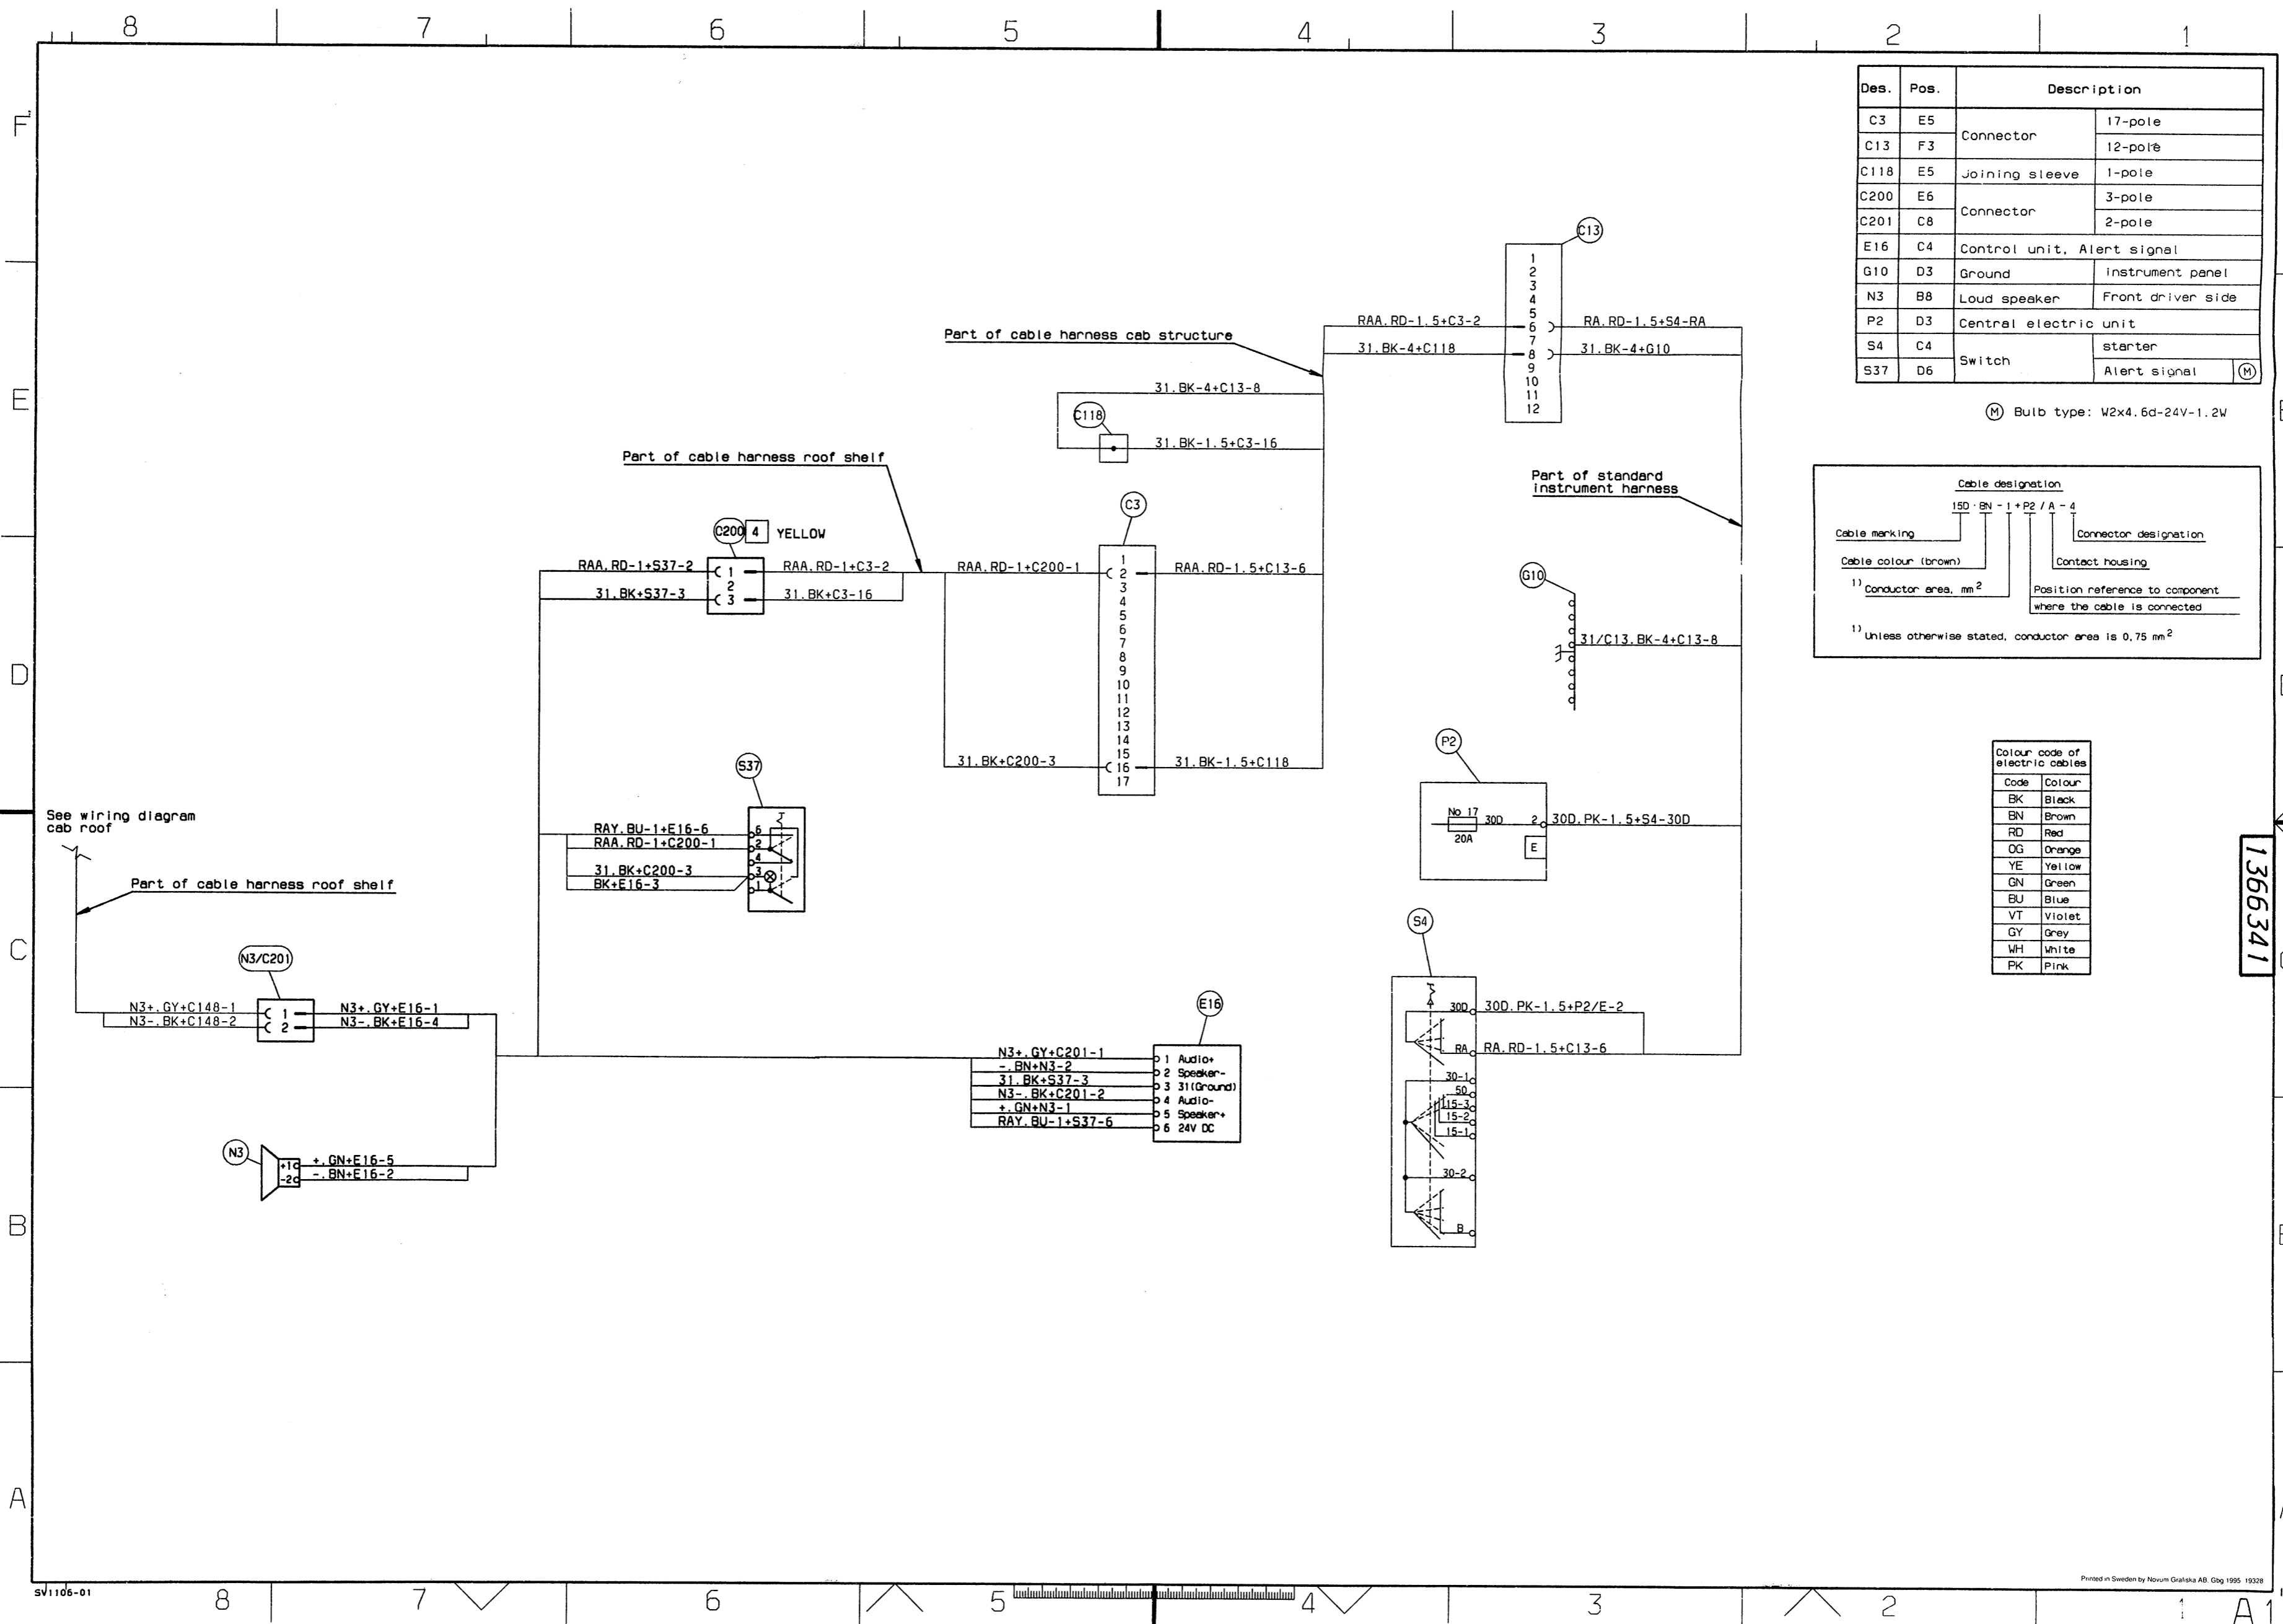

Sinal de alerta

Segnale di avvertimento

Hälytyssignaali

Des.	Pos.	Description	
C3	E5	Connector	17-pole
C13	F3	Connector	12-pole
C118	E5	Joining sleeve	1-pole
C200	E6	Connector	3-pole
C201	C8	Connector	2-pole
E16	C4	Control unit, Alert signal	
G10	D3	Ground	Instrument panel
N3	B8	Loud speaker	Front driver side
P2	D3	Central electric unit	
S4	C4	Switch	starter
S37	D6	Switch	Alert signal (M)

(M) Bulb type: V2x4.6d-24V-1.2W

Colour code of electric cables

Code	Colour
BK	Black
BN	Brown
RD	Red
OG	Orange
YE	Yellow
GN	Green
BU	Blue
VT	Violet
GY	Grey
WH	White
PK	Pink

1366341