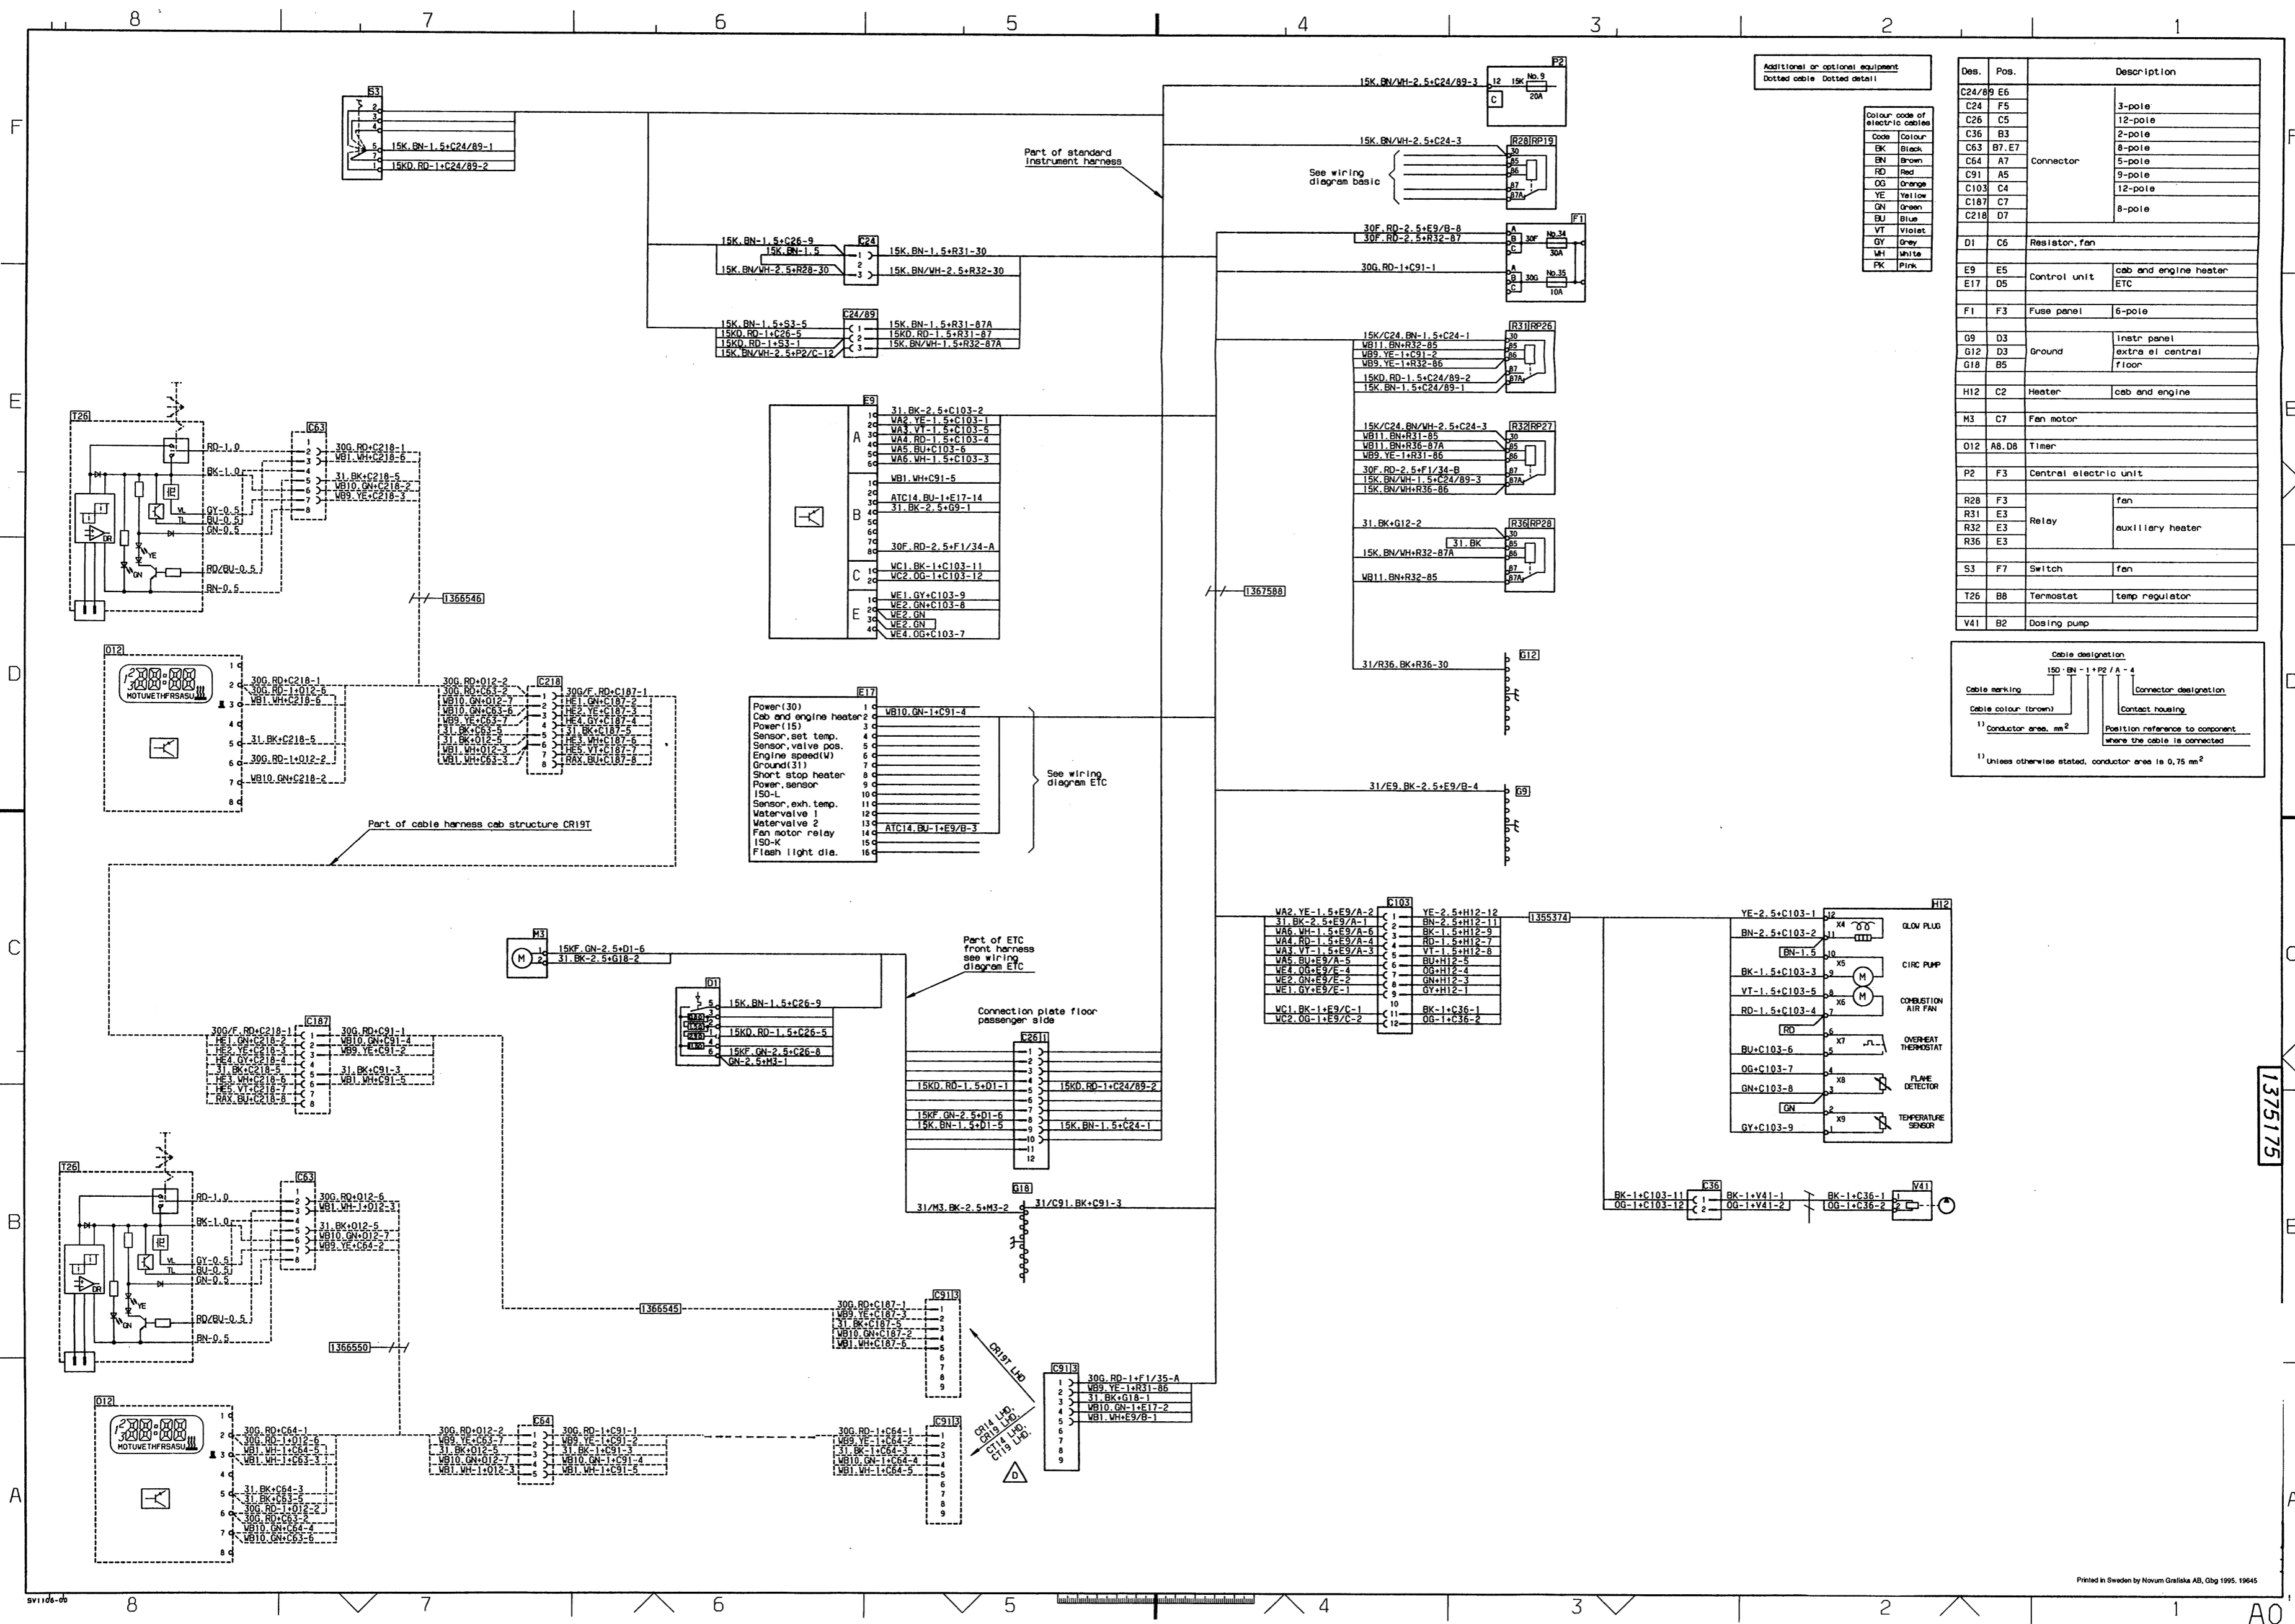

Code	Colour
RD	Red
BK	Black
BN	Brown
OR	Orange
YE	Yellow
GN	Green
BU	Blue
VT	White
GY	Grey
WH	White
PK	Pink

Des.	Pos.	Description
C24/89	E6	
C24	F5	3-pole
C26	C5	12-pole
C36	B3	2-pole
C63	B7, E7	8-pole
C64	A7	Connector
C91	A5	5-pole
C103	C4	9-pole
C187	C7	12-pole
C218	D7	8-pole
D1	C6	Resistor, fan
E9	E5	Control unit
E17	D5	cab and engine heater ETC
F1	F3	Fuse panel
G9	D3	instr panel
G12	D3	extra el central
G18	B5	floor
H12	C2	Heater
M3	C7	Fan motor
O12	A8, D8	Timer
P2	F3	Central electric unit
R28	F3	fan
R31	E3	
R32	E3	Relay
R36	E3	auxiliary heater
S3	F7	Switch
T26	B8	Thermostat
V41	B2	Dosing pump

1375175