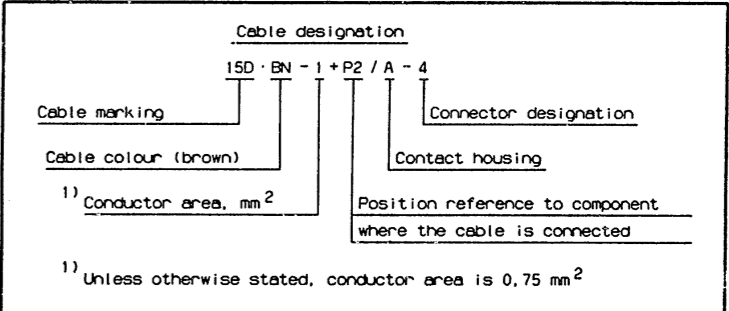

Additional or optional equipment
Dotted cable Dotted detail

Code	Colour
BK	Black
BN	Brown
RD	Red
OG	Orange
YE	Yellow
GN	Green
BU	Blue
VT	Violet
GY	Grey
WH	White
PK	Pink

Des.	Pos.	Description
C24/89	D6	
C24	E6	3-pole
C26	B6	Connector
C103	C3	12-pole
D1	B7	Resistor, fan
E17	D6	Control unit
F1	E3	Fuse panel
G1	B4	instr panel
G12	C3	Ground
G18	B5	extra el central floor
M3	B7	Fan motor
M17	C1	Pump motor
P2	F3	Central electric unit
R31	D3	Relay
R32	D3	extra heater
S3	F8	Switch
S61	F6	residual heater