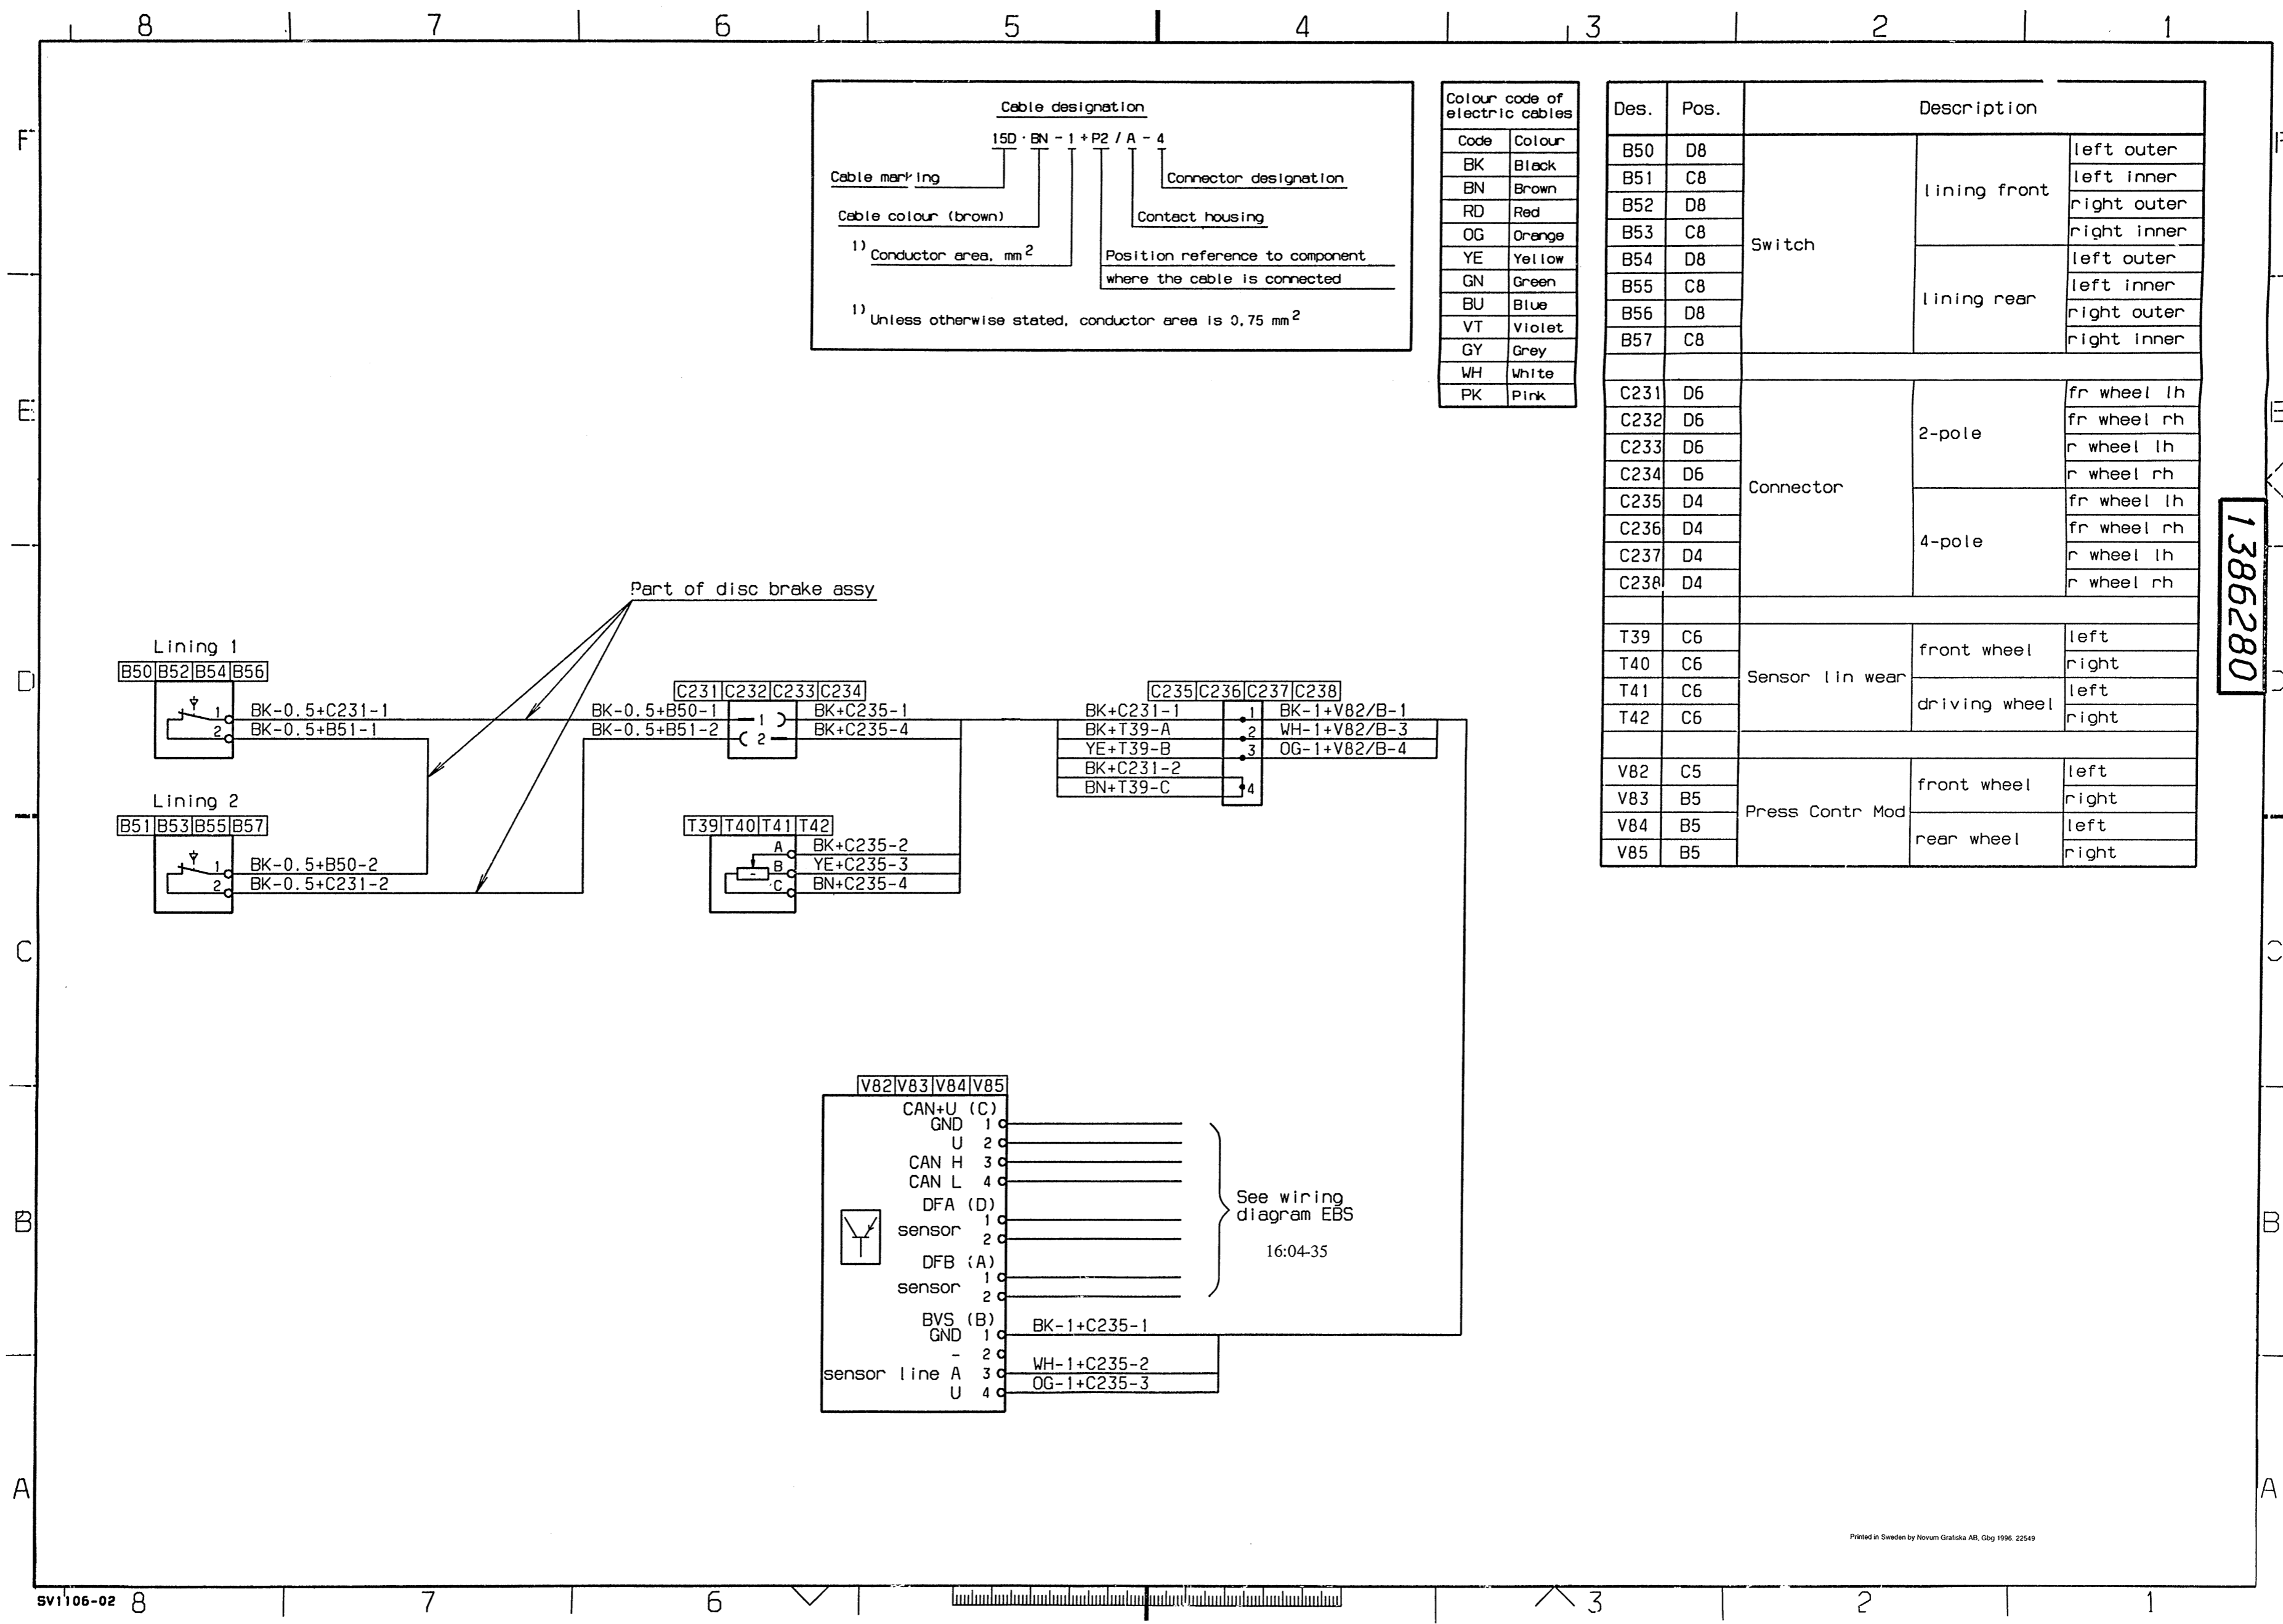

Indicatore usura freni a disco

Levyjarrun kulumisenilmais

Colour code of electric cables

| Code | Colour |
|------|--------|
| BK | Black |
| BN | Brown |
| RD | Red |
| OG | Orange |
| YE | Yellow |
| GN | Green |
| BU | Blue |
| VT | Violet |
| GY | Grey |
| WH | White |
| PK | Pink |

| Des. | Pos. | Description | | |
|------|------|-----------------|-------------|-------------|
| B50 | D8 | Switch | left outer | |
| B51 | C8 | | left inner | |
| B52 | D8 | | right outer | |
| B53 | C8 | | right inner | |
| B54 | D8 | | left outer | |
| B55 | C8 | Switch | left inner | |
| B56 | D8 | | right outer | |
| B57 | C8 | | right inner | |
| C231 | D6 | Connector | fr wheel lh | |
| C232 | D6 | | fr wheel rh | |
| C233 | D6 | | r wheel lh | |
| C234 | D6 | | r wheel rh | |
| C235 | D4 | | 4-pole | fr wheel lh |
| C236 | D4 | | | fr wheel rh |
| C237 | D4 | | | r wheel lh |
| C238 | D4 | | | r wheel rh |
| T39 | C6 | Sensor lin wear | front wheel | |
| T40 | C6 | | right | |
| T41 | C6 | | left | |
| T42 | C6 | | right | |
| V82 | C5 | Press Contr Mod | front wheel | |
| V83 | B5 | | right | |
| V84 | B5 | | left | |
| V85 | B5 | | right | |