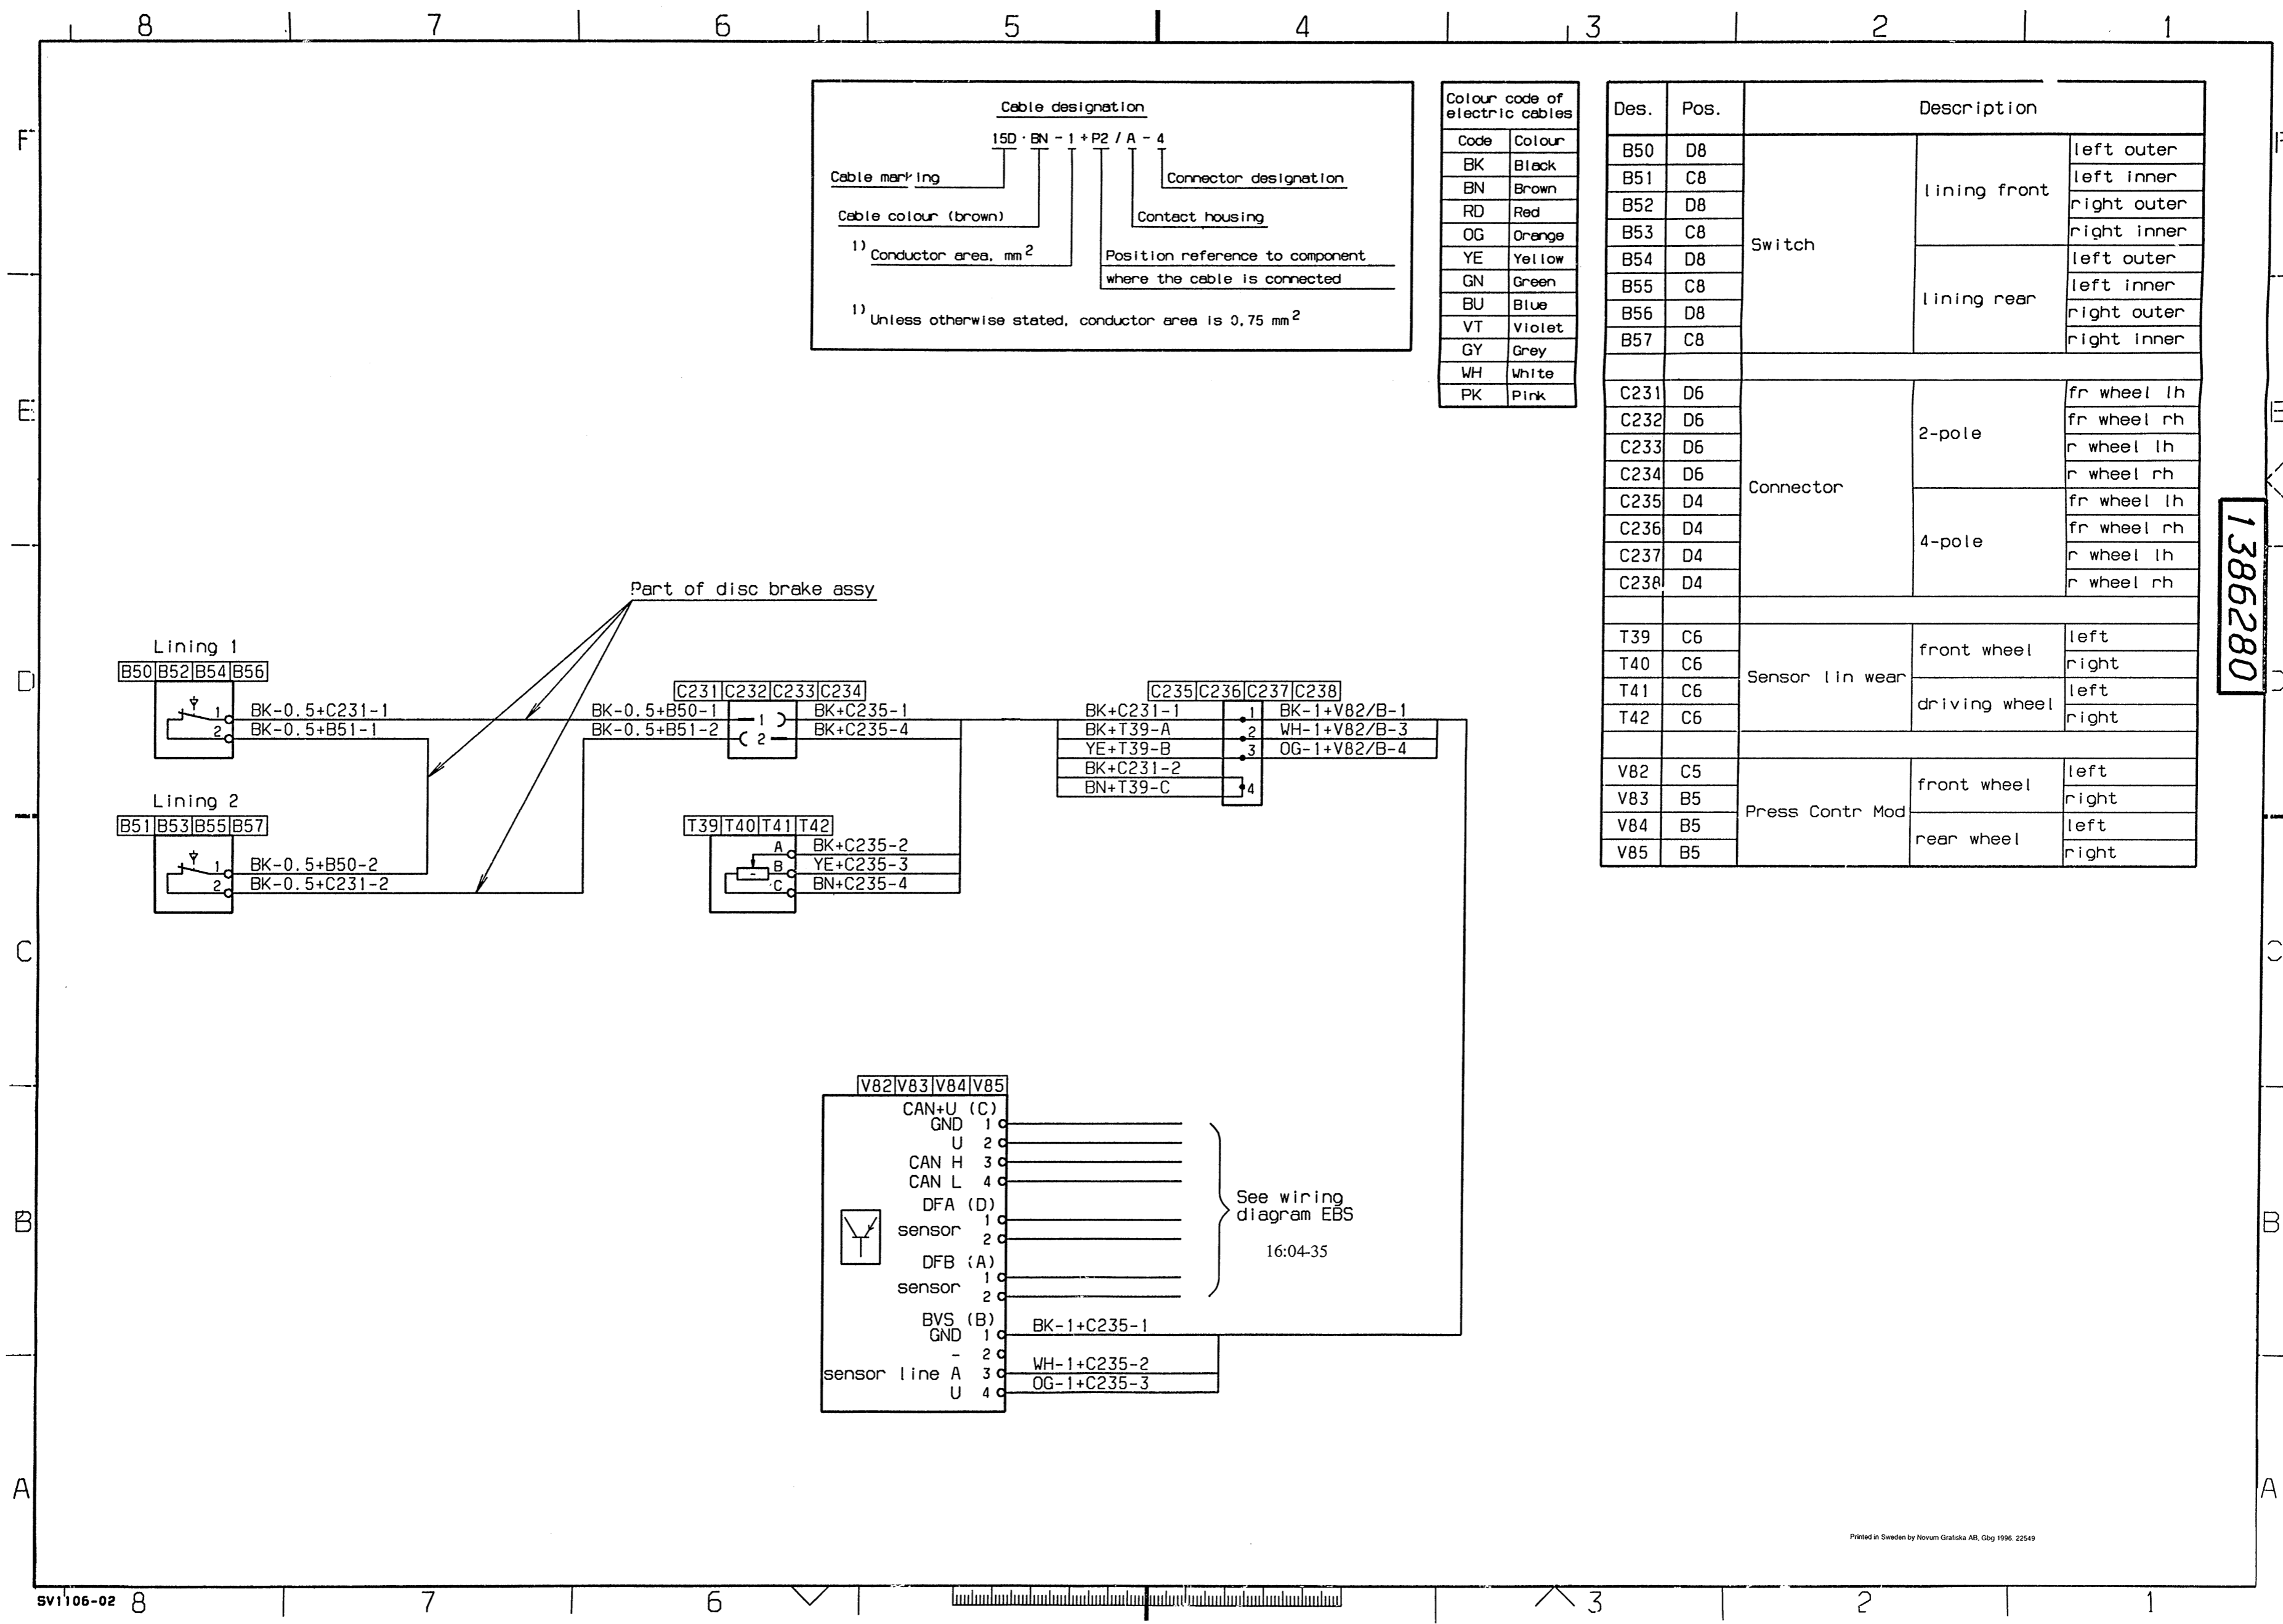

Indicatore usura freni a disco

Levyjarrun kulumisenilmais

Cable designation

15D · BN - 1 + P2 / A - 4

Cable marking: 15D (Cable colour (brown)), BN (Cable colour (brown)), -1 (Conductor area, mm²), +P2 (Connector designation), /A (Position reference to component where the cable is connected), -4 (Contact housing)

1) Unless otherwise stated, conductor area is 0,75 mm²

Code	Colour
BK	Black
BN	Brown
RD	Red
OG	Orange
YE	Yellow
GN	Green
BU	Blue
VT	Violet
GY	Grey
WH	White
PK	Pink

Des.	Pos.	Description	
B50	D8	Switch	left outer
B51	C8		left inner
B52	D8		right outer
B53	C8		right inner
B54	D8	Switch	left outer
B55	C8		left inner
B56	D8		right outer
B57	C8		right inner
C231	D6	Connector	fr wheel lh
C232	D6		fr wheel rh
C233	D6		r wheel lh
C234	D6		r wheel rh
C235	D4	Connector	fr wheel lh
C236	D4		fr wheel rh
C237	D4		r wheel lh
C238	D4		r wheel rh
T39	C6	Sensor lin wear	front wheel
T40	C6		right
T41	C6		left
T42	C6		right
V82	C5	Press Contr Mod	front wheel
V83	B5		right
V84	B5		left
V85	B5		right