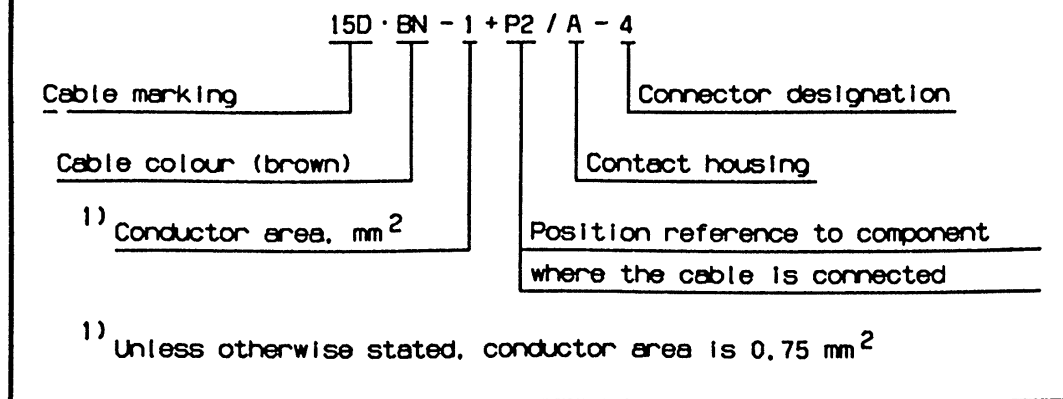

Colour code of electric cables

Code	Colour
BK	Black
BN	Brown
RD	Red
OG	Orange
YE	Yellow
GN	Green
BU	Blue
VT	Violet
GY	Grey
WH	White
PK	Pink

Cable designation

Des.	Pos.	Description	
B36	D2	Switch	trailer brake
C205	D4	Connector	2-pole
G7	C4	Ground	instr panel
P2	D8	Central electric unit	
R8	D8	Relay	stop light

1378178