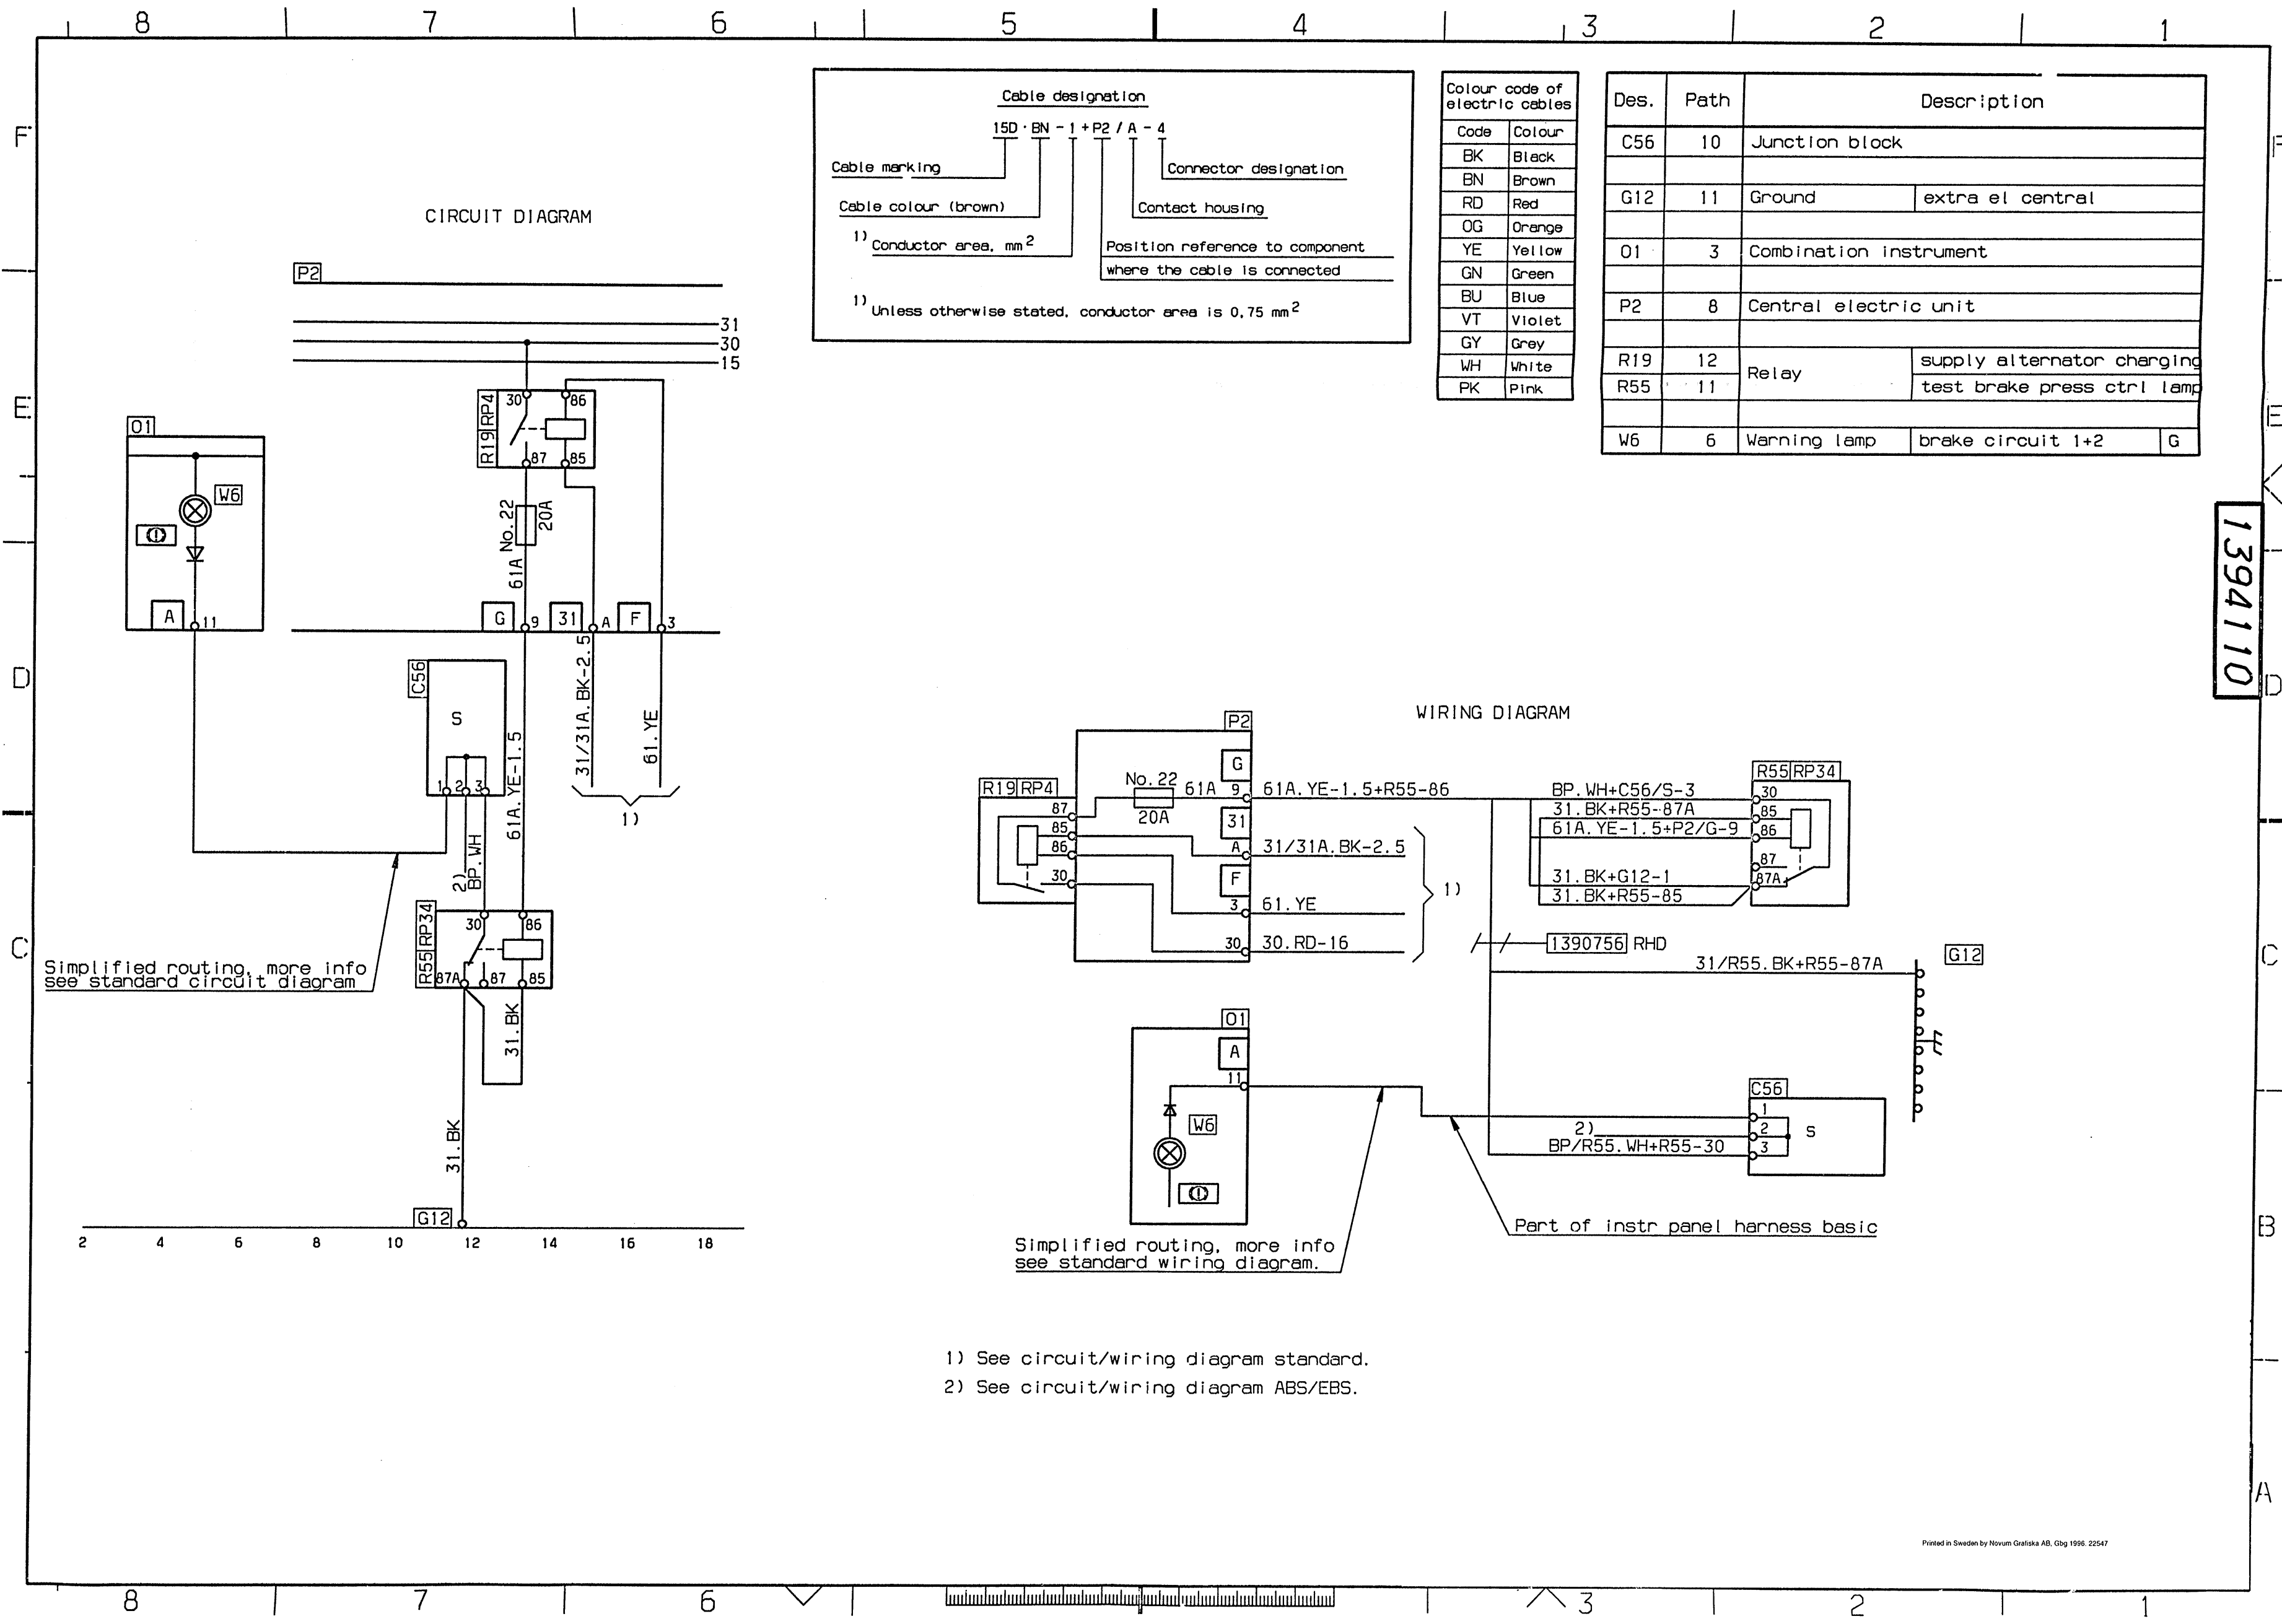

Teste das luzes de freio

Test luci freni

Jarruvalojen testaus

CIRCUIT DIAGRAM

WIRING DIAGRAM

- 1) See circuit/wiring diagram standard.
- 2) See circuit/wiring diagram ABS/EBS.

1394110