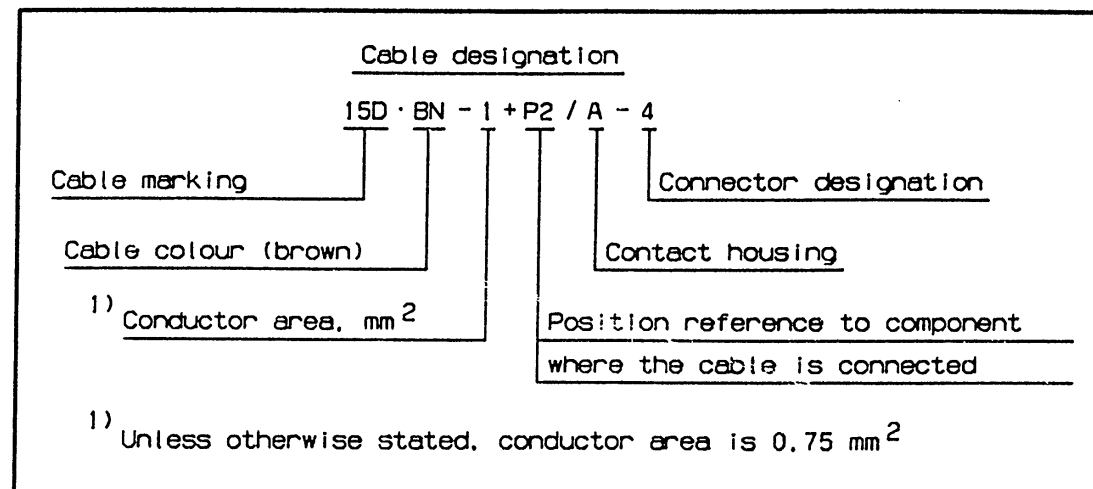

Connection plate fire wall
Marked AUXILIARY EQUIPMENT

Rear end of truck

Des.	Description	
C105	Connector	9-pole
C300		17-pole

Colour code of electric cables	
Code	Colour
BK	Black
BN	Brown
RD	Red
OG	Orange
YE	Yellow
GN	Green
BU	Blue
VT	Violet
GY	Grey
WH	White
PK	Pink