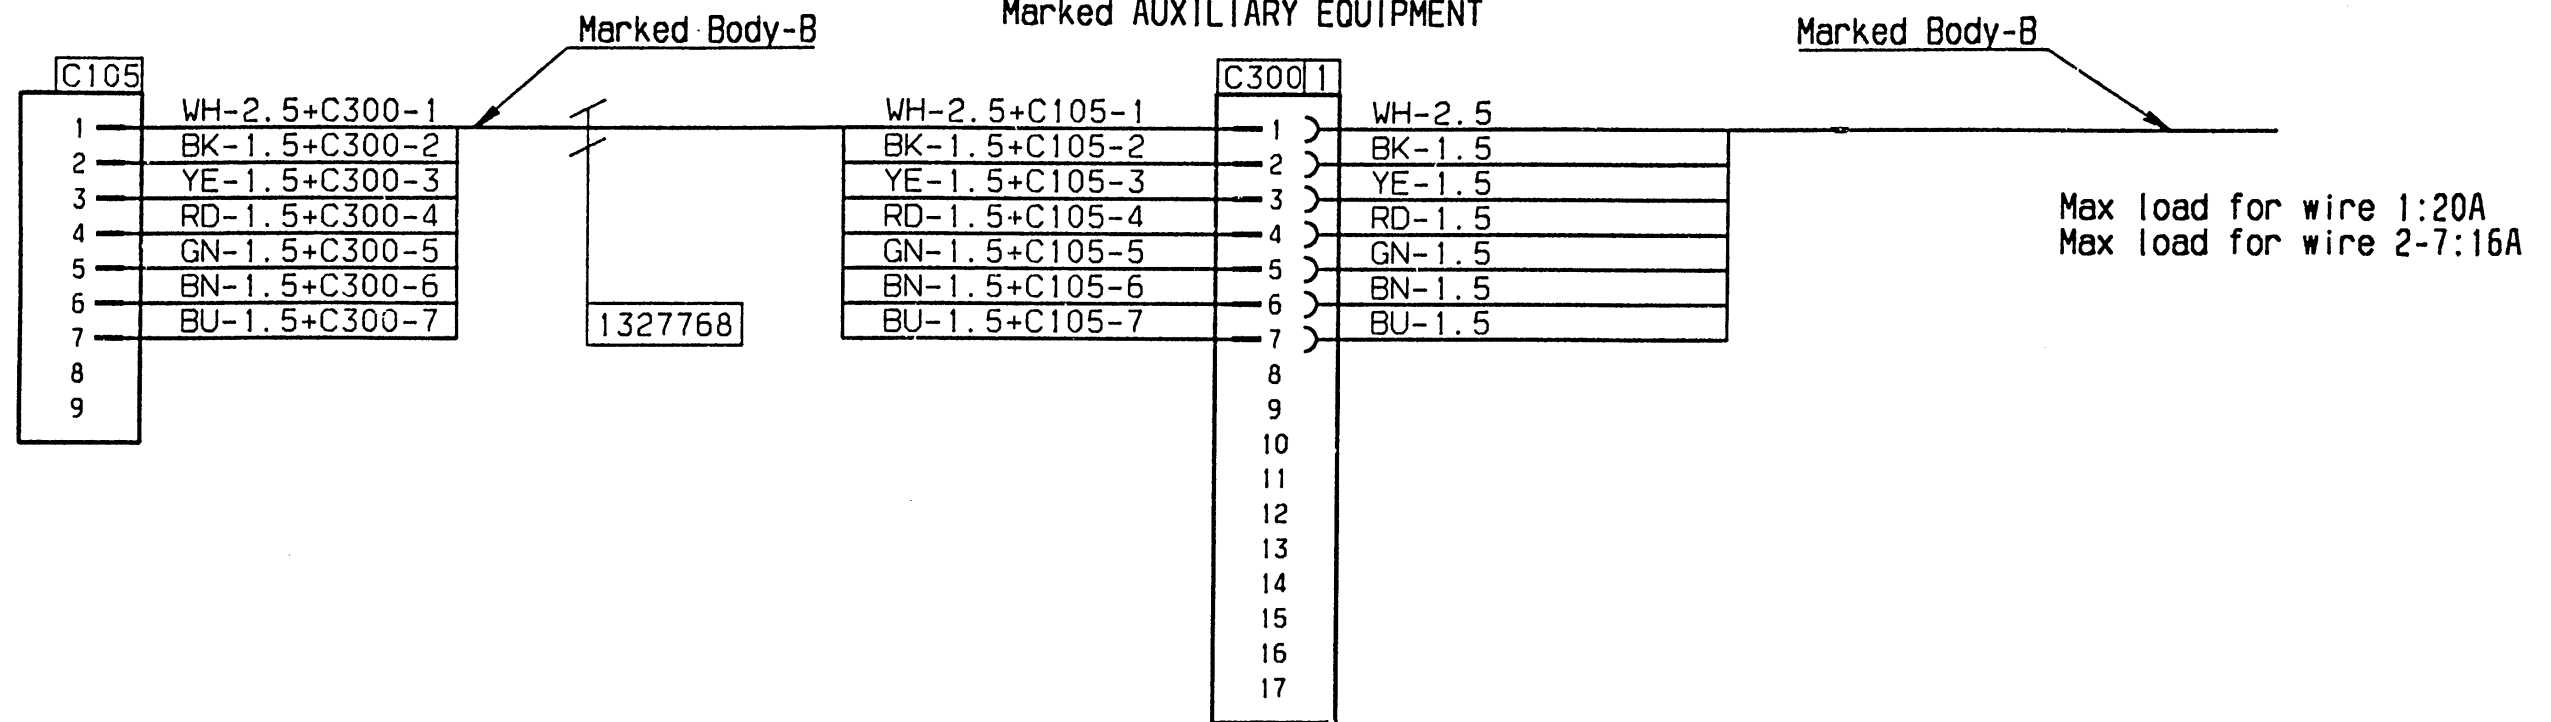

Connection plate fire wall
Marked AUXILIARY EQUIPMENT

Rear end of truck

Des.	Description	
C105	Connector	9-pole
C300		17-pole

Colour code of electric cables	
Code	Colour
BK	Black
BN	Brown
RD	Red
OG	Orange
YE	Yellow
GN	Green
BU	Blue
VT	Violet
GY	Grey
WH	White
PK	Pink