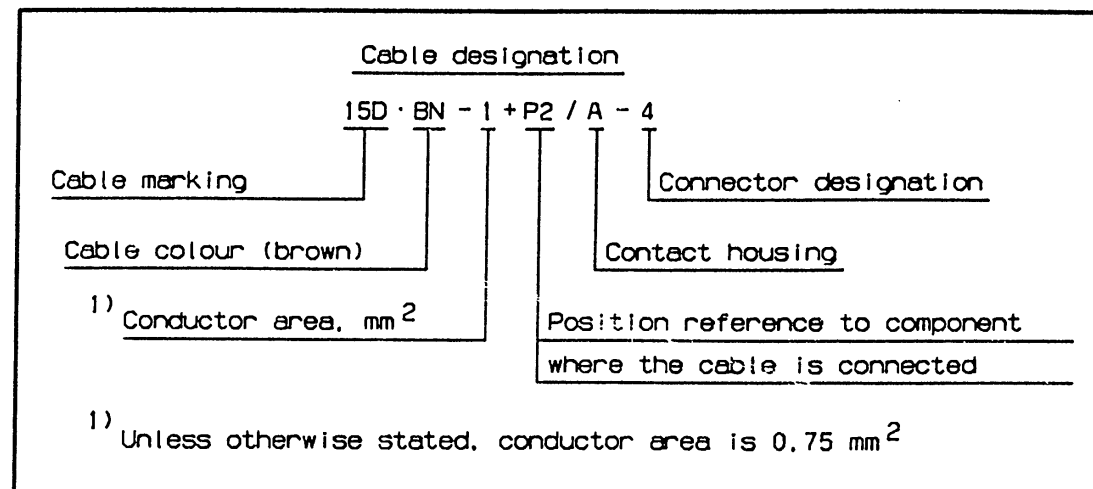

Connection plate fire wall
Marked AUXILIARY EQUIPMENT

Rear end of truck

Des.	Description	
C105	Connector	9-pole
C300		17-pole

Colour code of electric cables	
Code	Colour
BK	Black
BN	Brown
RD	Red
OG	Orange
YE	Yellow
GN	Green
BU	Blue
VT	Violet
GY	Grey
WH	White
PK	Pink