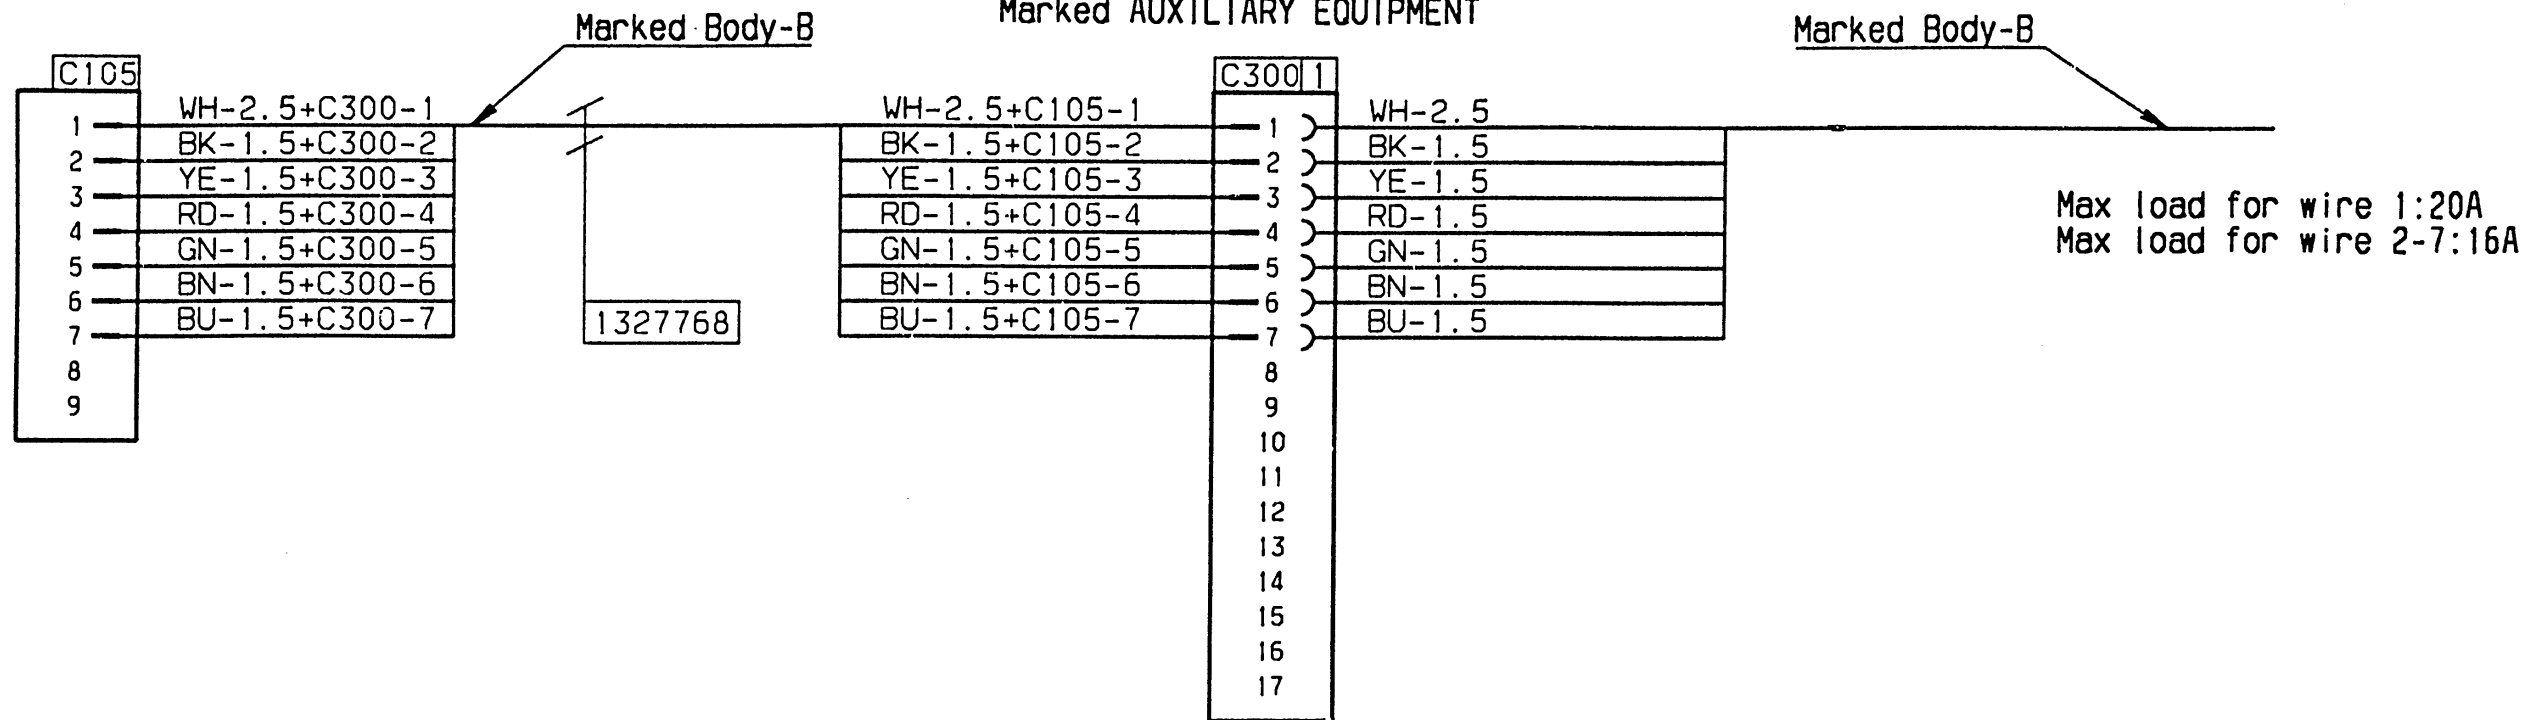

Connection plate fire wall
Marked AUXILIARY EQUIPMENT

Rear end of truck

Des.	Description	
C105	Connector	9-pole
C300		17-pole

Colour code of electric cables	
Code	Colour
BK	Black
BN	Brown
RD	Red
OG	Orange
YE	Yellow
GN	Green
BU	Blue
VT	Violet
GY	Grey
WH	White
PK	Pink