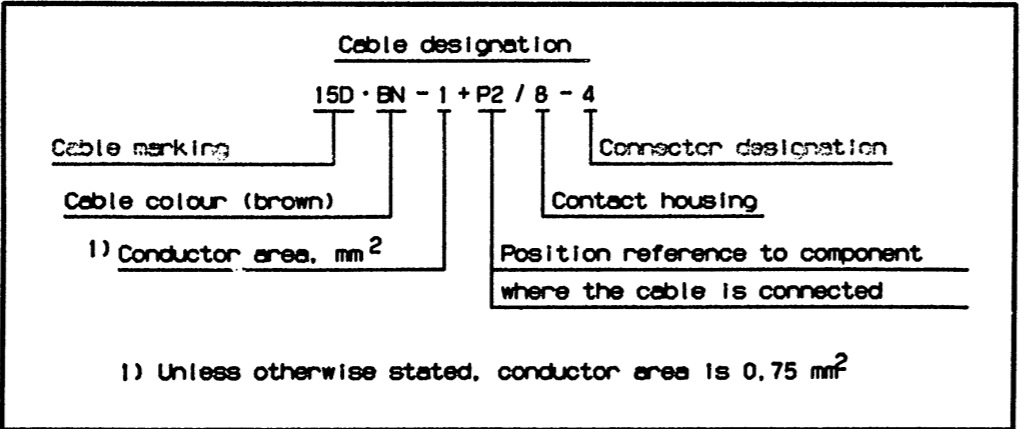

	Pos.	Description	
C6/A	D5	Connector	6-pole
C74	D2		3-pole
E45	C2	Pump unit	
F1	E8	Fuseholder	6-pole
G10	D7	Ground	Instrument panel
P2	F8	Central electrical unit	

Code	Colour
bk	Black
bn	Brown
rd	Red
og	Orange
ye	Yellow
gn	Green
bu	Blue
vt	Violet
gy	Grey
wh	White
pk	Pink