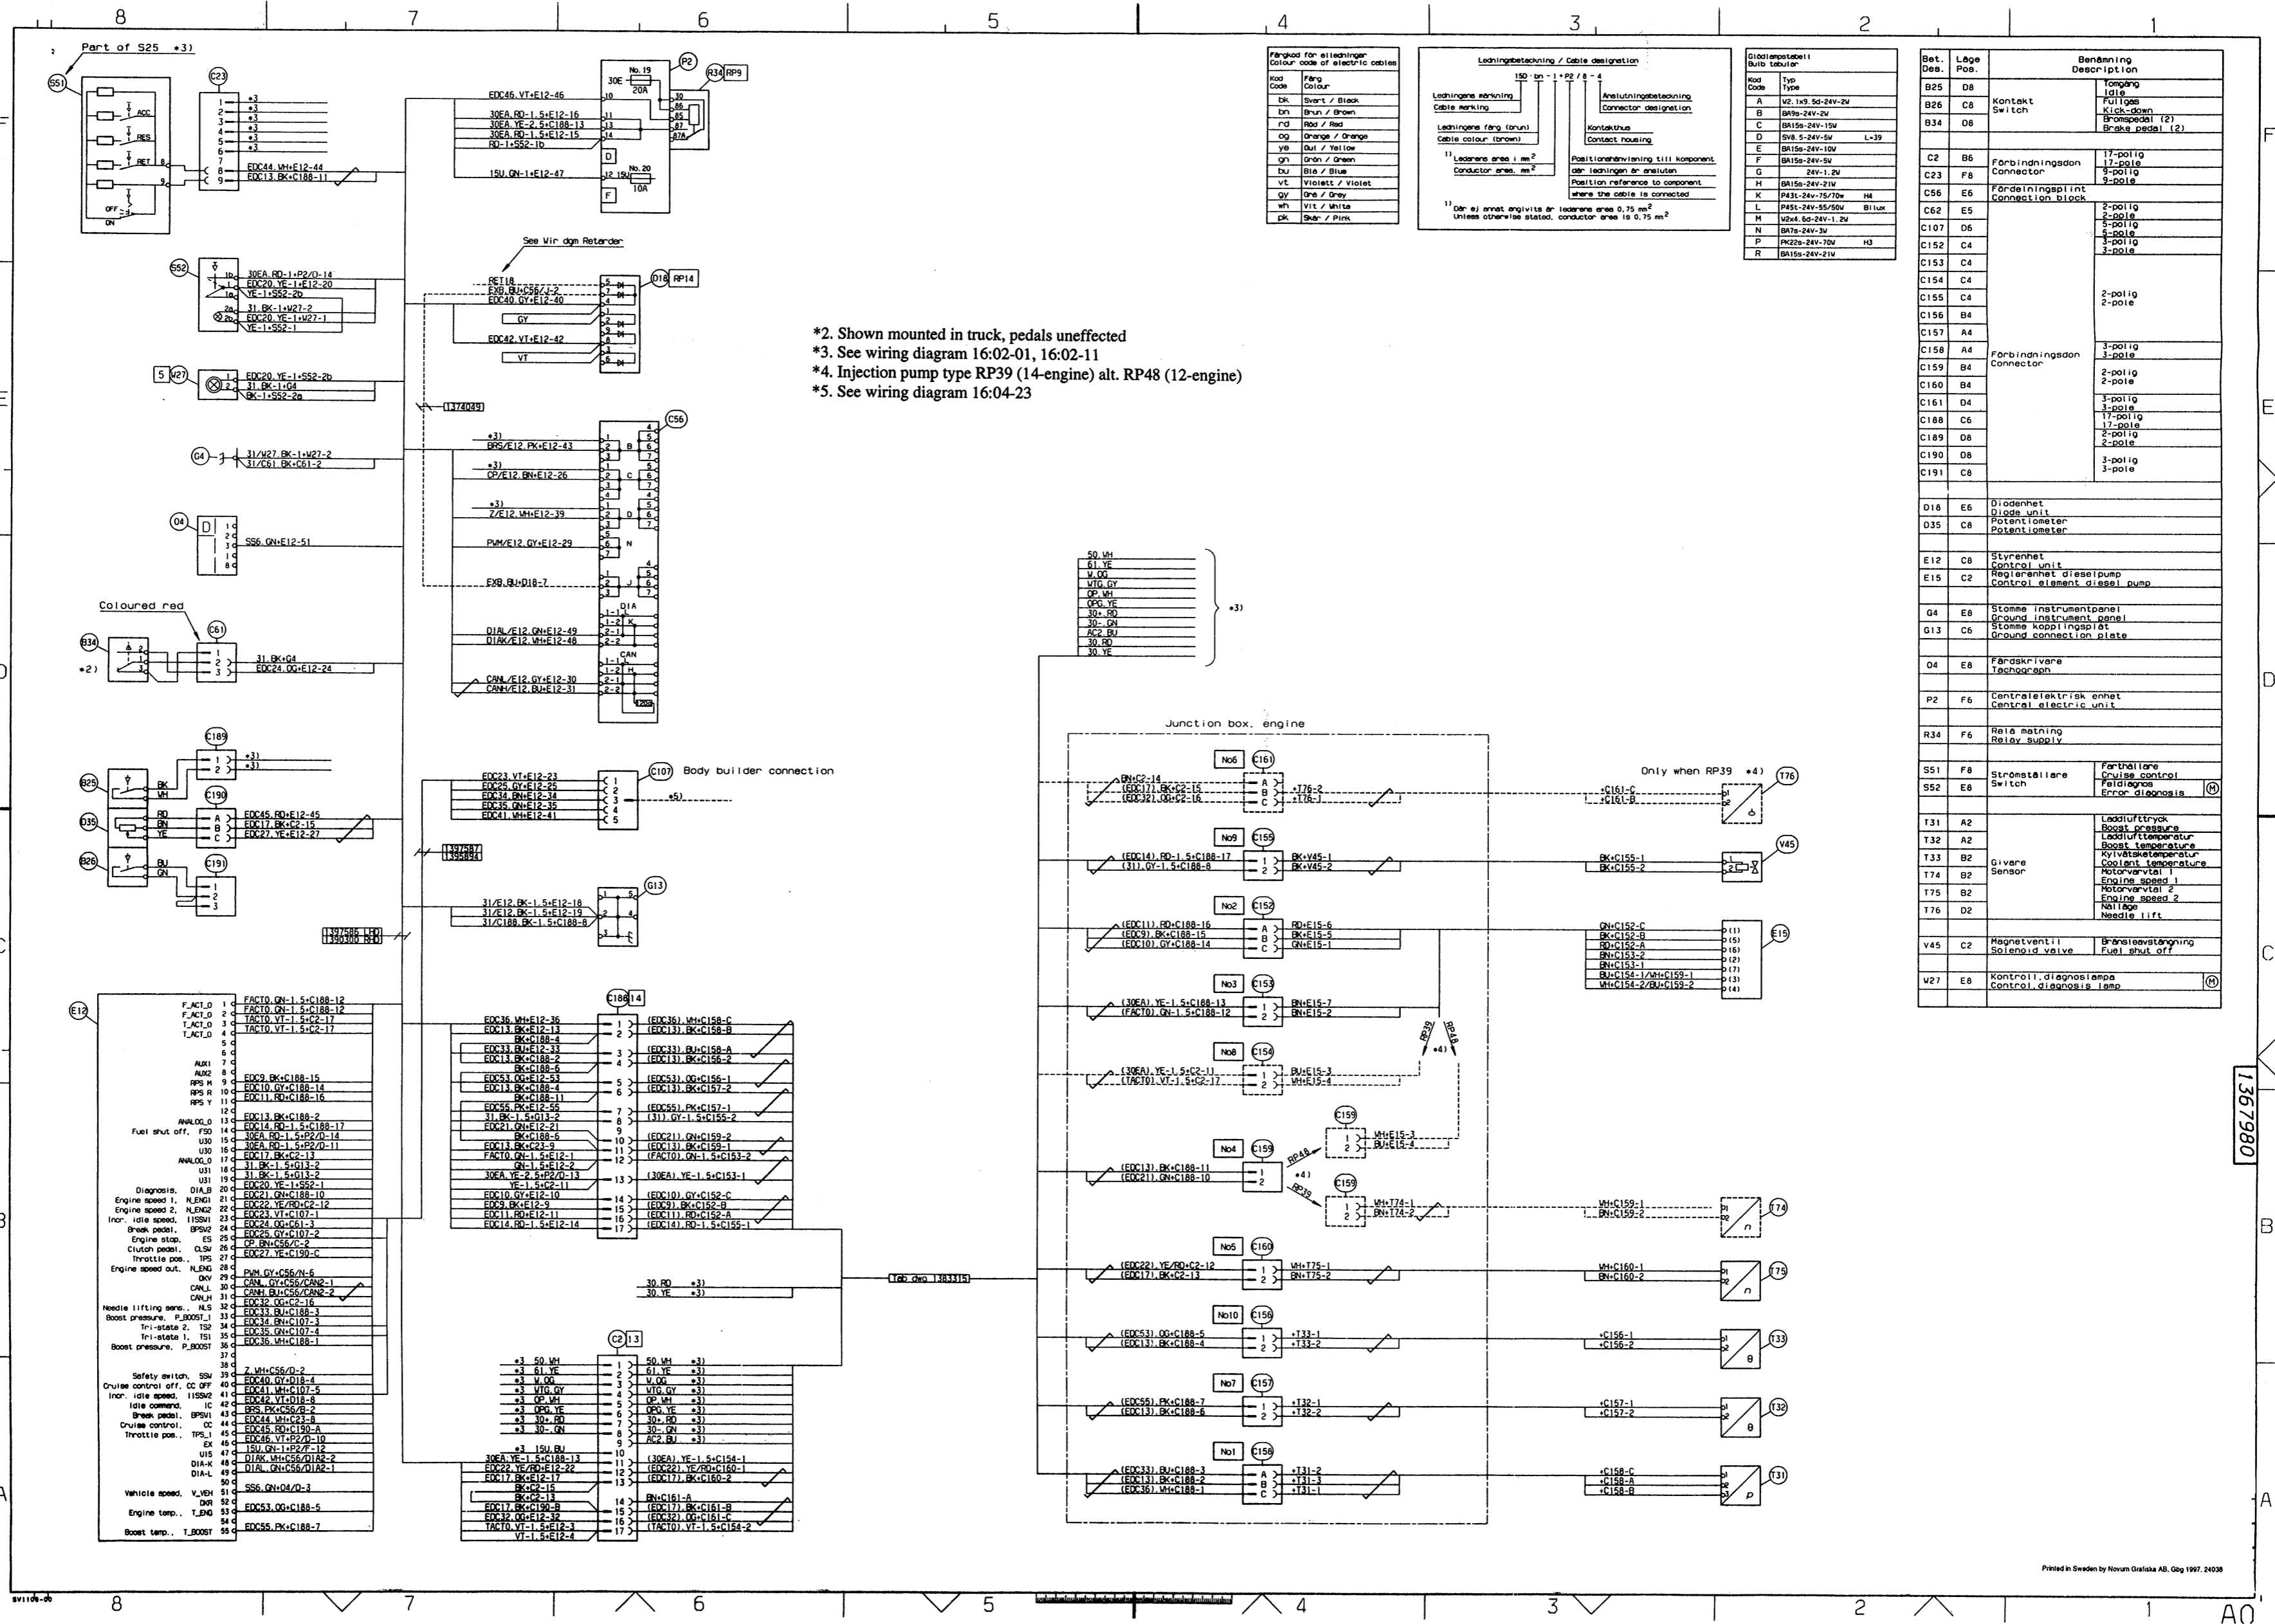

EDC

1 585 331

16:04-51

Edition 2

- *2. Shown mounted in truck, pedals uneffected
- *3. See wiring diagram 16:02-01, 16:02-11
- *4. Injection pump type RP39 (14-engine) alt. RP48 (12-engine)
- *5. See wiring diagram 16:04-23

1367980