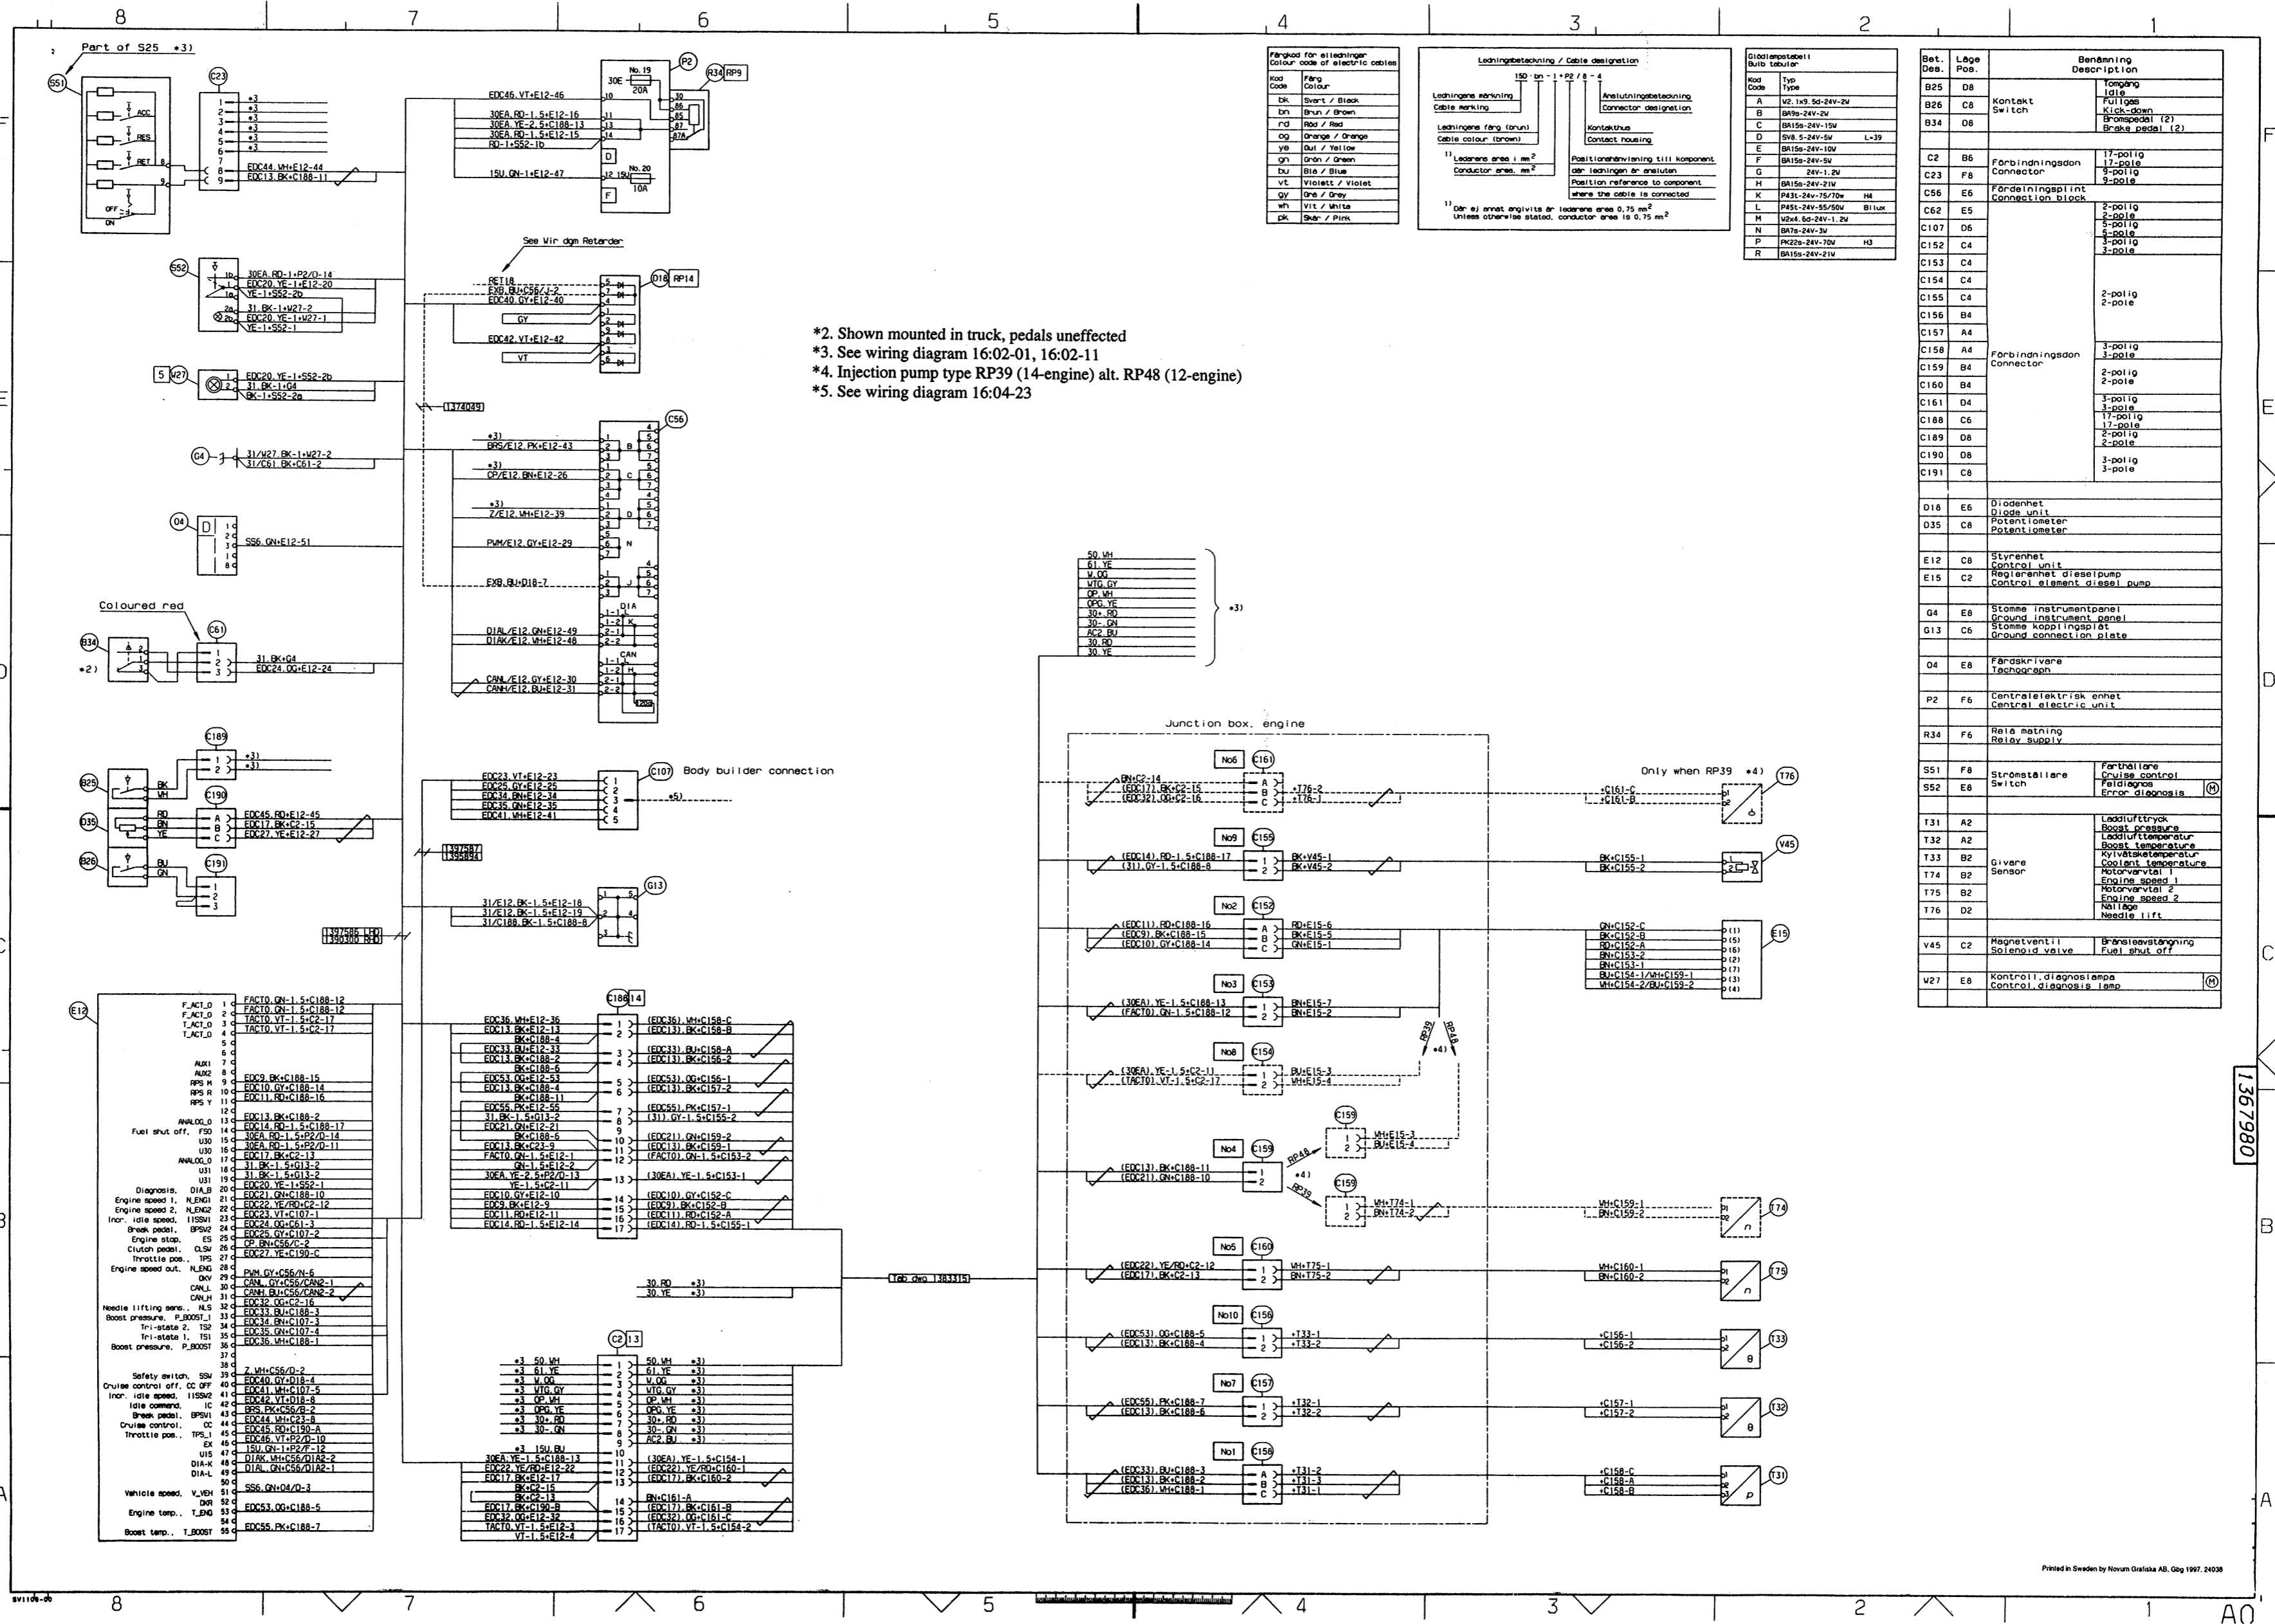

**EDC**

**16:04-51**

Edition 2

1 585 331

© Scania CV AB 2001, Sweden

\*2. Shown mounted in truck, pedals uneffected  
 \*3. See wiring diagram 16:02-01, 16:02-11  
 \*4. Injection pump type RP39 (14-engine) alt. RP48 (12-engine)  
 \*5. See wiring diagram 16:04-23

1367980