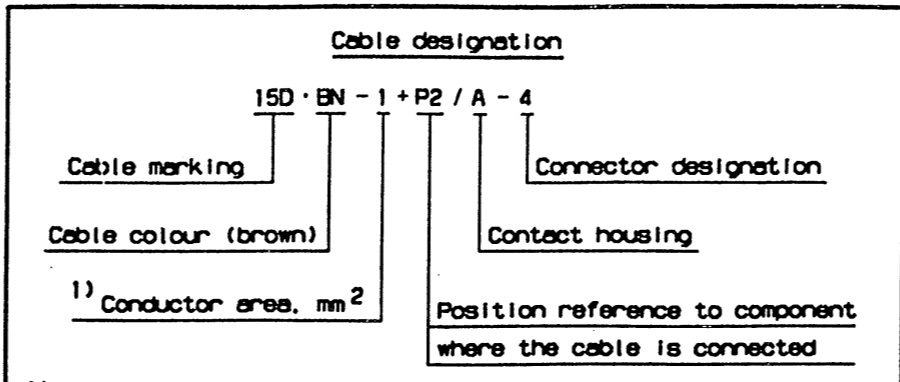

Limitador de velocidade (SLD)

Limitatore di velocità (SLD)

Nopeusrajoitin (SLD)

From chassis No. 1 211 477

Des.	Pos.	Description
C56	E5	Junction block
C95	C5	Connector, 6-pole
E13	C8	Electric control unit, SLD
G6	D8	Ground, instrument panel
G13	B4	Ground, front plate
O4	F7	Tachograph
P2	F5	Central electric unit
S46	E7	Switch, flash light diagnosis
V88	B4	Solenoid, proportional valve

- 1) C95/F and the connections to E13 and V88 are sealed with sealing wire and lead seal.
- 2) The connector to O4/D is sealed with sealing cover and sealing plug.

Code	Colour
BK	Black
BN	Brown
RD	Red
OG	Orange
YE	Yellow
GN	Green
BU	Blue
VT	Violet
GY	Grey
WH	White
PK	Pink