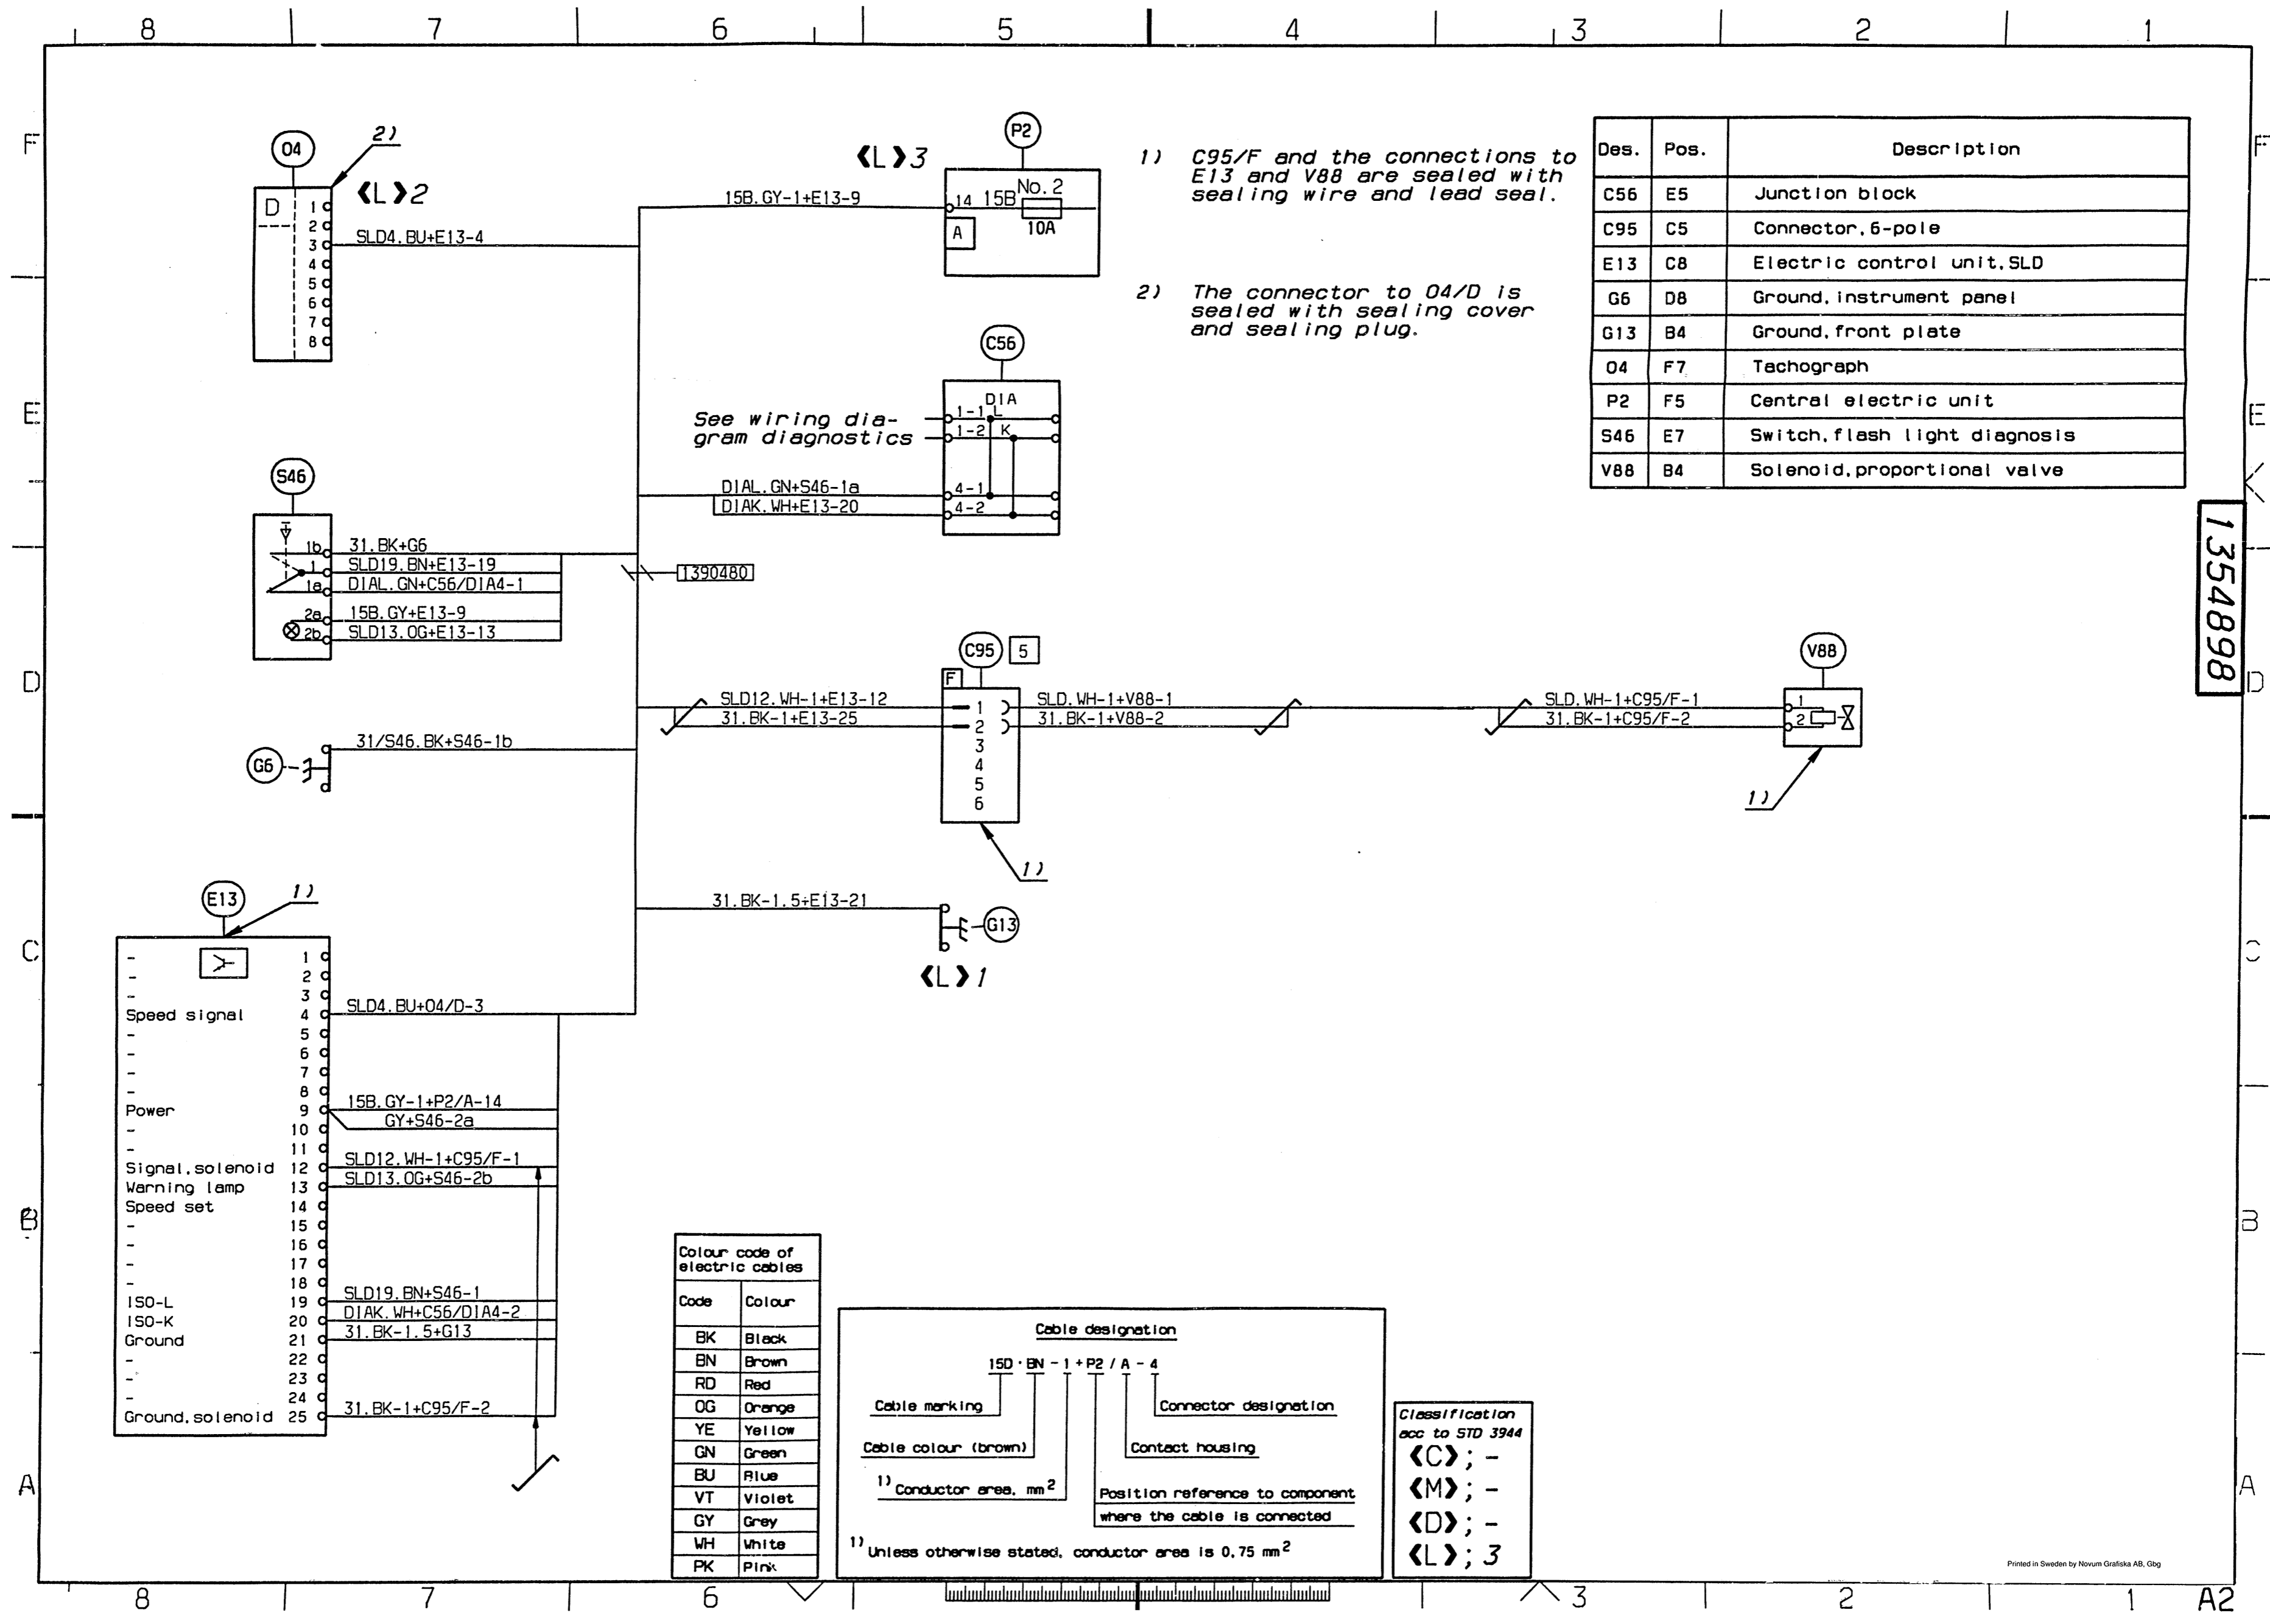

16:04-52

Edition 1

Hastighetsbegränsare (SLD)

Speed limiter (SLD)

Geschwindigkeitsregler (SLD)

Snelheidsbegrenzer (SLD)

Limiteur de vitesse (SLD)

Limitador de velocidad (SLD)

Limitador de velocidade (SLD)

Limitatore di velocità (SLD)

Nopeusrajoitin (SLD)

From chassis No. 1 211 477

Des.	Pos.	Description
C56	E5	Junction block
C95	C5	Connector, 6-pole
E13	C8	Electric control unit, SLD
G6	D8	Ground, instrument panel
G13	B4	Ground, front plate
O4	F7	Tachograph
P2	F5	Central electric unit
S46	E7	Switch, flash light diagnosis
V88	B4	Solenoid, proportional valve

- 1) C95/F and the connections to E13 and V88 are sealed with sealing wire and lead seal.
- 2) The connector to O4/D is sealed with sealing cover and sealing plug.

Code	Colour
BK	Black
BN	Brown
RD	Red
OG	Orange
YE	Yellow
GN	Green
BU	Blue
VT	Violet
GY	Grey
WH	White
PK	Pink