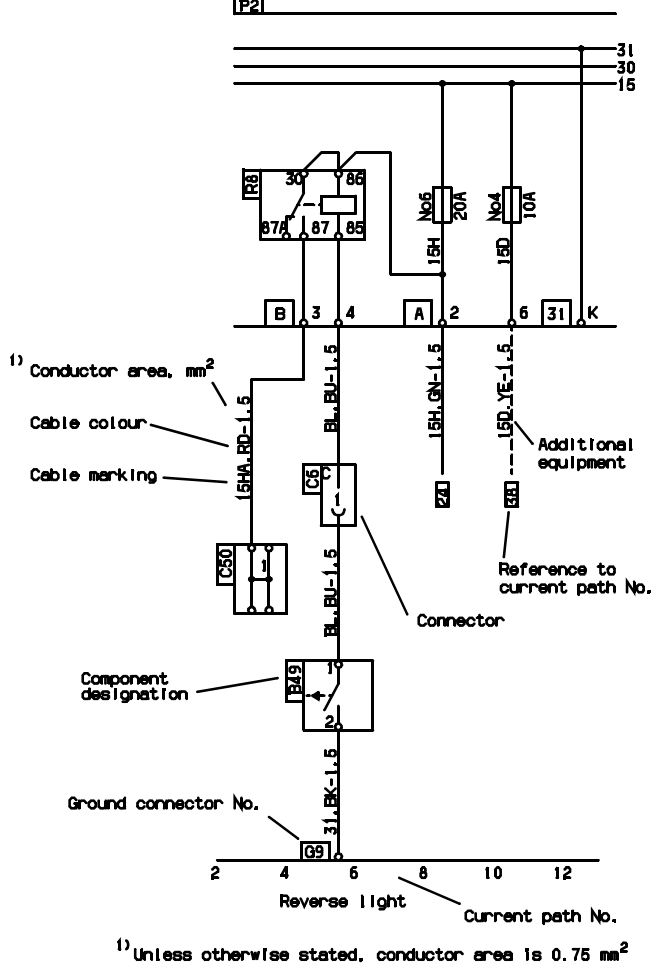

CIRCUIT DIAGRAM EXPLANATION

Des.	Path	Description	
C23	6	Connector	9-pole
C56	13	Junction block	
E12	10	Control unit	EDC
F2	20	Fuse panel	6-pole
G4	23	Ground	Instr panel
S51	3	Switch	cruise control

Colour code of electric cables	
Code	Colour
BK	Black
BN	Brown
RD	Red
OG	Orange
YE	Yellow
GN	Green
BU	Blue
VT	Violet
GY	Grey
WH	White
PK	Pink

The relay, part No. 1391322 shall be placed in the central electric unit

The remote switch (on/off), part No. 353621 shall be placed in the instrument panel.

The remote cruise control must be performed in a way that only one of the switches res, acc and ret can be activated at the time.

The tolerance of the resistors shall be ±1%.

An emergency stop shall be connected when the external engine control is installed.

1422812

SCANIA

16:04-57

Edition 1

Extern styrning av motorn

External control of engine