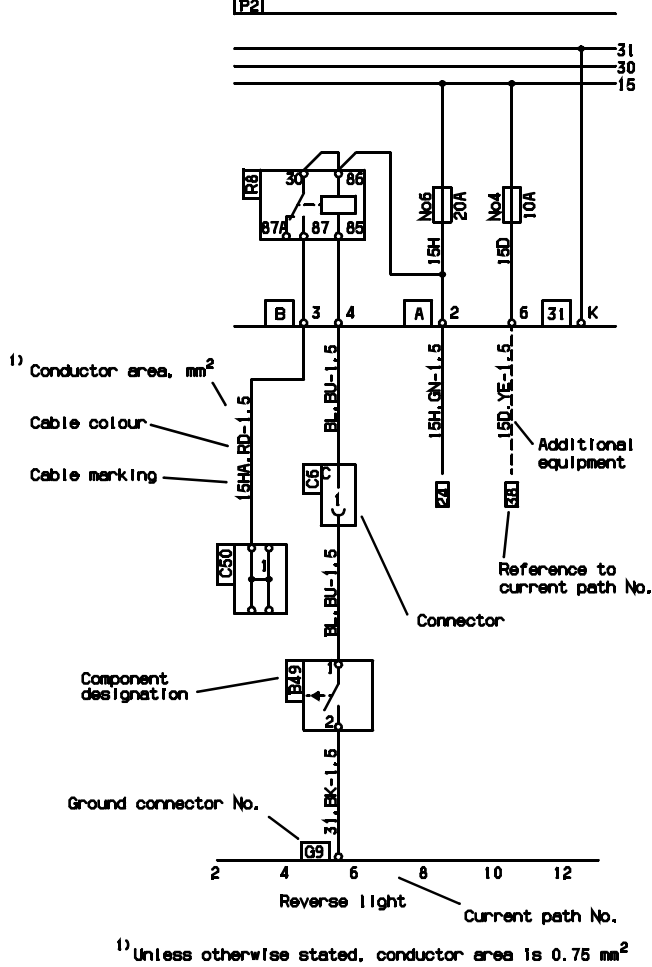

CIRCUIT DIAGRAM EXPLANATION

Des.	Path	Description	
C23	6	Connector	9-pole
C56	13	Junction block	
E12	10	Control unit	EDC
F2	20	Fuse panel	6-pole
G4	23	Ground	Instr panel
S51	3	Switch	cruise control

Colour code of electric cables	
Code	Colour
BK	Black
BN	Brown
RD	Red
OG	Orange
YE	Yellow
GN	Green
BU	Blue
VT	Violet
GY	Grey
WH	White
PK	Pink

The relay, part No. 1391322 shall be placed in the central electric unit

The remote switch (on/off), part No. 353621 shall be placed in the instrument panel.

The remote cruise control must be performed in a way that only one of the switches res, acc and ret can be activated at the time.

The tolerance of the resistors shall be ±1%.

An emergency stop shall be connected when the external engine control is installed.

1422812

SCANIA

16:04-57

Edition 1

Extern styrning av motorn

External control of engine