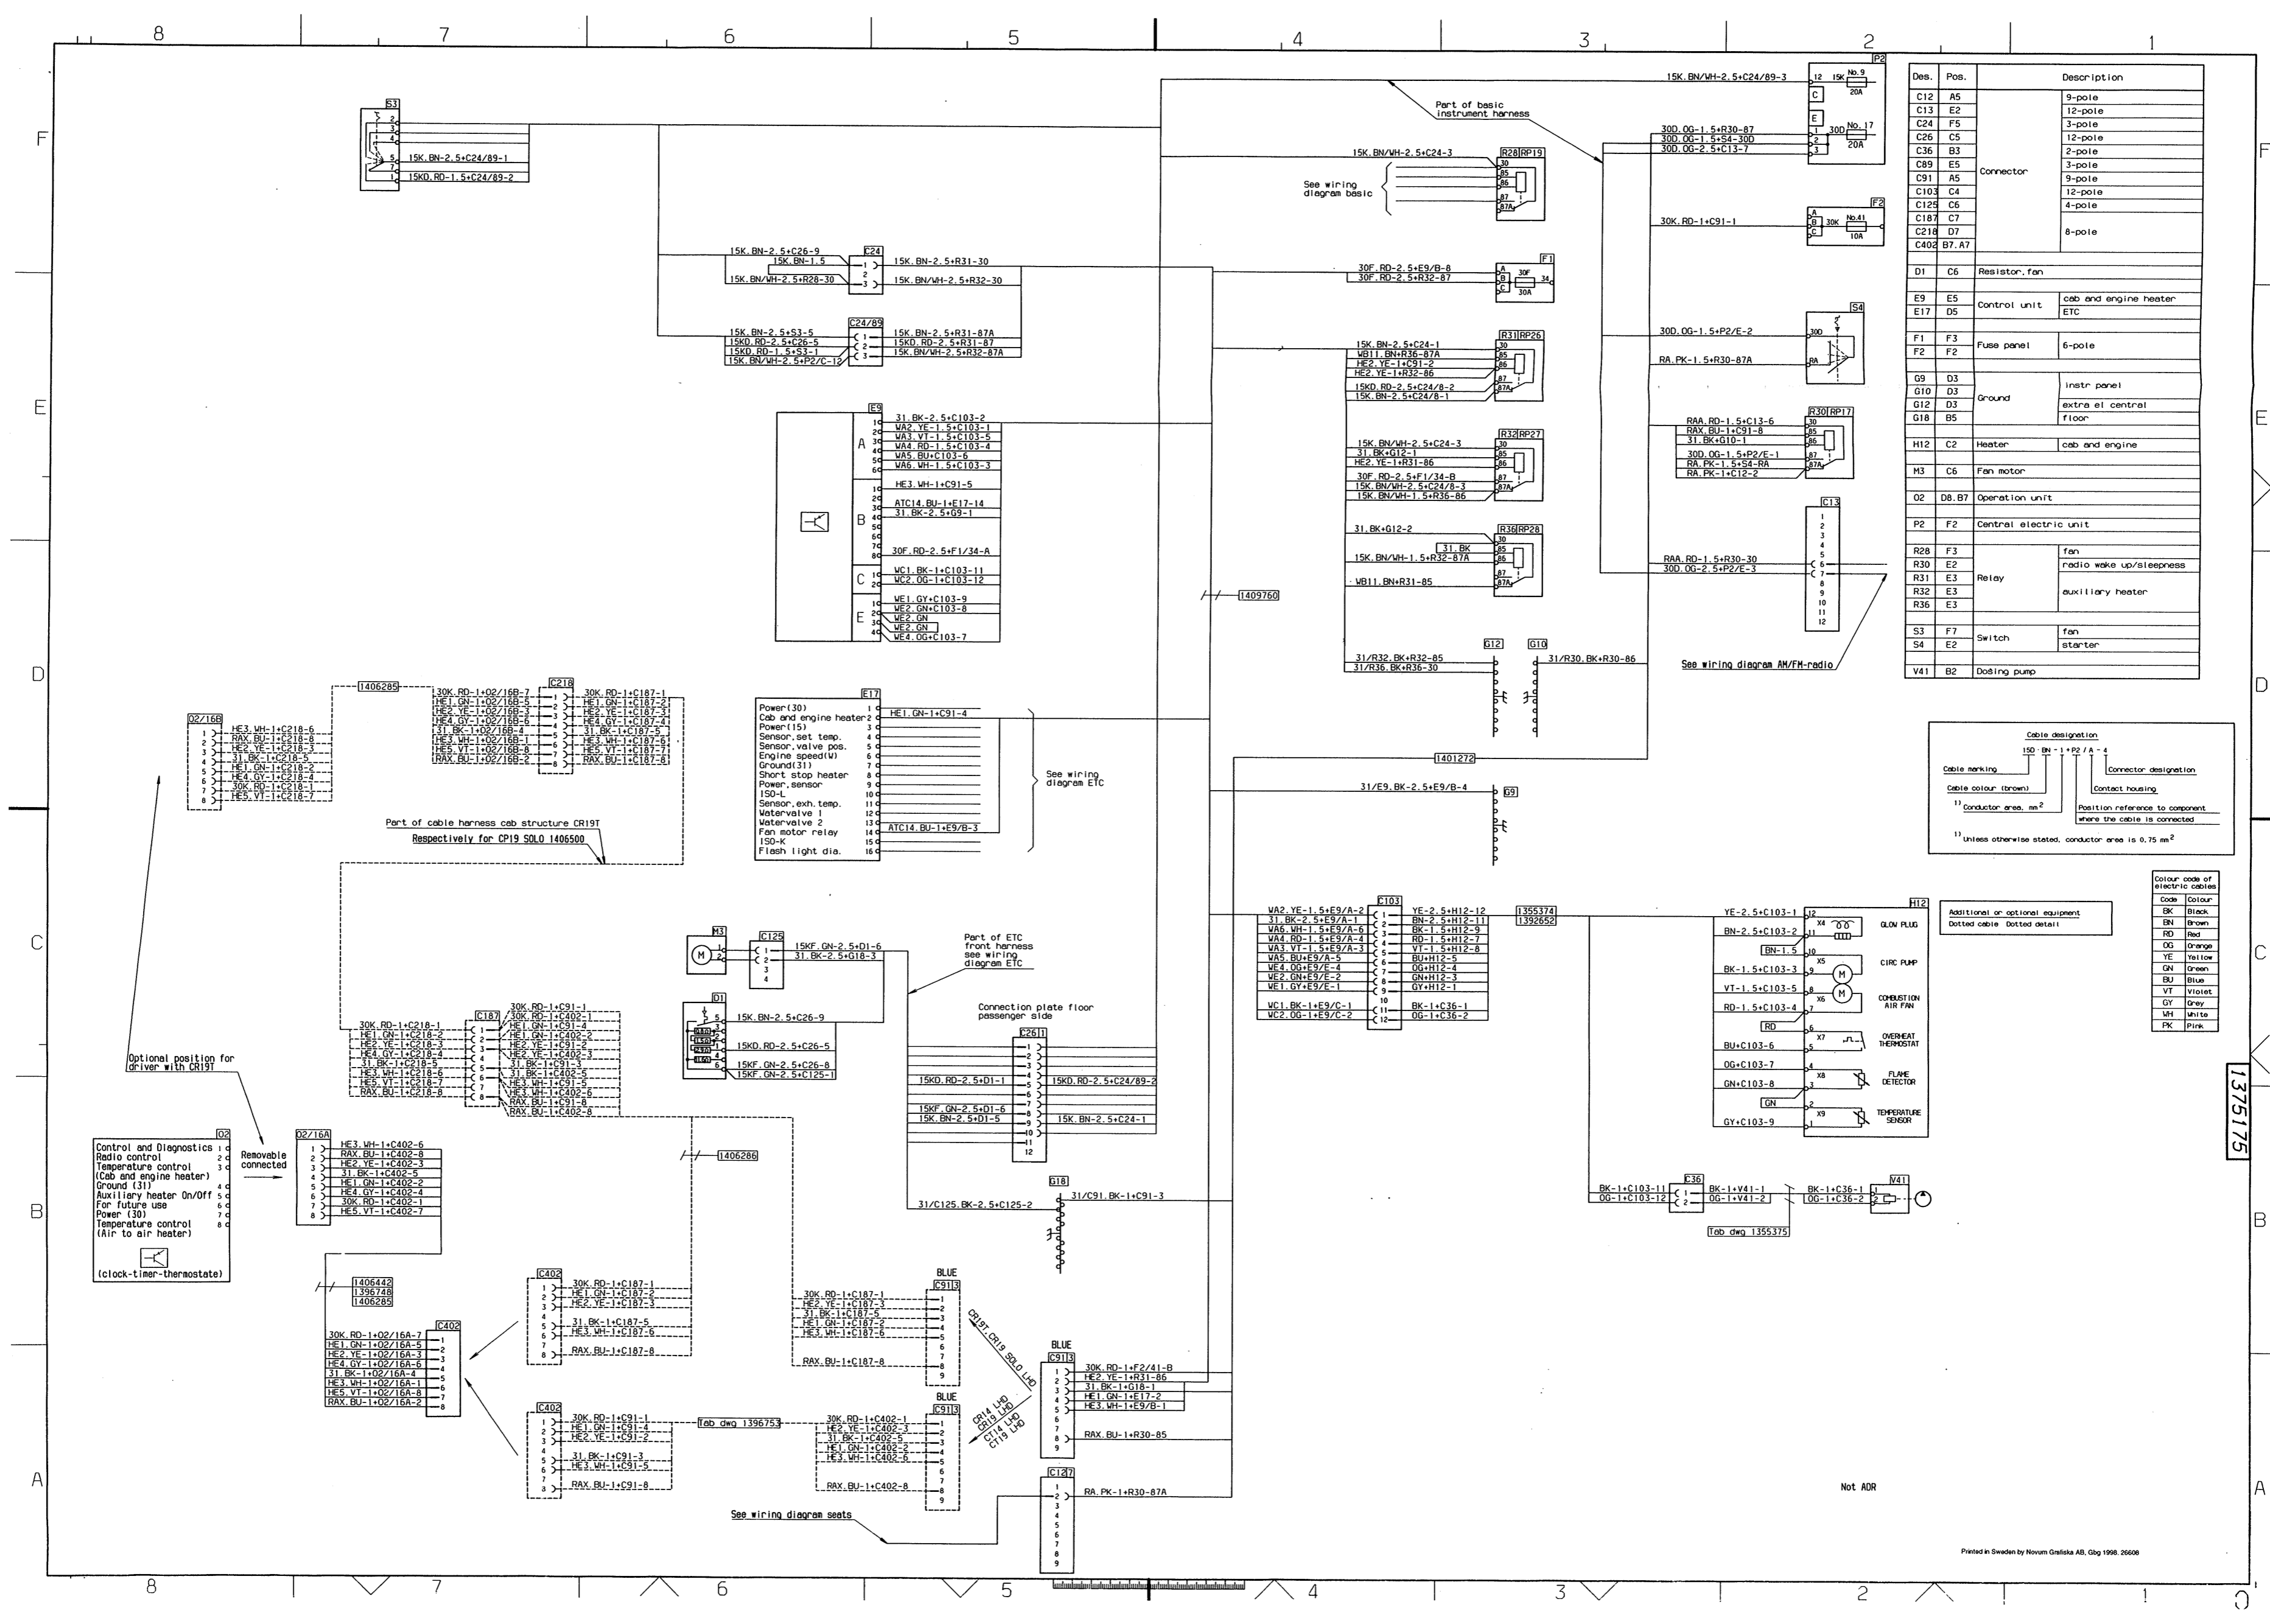

Des.	Pos.	Description
C12	A5	9-pole
C13	E2	12-pole
C24	F5	3-pole
C25	C5	12-pole
C36	B3	2-pole
C39	E5	3-pole
C91	A5	Connector
C103	C4	9-pole
C125	C6	12-pole
C187	C7	3-pole
C218	D7	4-pole
C402	B7, A7	8-pole
D1	C6	Resistor, fan
E9	E5	Control unit
E17	D5	cab and engine heater ETC
F1	F3	Fuse panel
F2	F2	6-pole
G9	D3	instr panel
G10	D3	Ground
G12	D3	extra el central
G18	B5	Floor
H12	C2	Heater
H3	C6	Fan motor
O2	D8, B7	Operation unit
P2	F2	Central electric unit
R28	F3	fan
R30	E2	radio wake up/sleepness
R31	E3	Relay
R32	E3	auxiliary heater
R36	E3	
S3	F7	fan
S4	E2	Switch
V41	B2	Dosing pump

- Control and Diagnostics
- Radio control
- Temperature control (Cab and engine heater)
- Ground (31)
- Auxiliary heater On/Off
- For future use
- Power (30)
- Temperature control (Air to air heater)
- (clock-timer-thermostate)

Additional or optional equipment
Dotted cable Dotted detail

Not ADR

1375175