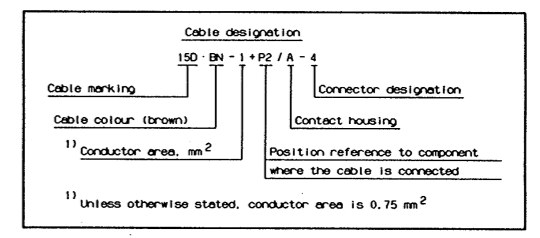

Des.	Pos.	Description
C12	A5	9-pole
C13	E2	12-pole
C24	F5	3-pole
C25	C5	12-pole
C36	B3	2-pole
C39	E5	3-pole
C91	A5	Connector
C103	C4	9-pole
C125	C6	12-pole
C187	C7	3-pole
C218	D7	4-pole
C402	B7, A7	8-pole
D1	C6	Resistor, fan
E9	E5	Control unit
E17	D5	cab and engine heater ETC
F1	F3	Fuse panel
F2	F2	6-pole
G9	D3	instr panel
G10	D3	Ground
G12	D3	extra el central
G18	B5	Floor
H12	C2	Heater
H3	C6	Fan motor
O2	D8, B7	Operation unit
P2	F2	Central electric unit
R28	F3	fan
R30	E2	radio wake up/sleepness
R31	E3	Relay
R32	E3	auxiliary heater
R36	E3	
S3	F7	fan
S4	E2	Switch
V41	B2	Dosing pump

- Control and Diagnostics
- Radio control
- Temperature control (Cab and engine heater)
- Ground (31)
- Auxiliary heater On/Off
- For future use
- Power (30)
- Temperature control (Air to air heater)
- (clock-timer-thermostate)

Additional or optional equipment
Dotted cable Dotted detail

Not ADR

1375175