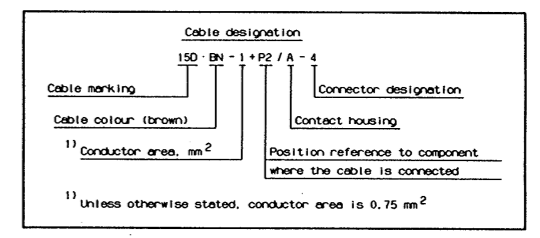

Code	Colour
BK	Black
BN	Brown
RD	Red
OG	Orange
YE	Yellow
GN	Green
BU	Blue
VT	Violet
GY	Grey
WH	White
PK	Pink

Additional or optional equipment
Dotted cable Dotted detail

Not ADR

1375175

cardiagn.com