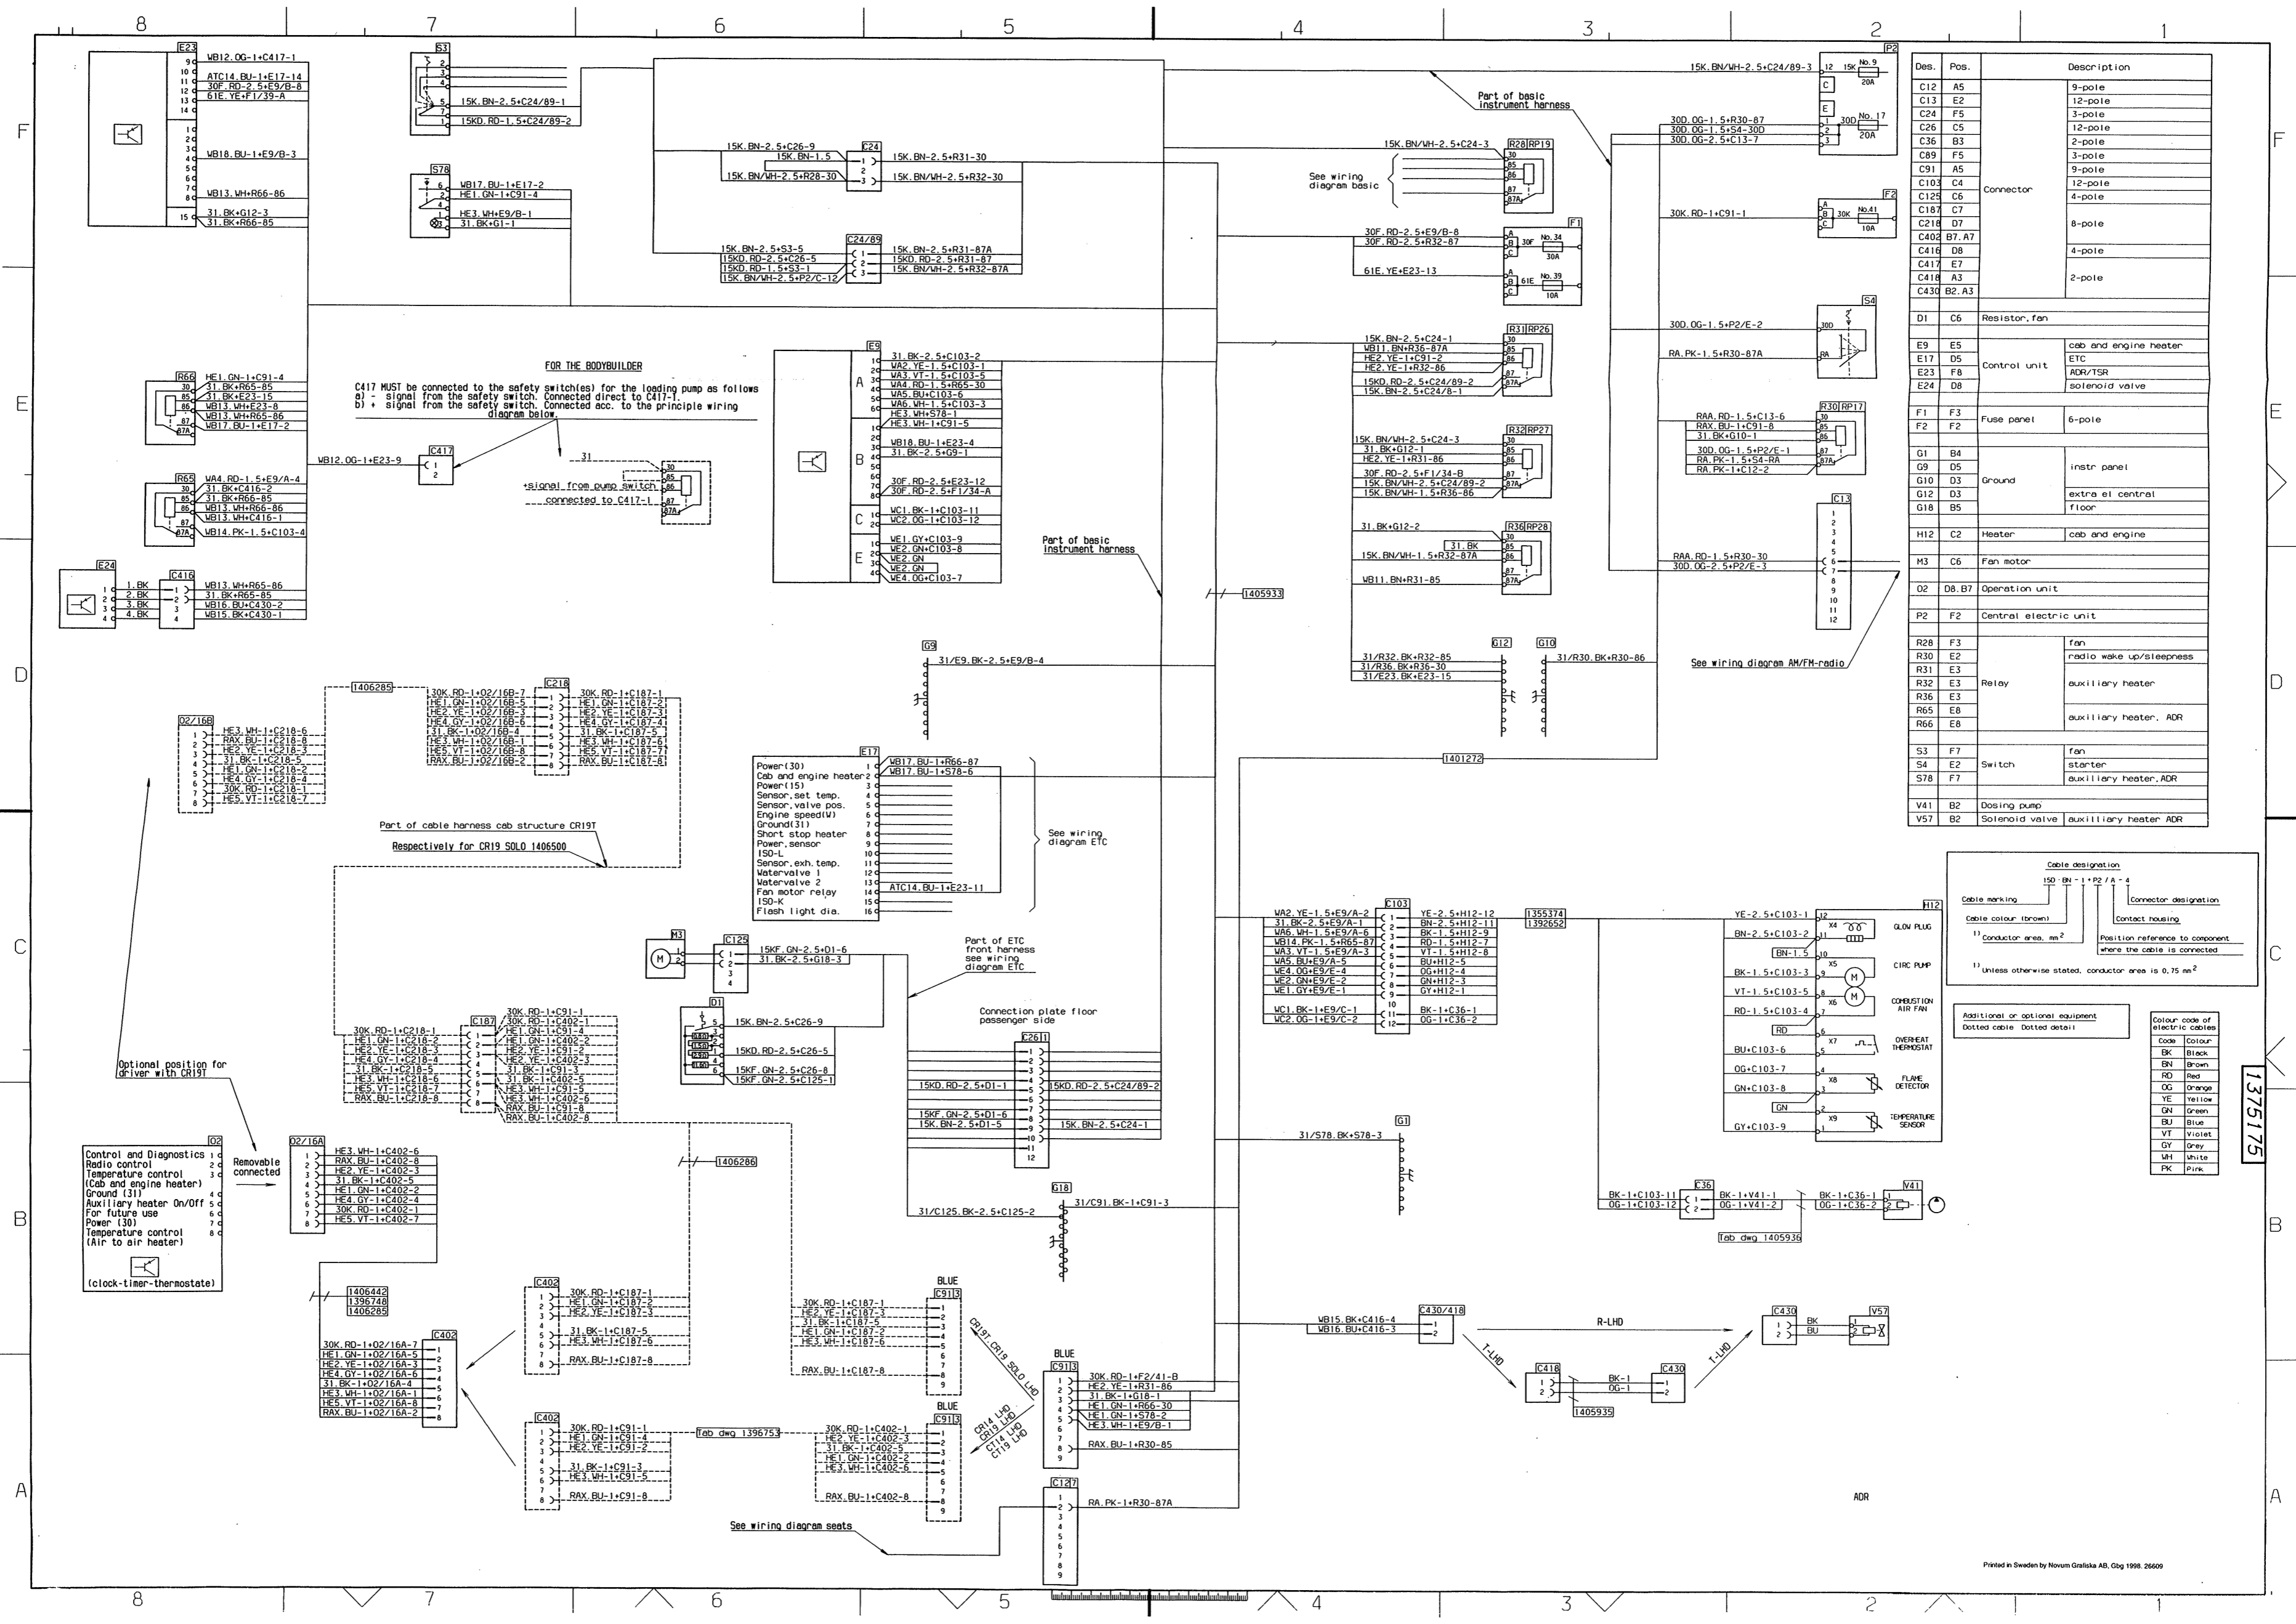

Riscaldatore supplementare Webasto 80

Lisälämmitin Webasto 80

Fr.o.m. ch nr

SSS 1229 254

SNL 4374 722

SAN 9023 073

FOR THE BODYBUILDER
 C417 MUST be connected to the safety switches for the loading pump as follows
 a) - signal from the safety switch, connected direct to C417-1
 b) - signal from the safety switch, connected acc. to the principle wiring diagram below

- Control and Diagnostics
 Radio control
 Temperature control
 (Cab and engine heater)
 Ground (G1)
 Auxiliary heater On/Off
 Fan future use
 Power (30)
 Temperature control
 (Air to air heater)
 (clock-timer-thermostat)

Des.	Pos.	Description
C12	A5	9-pole
C13	E2	12-pole
C24	F5	3-pole
C26	C5	12-pole
C36	B3	2-pole
C89	F5	3-pole
C91	A5	9-pole
C103	C4	12-pole
C125	C6	4-pole
C187	C7	4-pole
C216	D7	8-pole
C402	B7, A7	4-pole
C416	D8	4-pole
C417	E7	4-pole
C418	A3	2-pole
C430	B2, A3	2-pole
D1	C6	Resistor, fan
E9	E5	Cab and engine heater
E17	D5	ETC
E23	F6	ADR/TSR
E24	D8	solenoid valve
F1	F3	Fuse panel
F2	F2	6-pole
G1	B4	instr panel
G9	D5	Ground
G10	D3	extra central
G18	B5	floor
H12	C2	Heater
H3	C6	Fan motor
O2	D8, B7	Operation unit
P2	F2	Central electric unit
R28	F2	fan
R30	E3	radio wake up/sleepness
R31	E3	Relay
R32	E3	auxiliary heater
R36	E3	auxiliary heater, ADR
R65	E8	auxiliary heater, ADR
R66	E8	auxiliary heater, ADR
S3	F7	Fan
S4	E2	Switch
S78	F7	starter
V41	B2	Dosing pump
V57	B2	Solenoid valve