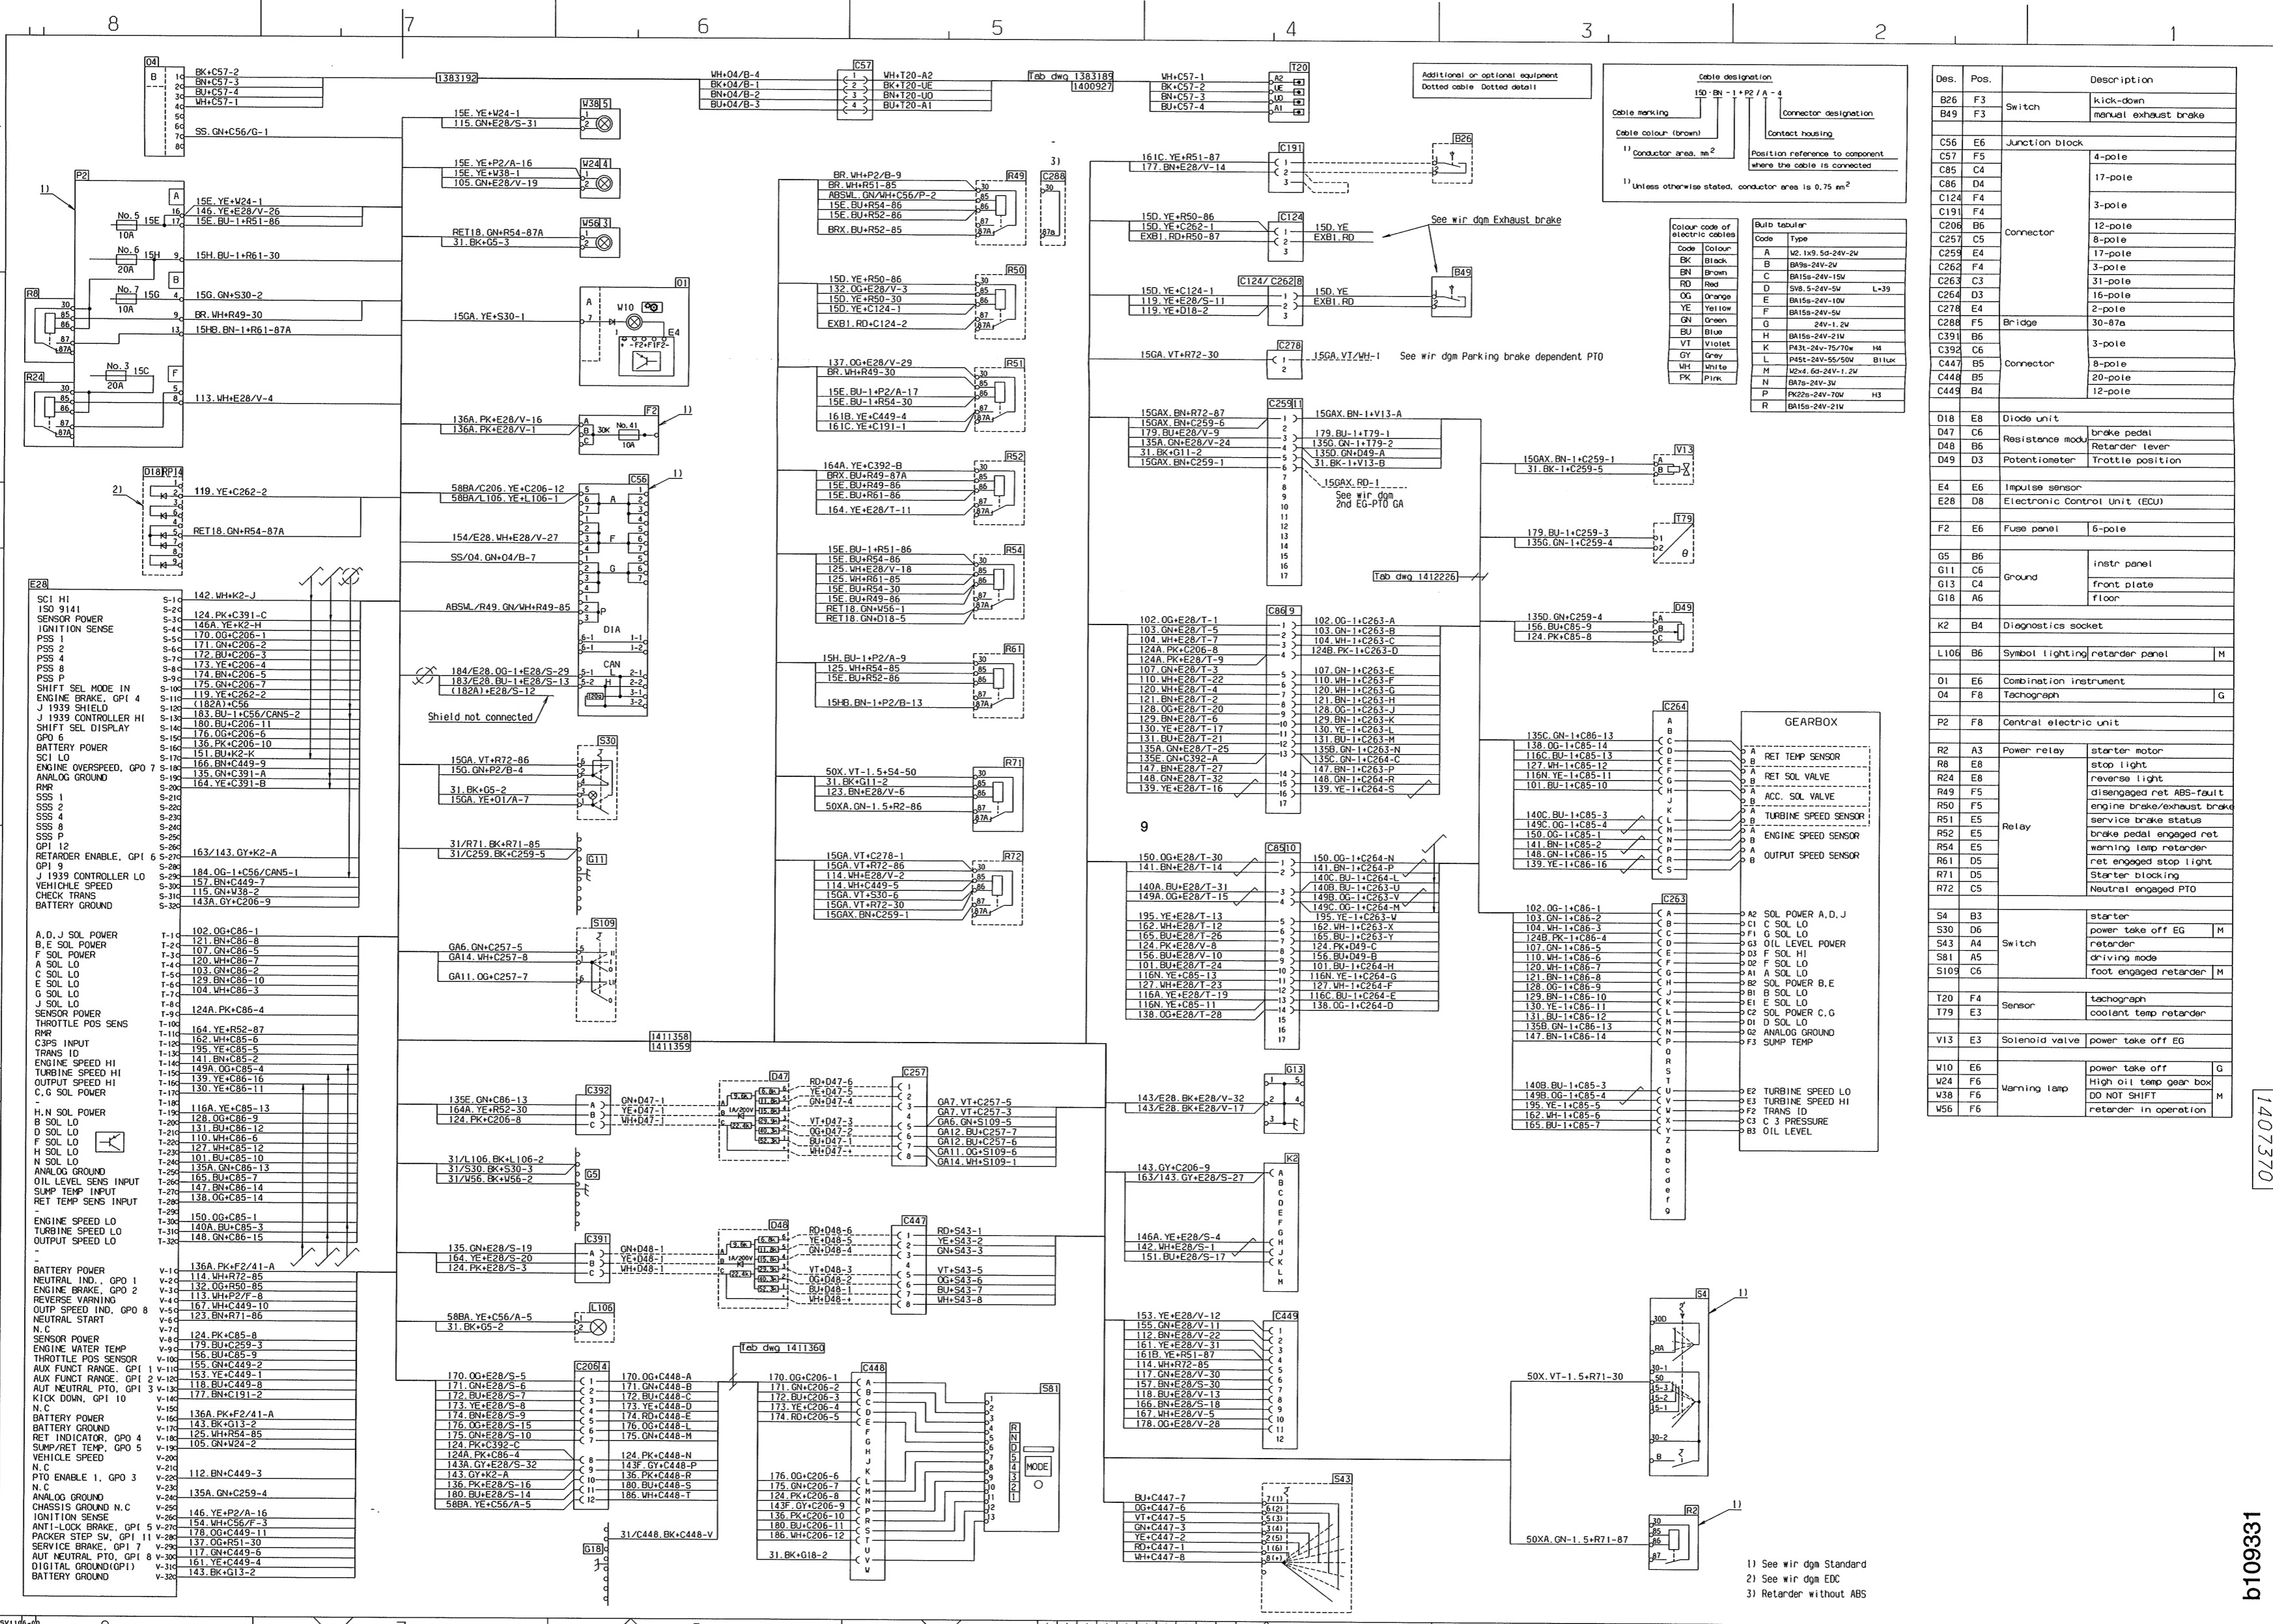

Table listing various electrical components and their part numbers, such as sensors, relays, and actuators.

Table listing engine and chassis components, including sensors, switches, and actuators.

Table listing electrical components and their part numbers, including relays, switches, and sensors.

Table listing electrical components and their part numbers, including relays, switches, and sensors.

Table listing electrical components and their part numbers, including relays, switches, and sensors.

Table listing electrical components and their part numbers, including relays, switches, and sensors.

Table listing electrical components and their part numbers, including relays, switches, and sensors.

Table listing electrical components and their part numbers, including relays, switches, and sensors.

Table showing color code of electric cables, listing codes and corresponding colors.

Table showing build table for electric cables, listing codes and corresponding specifications.

Table showing gear box terminal block connections, listing terminal numbers and corresponding components.

Table showing gear box terminal block connections, listing terminal numbers and corresponding components.

Table showing gear box terminal block connections, listing terminal numbers and corresponding components.

Table listing electrical components and their part numbers, including relays, switches, and sensors.

Vertical reference text on the right margin, including part numbers like 1407370 and 1069319.