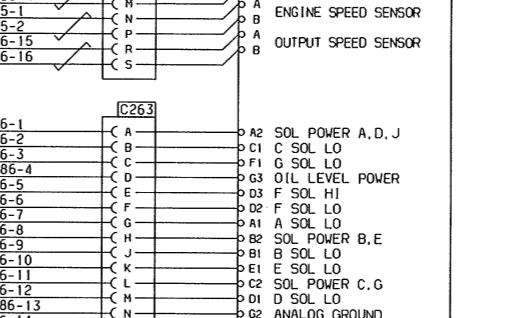

Table listing engine and chassis components, including sensors, switches, and actuators.

Table listing electrical components and their part numbers, including relays, switches, and sensors.

Table listing electrical components and their part numbers, including relays, switches, and sensors.

Table listing electrical components and their part numbers, including relays, switches, and sensors.

Table listing electrical components and their part numbers, including relays, switches, and sensors.

Table showing color code of electric cables, listing codes and corresponding colors.

Table showing build table for electric cables, listing codes and corresponding specifications.

Table showing gear box terminal block connections, listing terminal numbers and corresponding components.

Table showing gear box terminal block connections, listing terminal numbers and corresponding components.

Table showing gear box terminal block connections, listing terminal numbers and corresponding components.