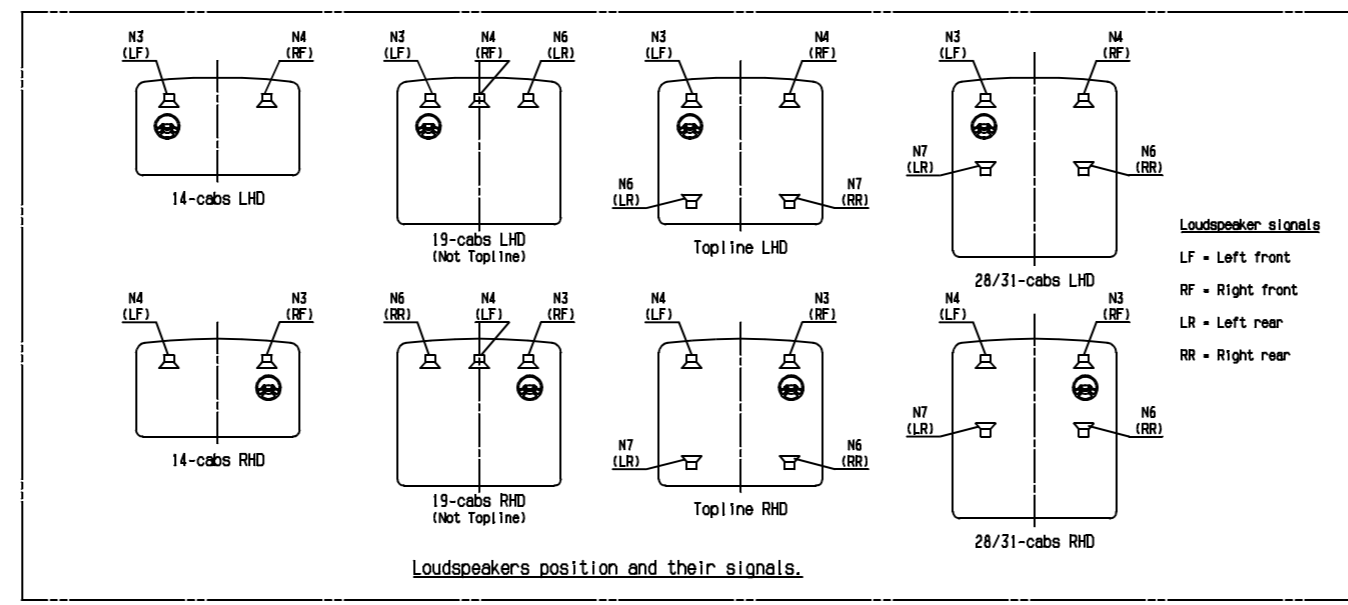

Des.	Pos.	Description
C3	D6	17-pole
C12	C3	9-pole
C13	E5	12-pole
C91	C3	9-pole
C139	F5	12-pole
C148	C5, B6	Connector
C182	F6	8-pole
C184	E5	17-pole
C187	D2	8-pole
C214	D2	8-pole
C402	C2	8-pole
E33	C8	Radio
E34	E8	Voltage divider
F2	F3	Fuse panel
G10	E6	Instr panel
G18	E3	Ground floor
N3	D7	driver side
N4	D7	pass s/middle
N6	E7	Loud speaker
N7	E7	right rear side
		left rear side
O2	D1	Operation unit
O16	C1	Alarm clock
P2	D5	Central electric unit
R30	F3	Relay
S4	D5	Switch
U1	E7	Aerial
		radio

Code	Colour
BK	Black
BN	Brown
RD	Red
OG	Orange
YE	Yellow
GN	Green
BU	Blue
VT	Violet
GY	Grey
WH	White
PK	Pink

144238

cardiagn.com