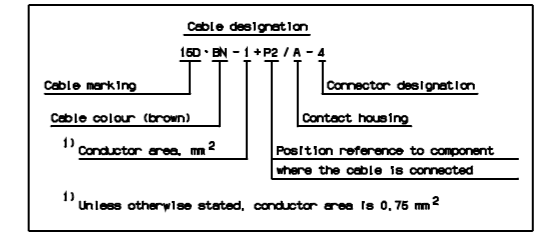

Des.	Pos.	Description
C3	D6	17-pole
C12	C3	9-pole
C13	E5	12-pole
C91	C3	9-pole
C139	F5	12-pole
C148	C5, B6	Connector
C182	F6	8-pole
C184	E5	17-pole
C187	D2	8-pole
C214	D2	8-pole
C402	C2	8-pole
E33	C8	Radio
E34	E8	Voltage divider
F2	F3	Fuse panel
G10	E6	Instr panel
G18	E3	Ground floor
N3	D7	driver side
N4	D7	pass s/middle
N6	E7	Loud speaker
N7	E7	right rear side
		left rear side
O2	D1	Operation unit
O16	C1	Alarm clock
P2	D5	Central electric unit
R30	F3	Relay
S4	D5	Switch
U1	E7	Aerial
		radio

Code	Colour
BK	Black
BN	Brown
RD	Red
OG	Orange
YE	Yellow
GN	Green
BU	Blue
VT	Violet
GY	Grey
WH	White
PK	Pink

144238

cardiagn.com