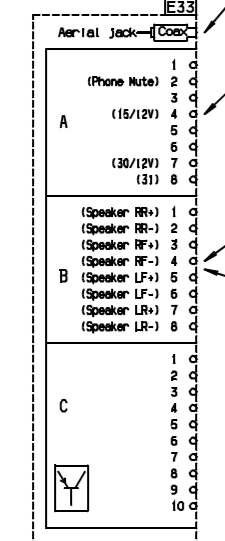

Des.	Pos.	Description
C3	D6	17-pole
C12	C3	9-pole
C13	E5	12-pole
C91	C3	9-pole
C139	F5	12-pole
C148	C5, B6	Connector
C182	F6	8-pole
C184	E5	17-pole
C187	D2	8-pole
C214	D2	8-pole
C402	C2	8-pole
E33	C8	Radio
E34	E8	Voltage divider
F2	F3	Fuse panel
G10	E6	Instr panel
G18	E3	Ground floor
N3	D7	driver side
N4	D7	pass s/middle
N6	E7	Loud speaker
N7	E7	right rear side
		left rear side
O2	D1	Operation unit
O16	C1	Alarm clock
P2	D5	Central electric unit
R30	F3	Relay
S4	D5	Switch
U1	E7	Aerial
		radio

Code	Colour
BK	Black
BN	Brown
RD	Red
OG	Orange
YE	Yellow
GN	Green
BU	Blue
VT	Violet
GY	Grey
WH	White
PK	Pink

144238

cardiagn.com