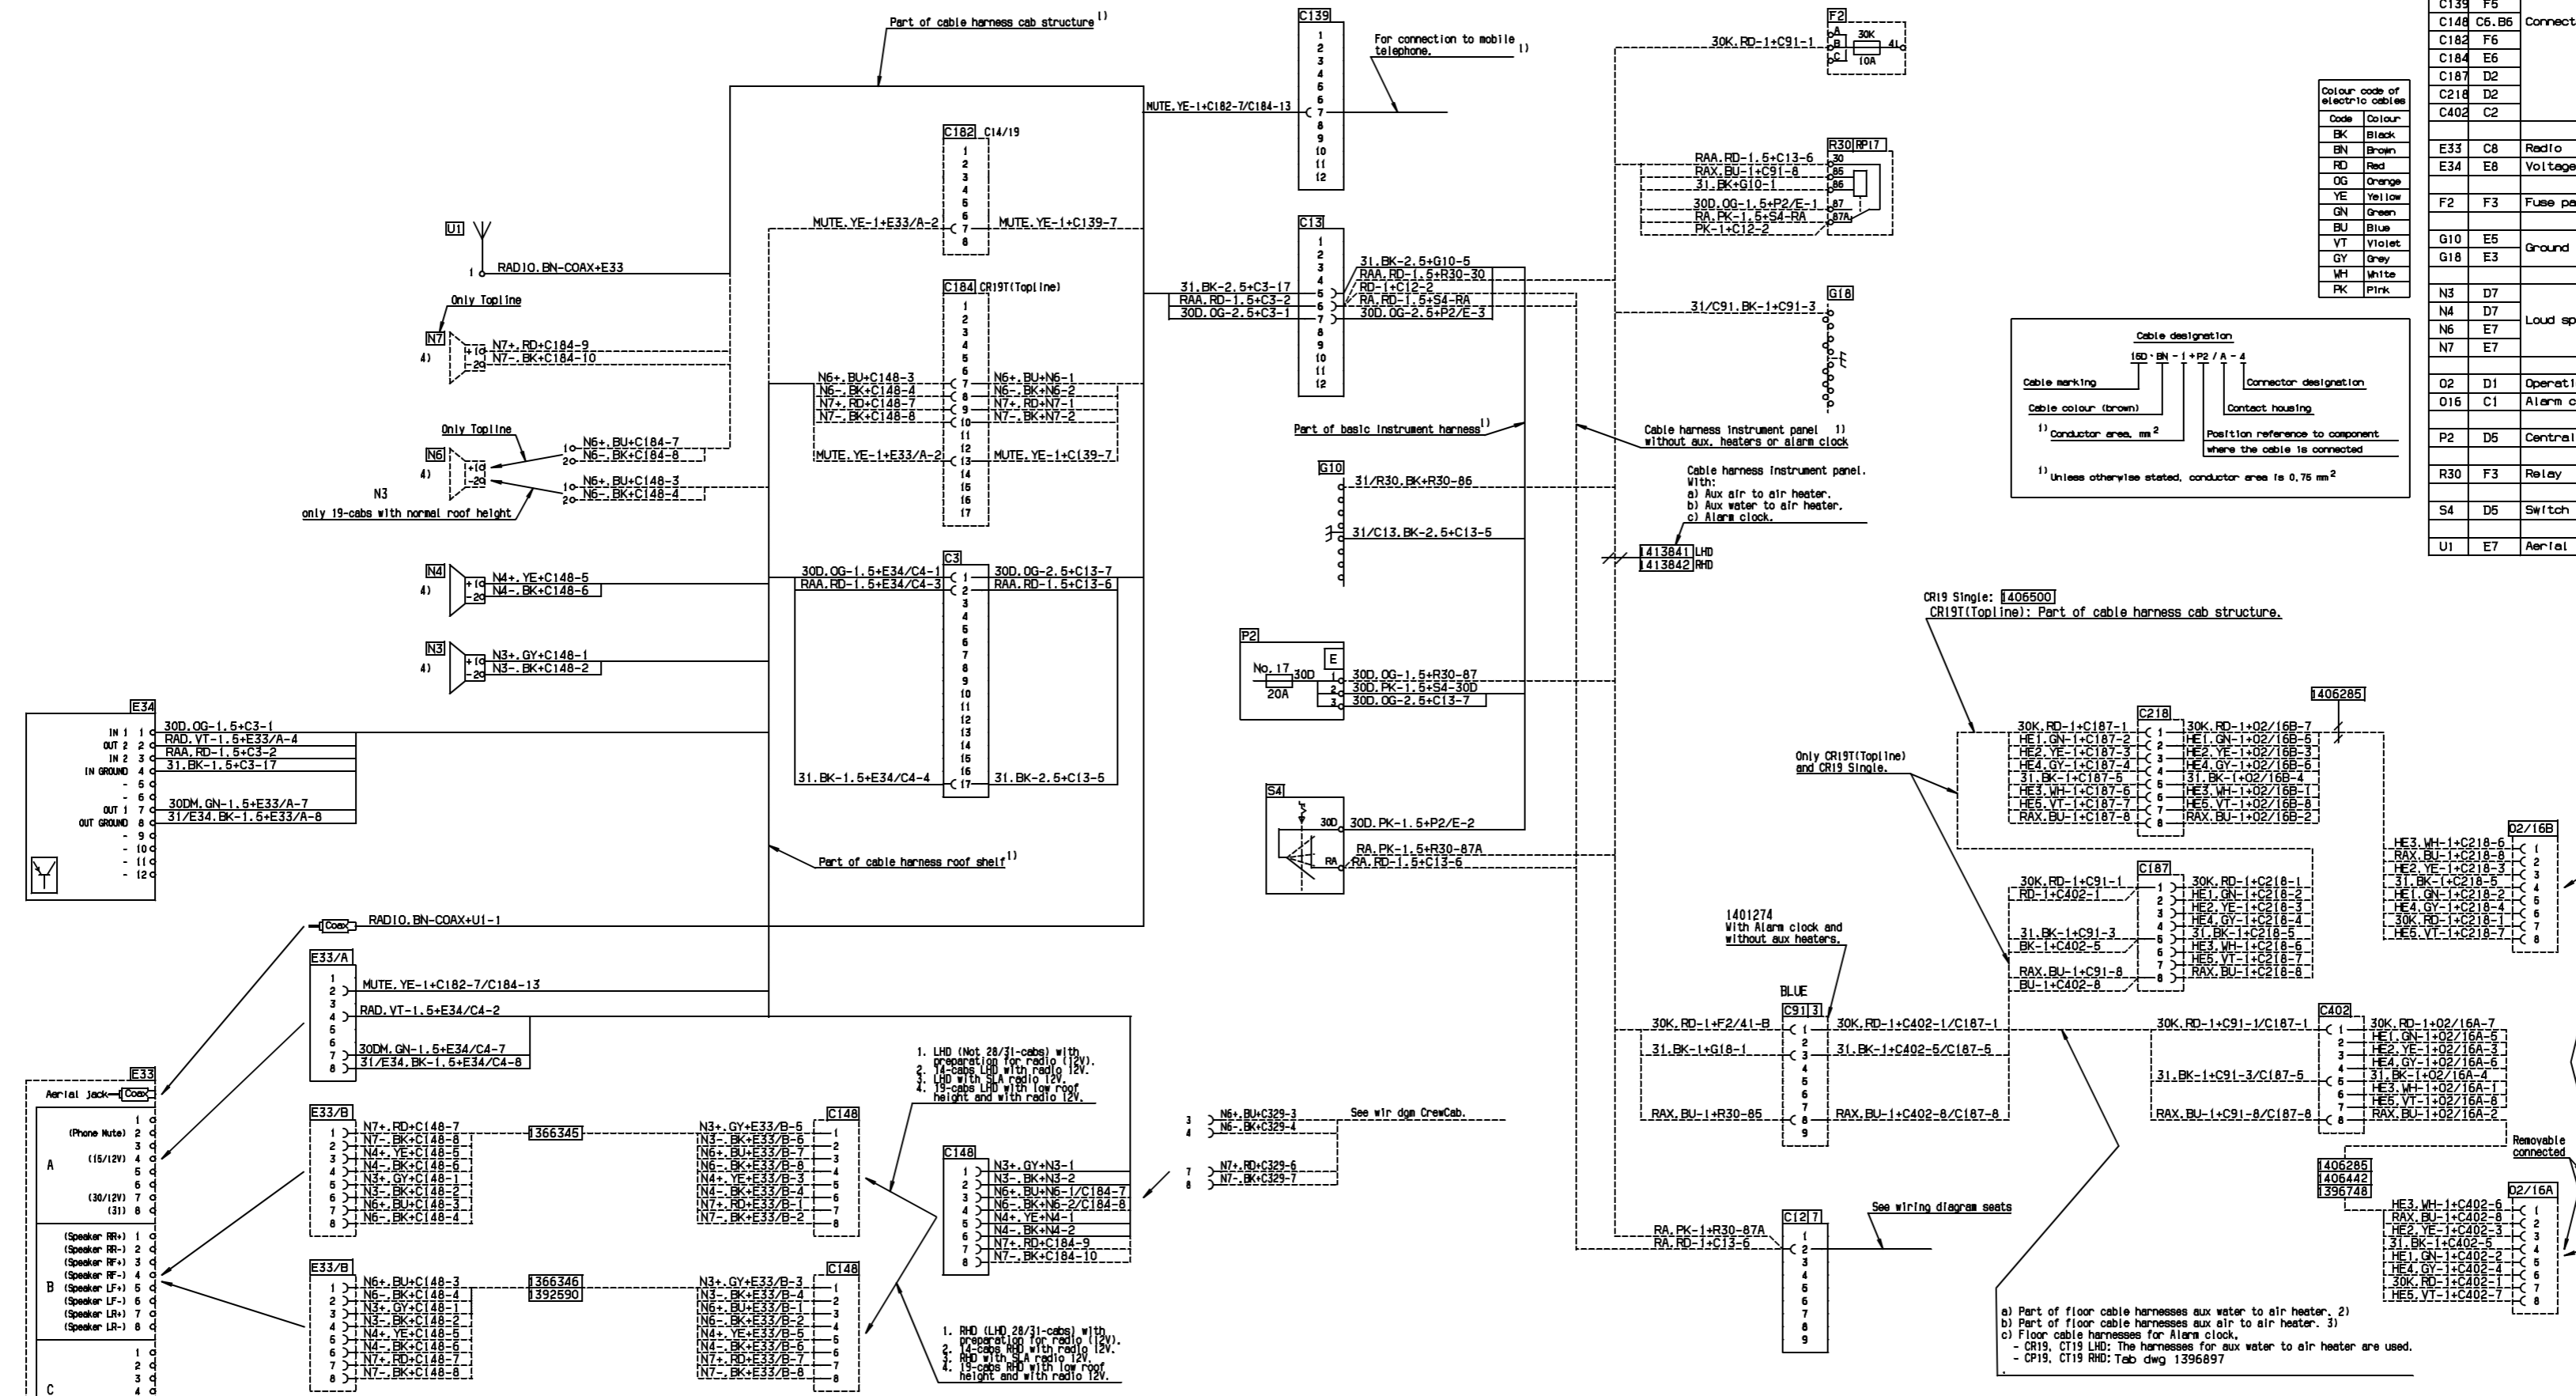

SSS, SNL, SAN

Des.	Pos.	Description
C3	D6	17-pole
C12	C3	9-pole
C13	E5	12-pole
C91	C3	9-pole
C139	F5	12-pole
C148	C5, B6	Connector
C182	F6	8-pole
C184	E5	17-pole
C187	D2	8-pole
C214	D2	8-pole
C402	C2	8-pole
E33	C8	Radio
E34	E8	Voltage divider
F2	F3	Fuse panel
G10	E6	Instr panel
G18	E3	Ground floor
N3	D7	driver side
N4	D7	pass s/middle
N6	E7	Loud speaker
N7	E7	right rear side
		left rear side
O2	D1	Operation unit
O16	C1	Alarm clock
P2	D5	Central electric unit
R30	F3	Relay
S4	D5	Switch
U1	E7	Aerial
		radio

Code	Colour
BK	Black
BN	Brown
RD	Red
OG	Orange
YE	Yellow
GN	Green
BU	Blue
VT	Violet
GY	Grey
WH	White
PK	Pink

144238

cardiagn.com