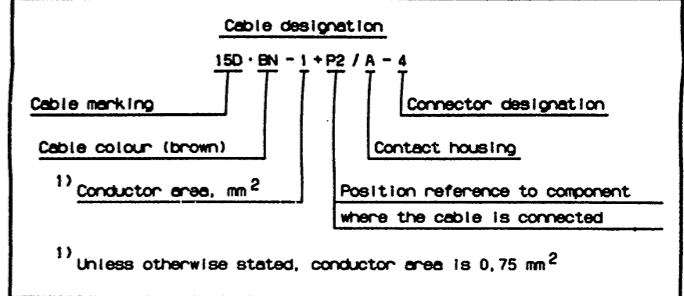

Colour code of electric cables	
Code	Colour
BK	Black
BN	Brown
RD	Red
OG	Orange
YE	Yellow
GN	Green
BU	Blue
VT	Violet
GY	Grey
WH	White
PK	Pink

Des.	Path	Description
C268		Connector 17-pole
G11	12	Ground Instr panel
P2	7	Central electric unit
S11	11	Switch auxiliary tag axle lift
V71	12	Solenoid valve auxiliary tag up
V72	16	Solenoid valve auxiliary tag down