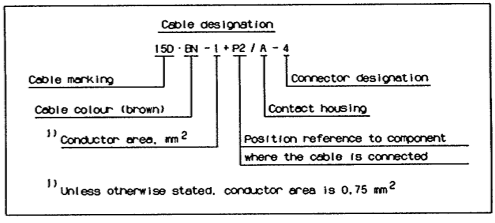

Additional or optional equipment
Dotted cable Dotted detail

Code	Colour
BK	Black
BN	Brown
RD	Red
OG	Orange
YE	Yellow
GN	Green
BU	Blue
VT	Violet
GY	Grey
WH	White
PK	Pink

1377290

110416