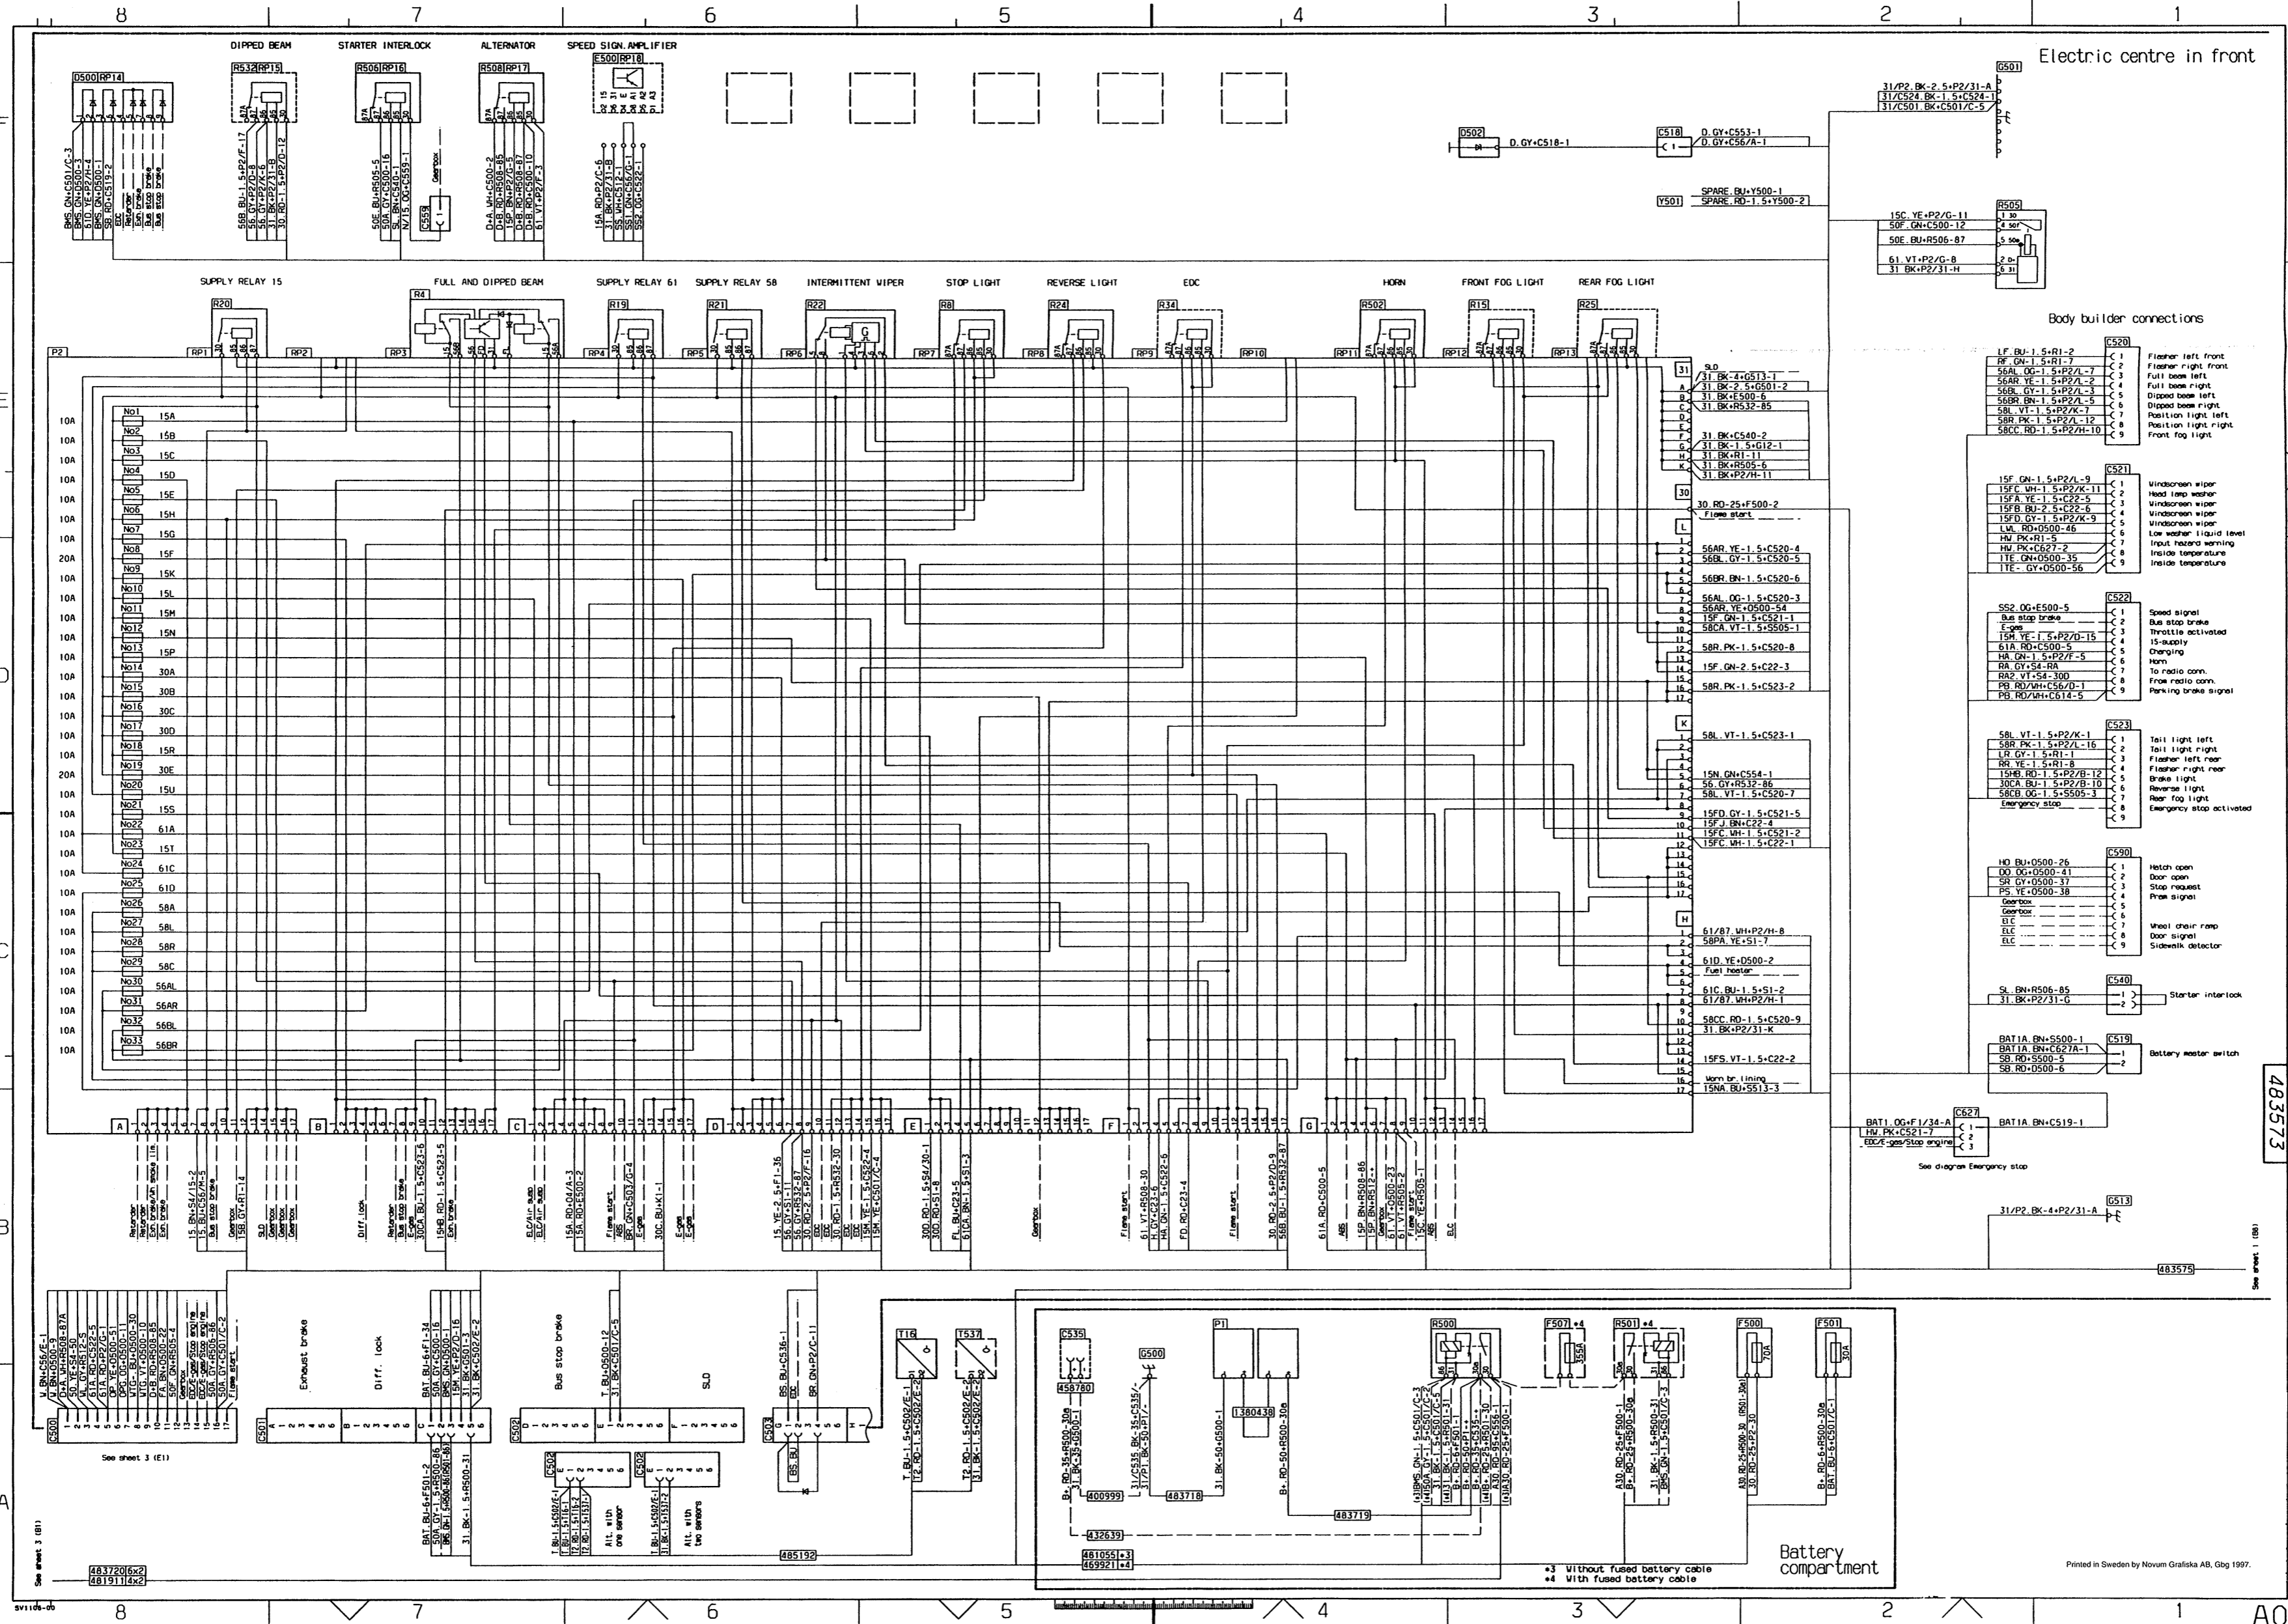

Electric centre in front

Body builder connections

48373

Battery compartment

#3 Without fused battery cable
#4 With fused battery cable

Printed in Sweden by Novum Grafiska AB, Gbg 1997.