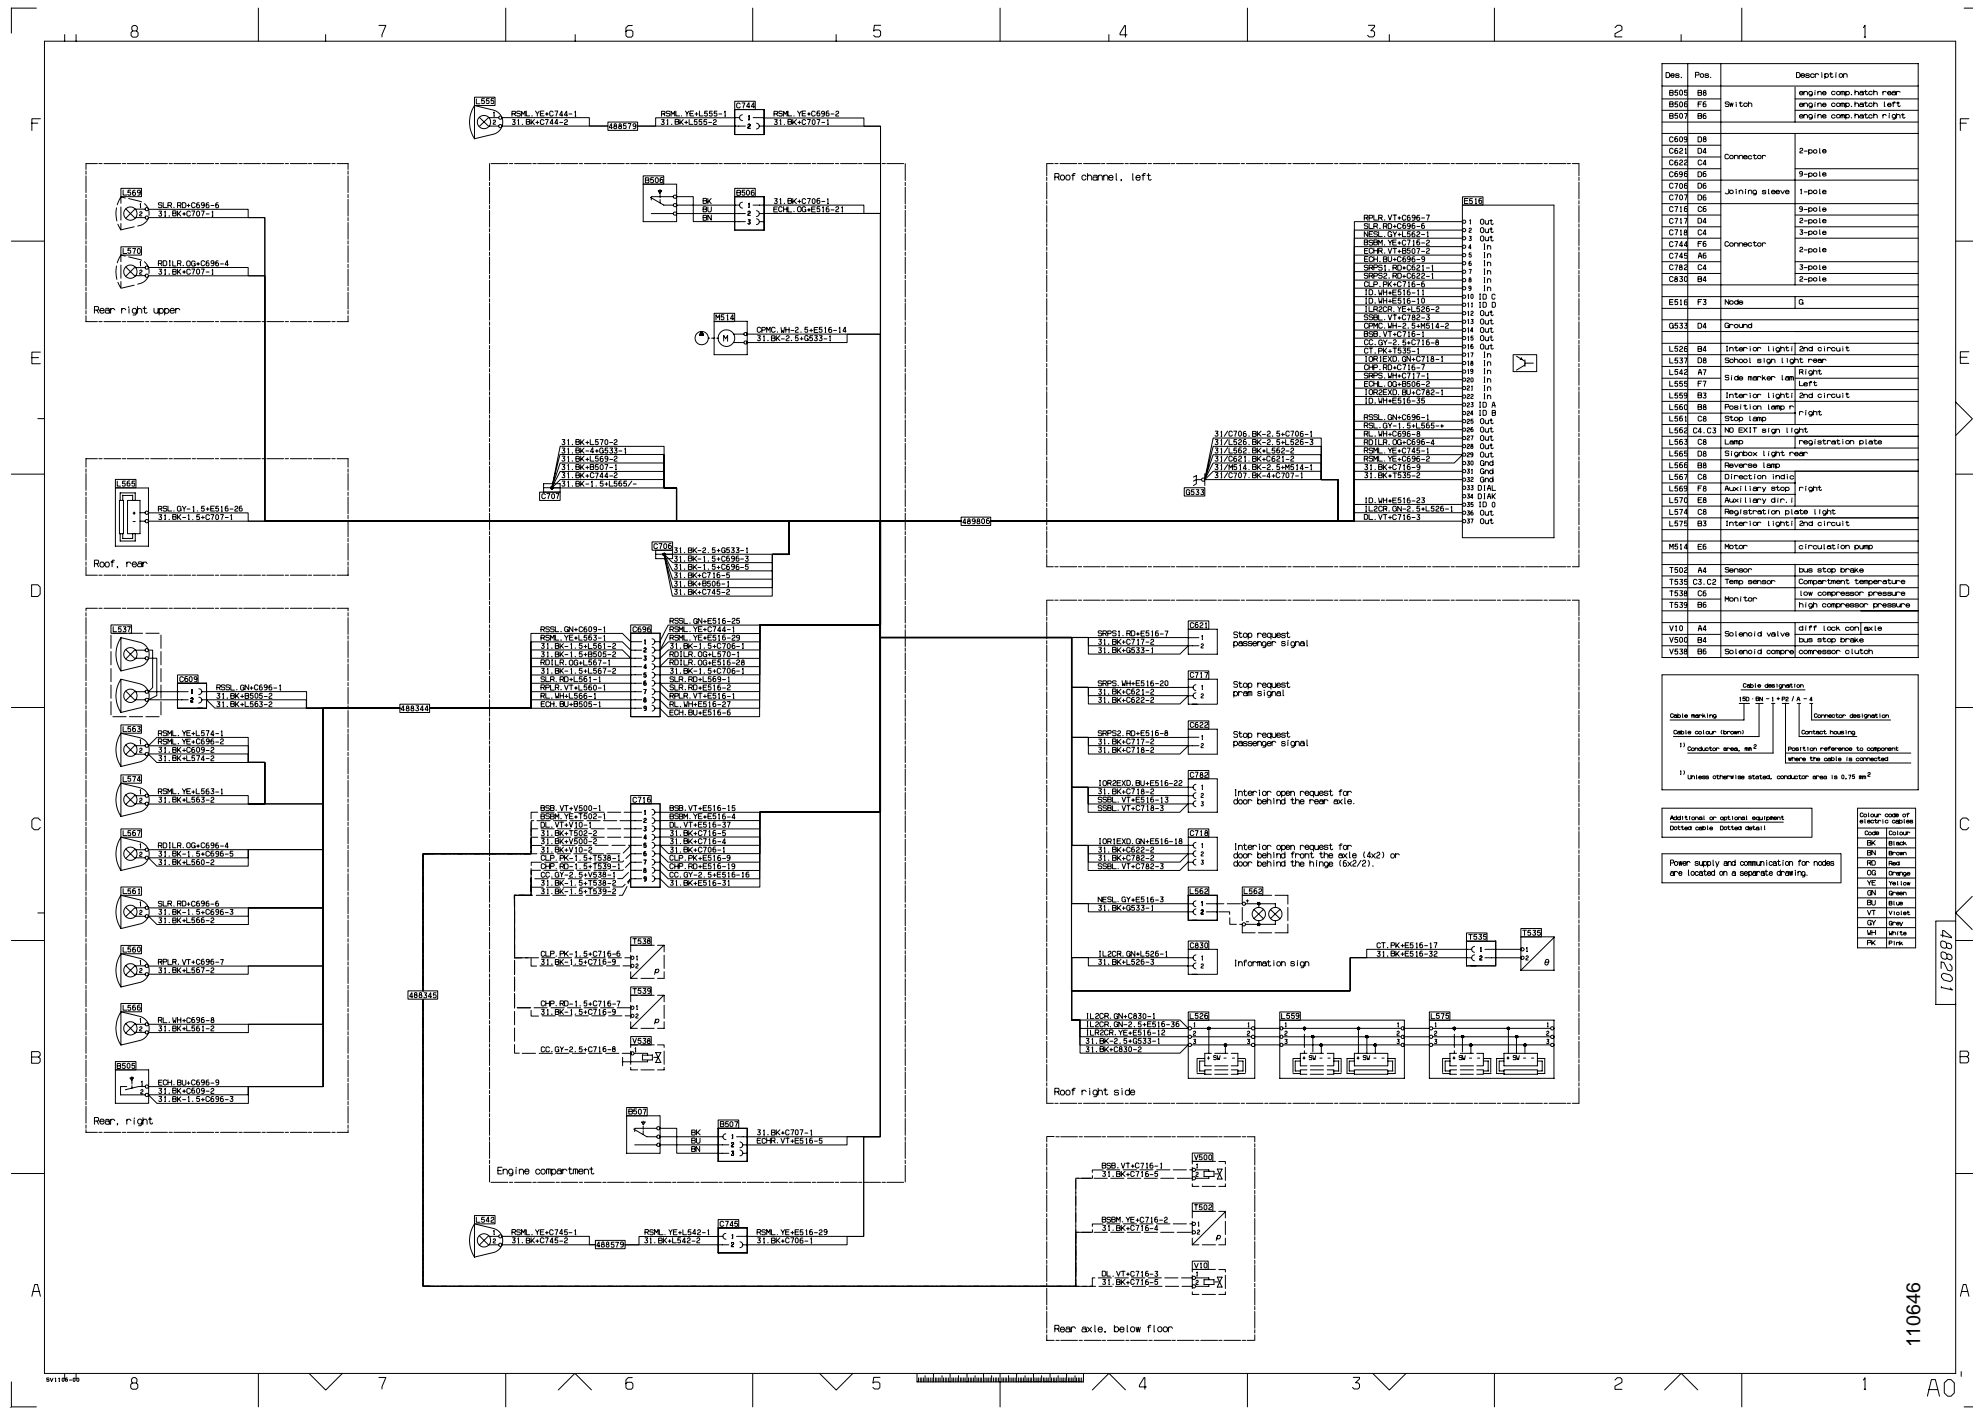

**16:52-56**

Utgåva/Issue/Ausgabe/Utgave/Edición/Édition/Edizione/Painos 1

**Nod G**

**Node G**

**Knoten G**

**Vertakkingspunt G**

**Nodo G**

**Nod G**

**Nod G**

**Noodi G**

Des.	Pos.	Description
B508	B8	engine comp hatch near
B508	F6	switch
B507	B6	engine comp hatch left
B507	B6	engine comp hatch right
C608	D8	
C621	D4	Connector
C622	C4	2-pole
C626	D6	9-pole
C626	D6	9-pole
C706	D6	Joining sleeve
C707	D6	1-pole
C716	C6	9-pole
C717	D4	2-pole
C718	D4	3-pole
C744	F6	Connector
C745	A6	2-pole
C762	C4	3-pole
C830	B4	2-pole
E516	F3	Ground
G532	D4	Ground
L562	B4	Interior light 1st circuit
L537	D8	School sign light near
L542	A7	Right
L555	F7	Side marker light
L555	B3	Left
L555	B3	Interior light 2nd circuit
L560	B8	Position lamp r
L561	C8	Stop lamp
L562	C4, C3	NO EXIT sign light
L565	C8	Lamp [registration plate
L566	D8	Stop lamp
L566	B8	Reverse lamp
L566	F8	Direction indic
L566	F8	Auxiliary stop right
L570	E8	Auxiliary dir. l
L574	B8	Registration plate light
L575	B3	Interior light 2nd circuit
M514	E6	Motor
M514	E6	circulation pump
T502	A4	Sensor
T535	C3, C2	Temp sensor
T535	C6	Compartement temperature
T535	B6	Monitor
T535	B6	low compressor pressure
T535	B6	high compressor pressure
V10	A4	Solenoid valve
V10	A4	diff lock con) axle
V500	B4	bus stop brake
V538	B6	Solenoid comp) compressor clutch