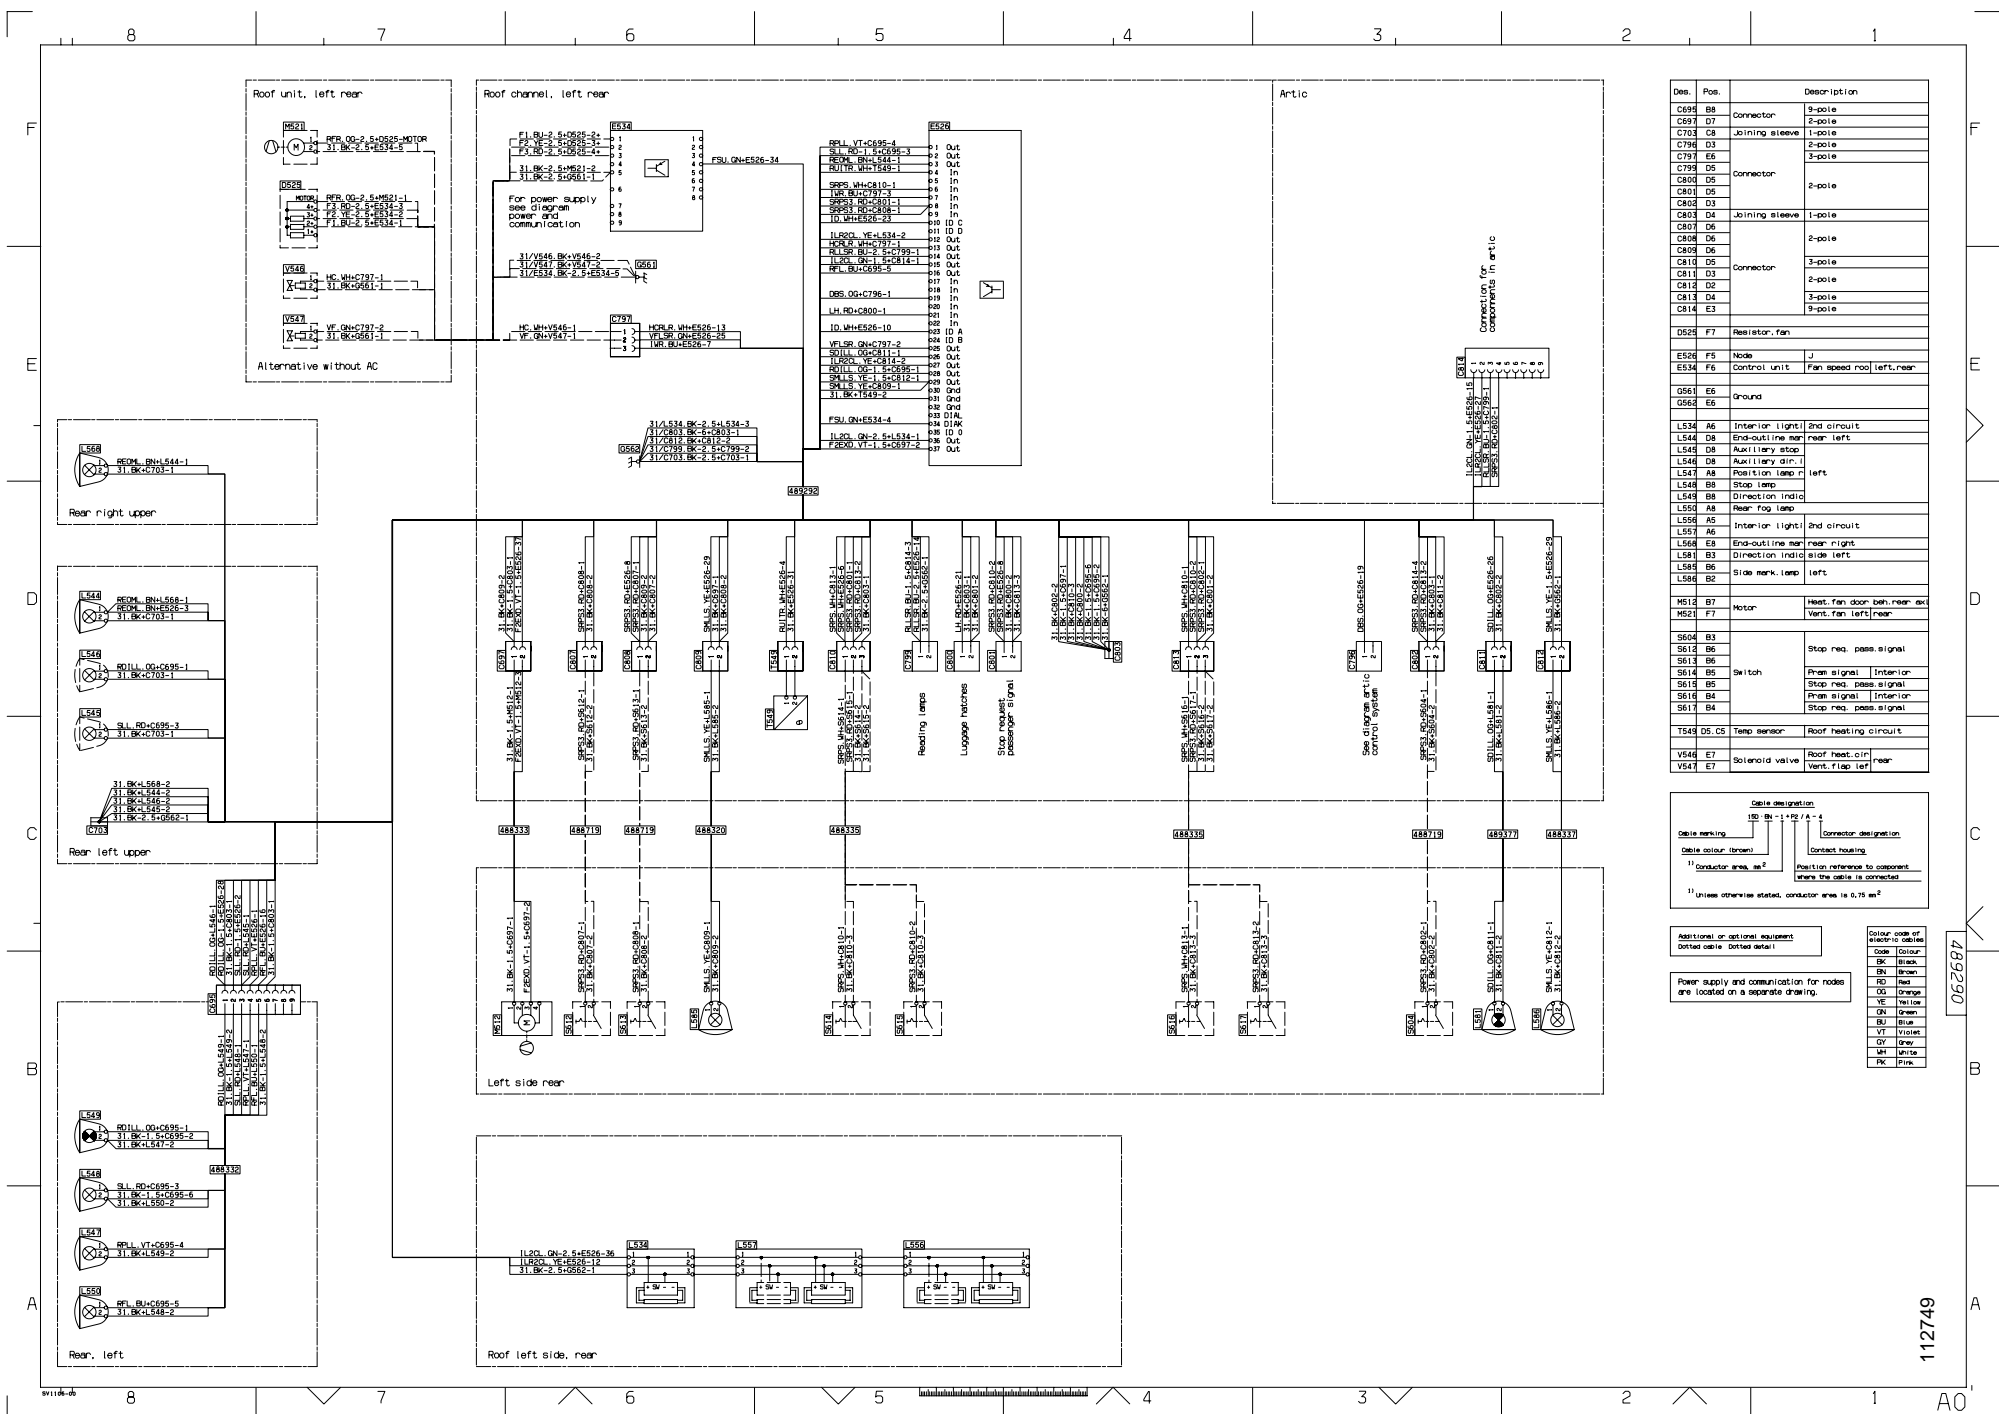

**16:52-66**

Utgåva/Issue/Ausgabe/Utgave/Edición/Édition/Edizione/Painos 1

**Nod J**

**Node J**

**Knoten J**

**Vertakkingspunt J**

**Nodo J**

**Nod J**

**Nod J**

**Noodi J**

Des.	Pos.	Description
C699	B8	Connector 3-pole
C697	D7	Connector 2-pole
C703	C8	Joining sleeve 1-pole
C796	D3	2-pole
C797	E6	3-pole
C799	D5	2-pole
C800	D5	Connector
C801	D5	2-pole
C802	D3	2-pole
C803	D4	Joining sleeve 1-pole
C807	D6	2-pole
C808	D6	2-pole
C809	D6	2-pole
C810	D5	3-pole
C811	D3	Connector
C812	D2	2-pole
C813	D4	3-pole
C814	E3	3-pole
D522	F7	Resistor, fan
E526	F5	Node J
E534	F6	Control unit Fan speed roof left rear
G561	E5	Ground
G562	E6	Ground
L534	A6	Interior light 2nd circuit
L544	D8	End-outline rear rear left
L545	D8	Auxiliary stop
L546	D8	Auxiliary dir. l
L547	A8	Position indicator left
L548	B8	Stop temp.
L549	B8	Direction lamp left
L550	A8	Rear fog lamp
L551	A5	Interior light 2nd circuit
L557	A6	End-outline rear rear right
L566	E8	End-outline rear rear right
L581	B3	Direction indic side left
L585	B6	Side mark. lamp left
L596	D2	
M512	B7	Motor Heat fan door beh. rear ext
M521	F7	Vent. fan left rear
S604	B3	
S616	B6	Stop req. pass signal
S617	B6	
S618	B5	Switch Prem signal Interior
S619	B5	Stop req. pass signal Interior
S616	B4	Prem signal Interior
S617	B4	Stop req. pass signal Interior
T549	D5	Temp sensor Roof heating circuit
V546	E7	Roof heat. cir
V547	E7	Solenoid valve Vent. flap left rear

Color code of electric cables	Code colour
BR	Brown
BN	Blue
RD	Red
OR	Orange
VE	Yellow
GN	Green
BU	Blue
VI	Violet
GR	Grey
WT	White
PK	Pink

112749

062687