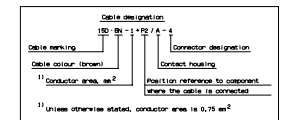

**Nod J**

**Noodi J**

Des.	Pos.	Description
C699	B8	Connector 3-pole
C697	D7	Connector 2-pole
C703	C8	Joining sleeve 1-pole
C796	D3	2-pole
C797	E6	3-pole
C799	D5	2-pole
C800	D5	Connector
C801	D5	2-pole
C802	D3	2-pole
C803	D4	Joining sleeve 1-pole
C807	D6	2-pole
C808	D6	2-pole
C809	D6	2-pole
C810	D5	3-pole
C811	D3	Connector
C812	D2	2-pole
C813	D4	3-pole
C814	E3	3-pole
D522	F7	Resistor, fan
E526	F5	Node J
E534	F6	Control unit Fan speed roof left rear
G561	E5	Ground
G562	E6	Ground
L534	A6	Interior light 2nd circuit
L544	D8	End-outline rear rear left
L545	D8	Auxiliary stop
L546	D8	Auxiliary dir. l
L547	A8	Position indicator left
L548	B8	Stop temp.
L549	B8	Direction lamp left
L550	A8	Rear fog lamp
L551	A5	Interior light 2nd circuit
L557	A6	End-outline rear rear right
L566	E8	End-outline rear rear right
L581	B3	Direction indic side left
L585	B6	Side mark. lamp left
L596	D2	
M512	B7	Motor Heat fan door beh. rear ext
M521	F7	Vent. fan left rear
S604	B3	
S616	B6	Stop req. pass signal
S617	B6	
S618	B5	Switch Prem signal Interior
S619	B5	Stop req. pass signal Interior
S616	B4	Prem signal Interior
S617	B4	Stop req. pass signal Interior
T549	D5	Temp sensor Roof heating circuit
V546	E7	Roof heat. cir
V547	E7	Solenoid valve Vent. flap left rear