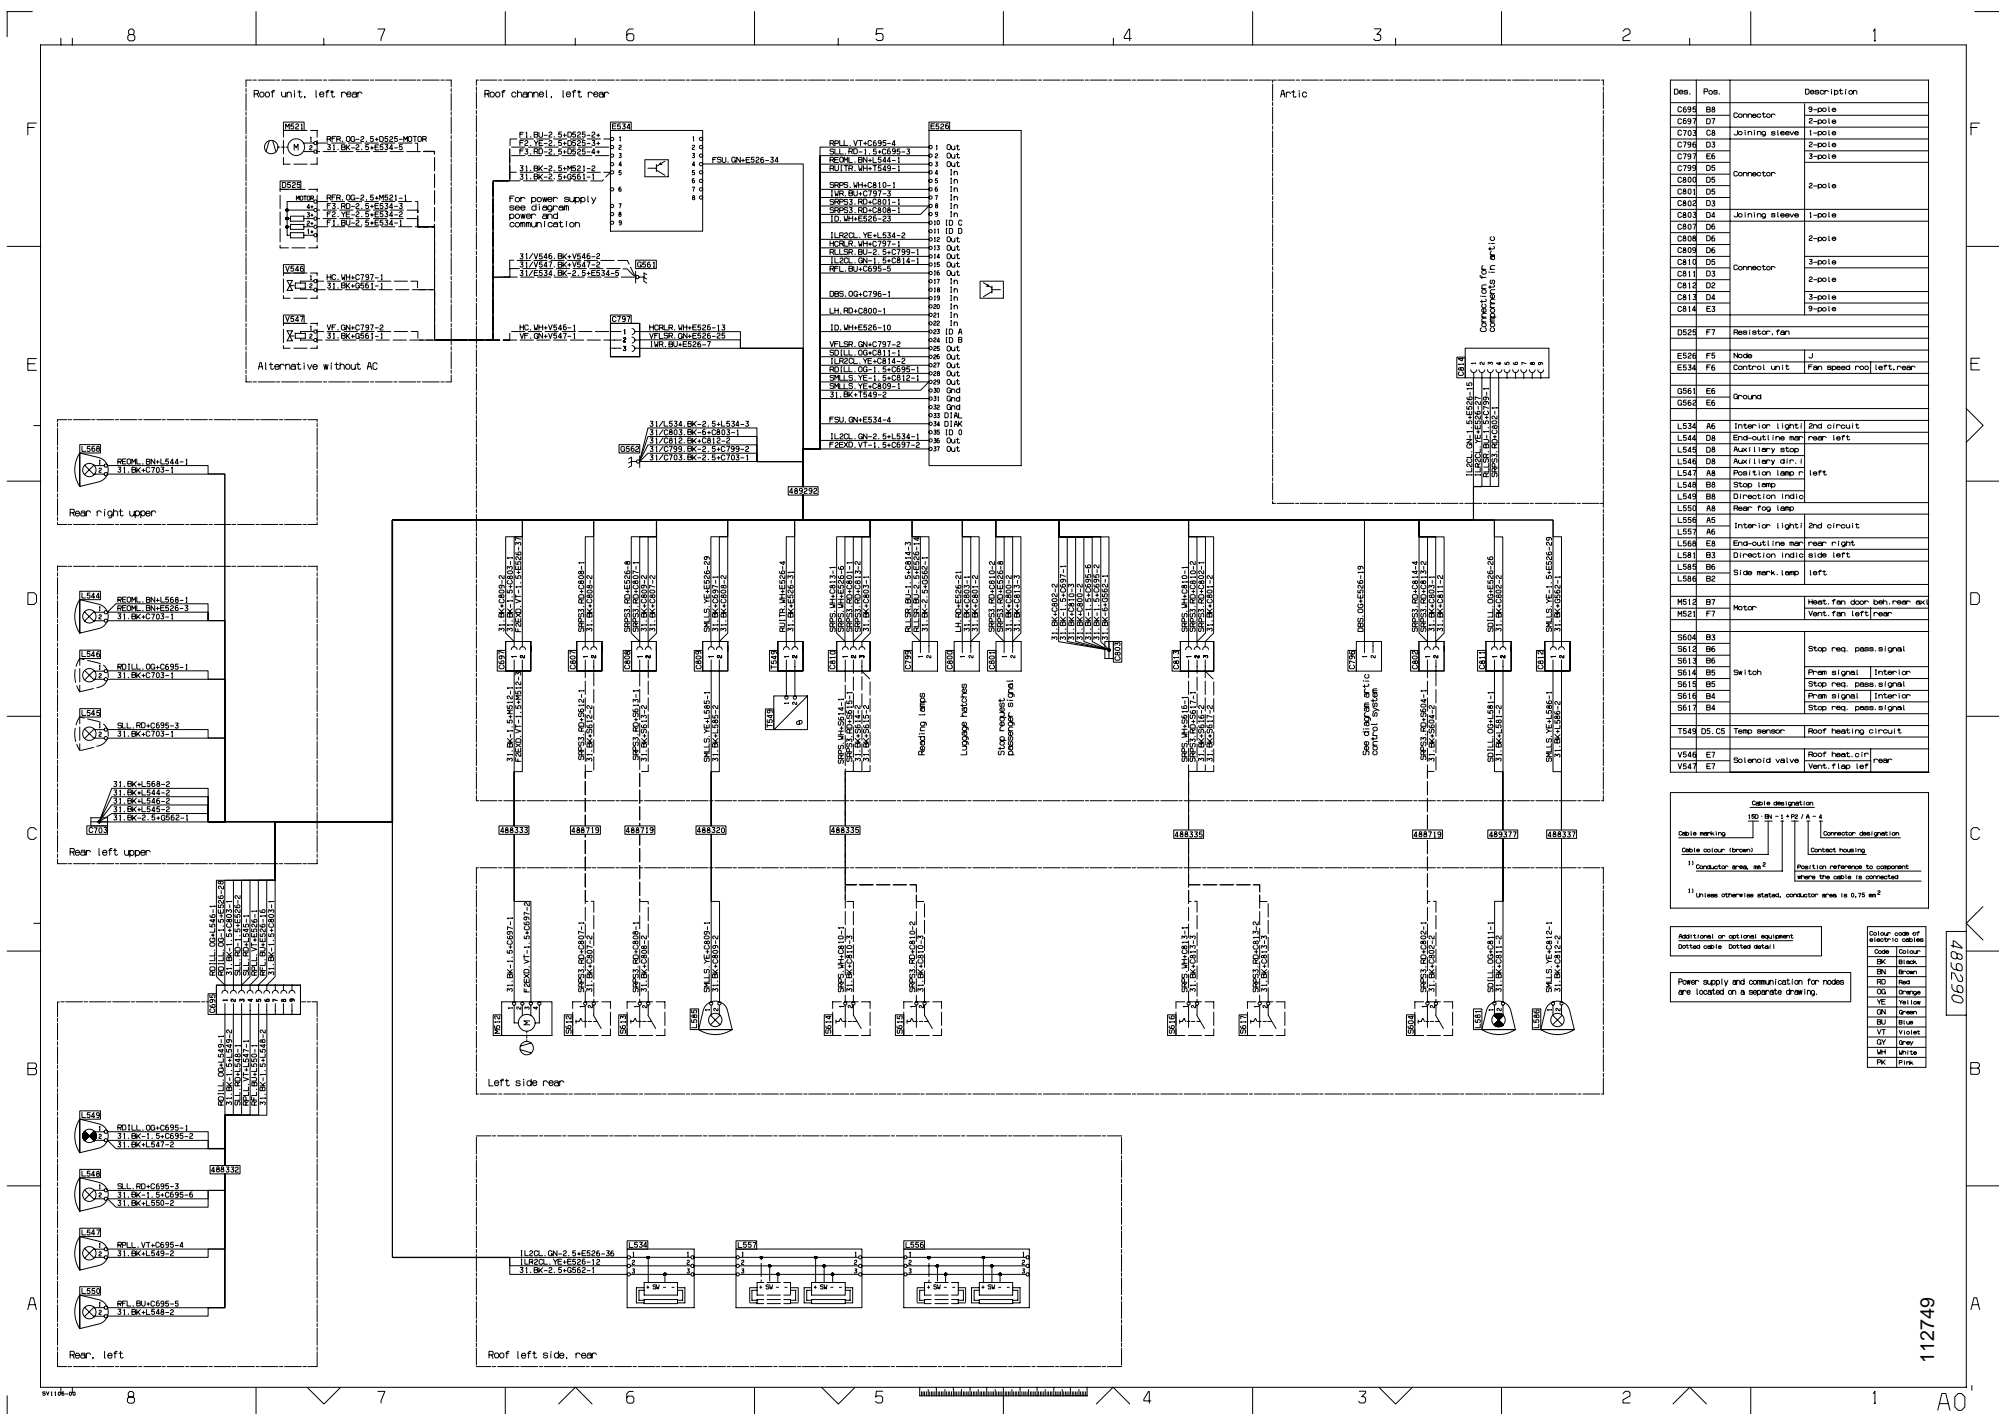

16:52-66

Utgåva/Issue/Ausgabe/Uitgave/Edición/Édition/Edizione/Painos 1

Nod J

Node J

Knoten J

Vertakkingspunt J

Nodo J

Nod J

Nod J

Noodi J

Des.	Pos.	Description
C699	B8	Connector 3-pole
C697	D7	Connector 2-pole
C703	C8	Joining sleeve 1-pole
C796	D3	2-pole
C797	E6	3-pole
C799	D5	2-pole
C800	D5	Connector
C801	D5	2-pole
C802	D3	2-pole
C803	D4	Joining sleeve 1-pole
C807	D6	2-pole
C808	D6	2-pole
C809	D6	2-pole
C810	D5	3-pole
C811	D3	Connector
C812	D2	2-pole
C813	D4	3-pole
C814	E3	3-pole
D522	F7	Resistor, fan
E526	F5	Node J
E534	F6	Control unit Fan speed roof left rear
G561	E5	Ground
G562	E6	Ground
L534	A6	Interior light 2nd circuit
L544	D8	End-outline rear near left
L545	D8	Auxiliary stop
L546	D8	Auxiliary dir. 1
L547	A8	Position indicator left
L548	B8	Stop temp.
L549	B8	Direction lamp
L555	A8	Rear fog lamp
L559	A5	Interior light 2nd circuit
L557	A6	End-outline rear near right
L566	E8	End-outline rear near right
L581	B3	Direction indic side left
L585	B6	Side mark. lamp
L596	D2	
M512	B7	Motor Heat fan door beh. rear ext
M521	F7	Motor Vent. fan left rear
S604	B3	Stop req. pass signal
S612	B6	Stop req. pass signal
S613	B6	Stop req. pass signal
S614	B5	Switch
S615	B5	Stop req. pass signal
S616	B4	Stop req. pass signal
S617	B4	Stop req. pass signal
T549	D5	Temp sensor Roof heating circuit
V546	E7	Solenoid valve Roof heat. cir
V547	E7	Solenoid valve Vent. flap left rear

Color code of electric cables	Code colour
BR	Brown
BN	Blue
RD	Red
OR	Orange
VE	Yellow
GN	Green
BU	Blue
VI	Violet
GR	Grey
WT	White
PK	Pink

112749

062687