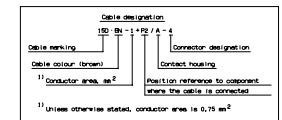

Nod J

Noodi J

Des.	Pos.	Description
C699	B8	Connector 3-pole
C697	D7	Connector 2-pole
C703	C8	Joining sleeve 1-pole
C796	D3	2-pole
C797	E6	3-pole
C799	D5	2-pole
C800	D5	Connector
C801	D5	2-pole
C802	D3	2-pole
C803	D4	Joining sleeve 1-pole
C807	D6	2-pole
C808	D6	2-pole
C809	D6	2-pole
C810	D5	3-pole
C811	D3	Connector
C812	D2	2-pole
C813	D4	3-pole
C814	E3	3-pole
D522	F7	Resistor, fan
E526	F5	Node J
E534	F6	Control unit Fan speed roof left rear
G561	E5	Ground
G562	E6	Ground
L534	A6	Interior light 2nd circuit
L544	D8	End-outline rear near left
L545	D8	Auxiliary stop
L546	D8	Auxiliary dir. 1
L547	A8	Position indicator left
L548	B8	Stop temp.
L549	B8	Direction lamp
L555	A8	Rear fog lamp
L559	A5	Interior light 2nd circuit
L557	A6	End-outline rear near right
L566	E8	End-outline rear near right
L581	B3	Direction indic side left
L585	B6	Side mark. lamp
L596	D2	
M512	B7	Motor Heat fan door beh. rear ext
M521	F7	Motor Vent. fan left rear
S604	B3	Stop req. pass signal
S612	B6	Stop req. pass signal
S613	B6	Stop req. pass signal
S614	B5	Switch
S615	B5	Stop req. pass signal
S616	B4	Stop req. pass signal
S617	B4	Stop req. pass signal
T549	D5	Temp sensor Roof heating circuit
V546	E7	Solenoid valve Roof heat. cir
V547	E7	Solenoid valve Vent. flap left rear