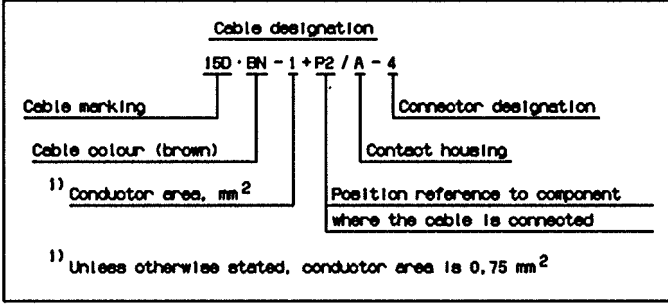

**K/L**

Des.	Path	Description
C56	7	Junction block
C501		Connector 3x6-pole
P2	0	Central electric unit
S502	3	Switch differential lock M
V10	3	Solenoid valve diff lock con axle

Colour code of electric cables	
Code	Colour
BK	Black
BN	Brown
RD	Red
OG	Orange
YE	Yellow
GN	Green
BU	Blue
VT	Violet
GY	Grey
WH	White
PK	Pink