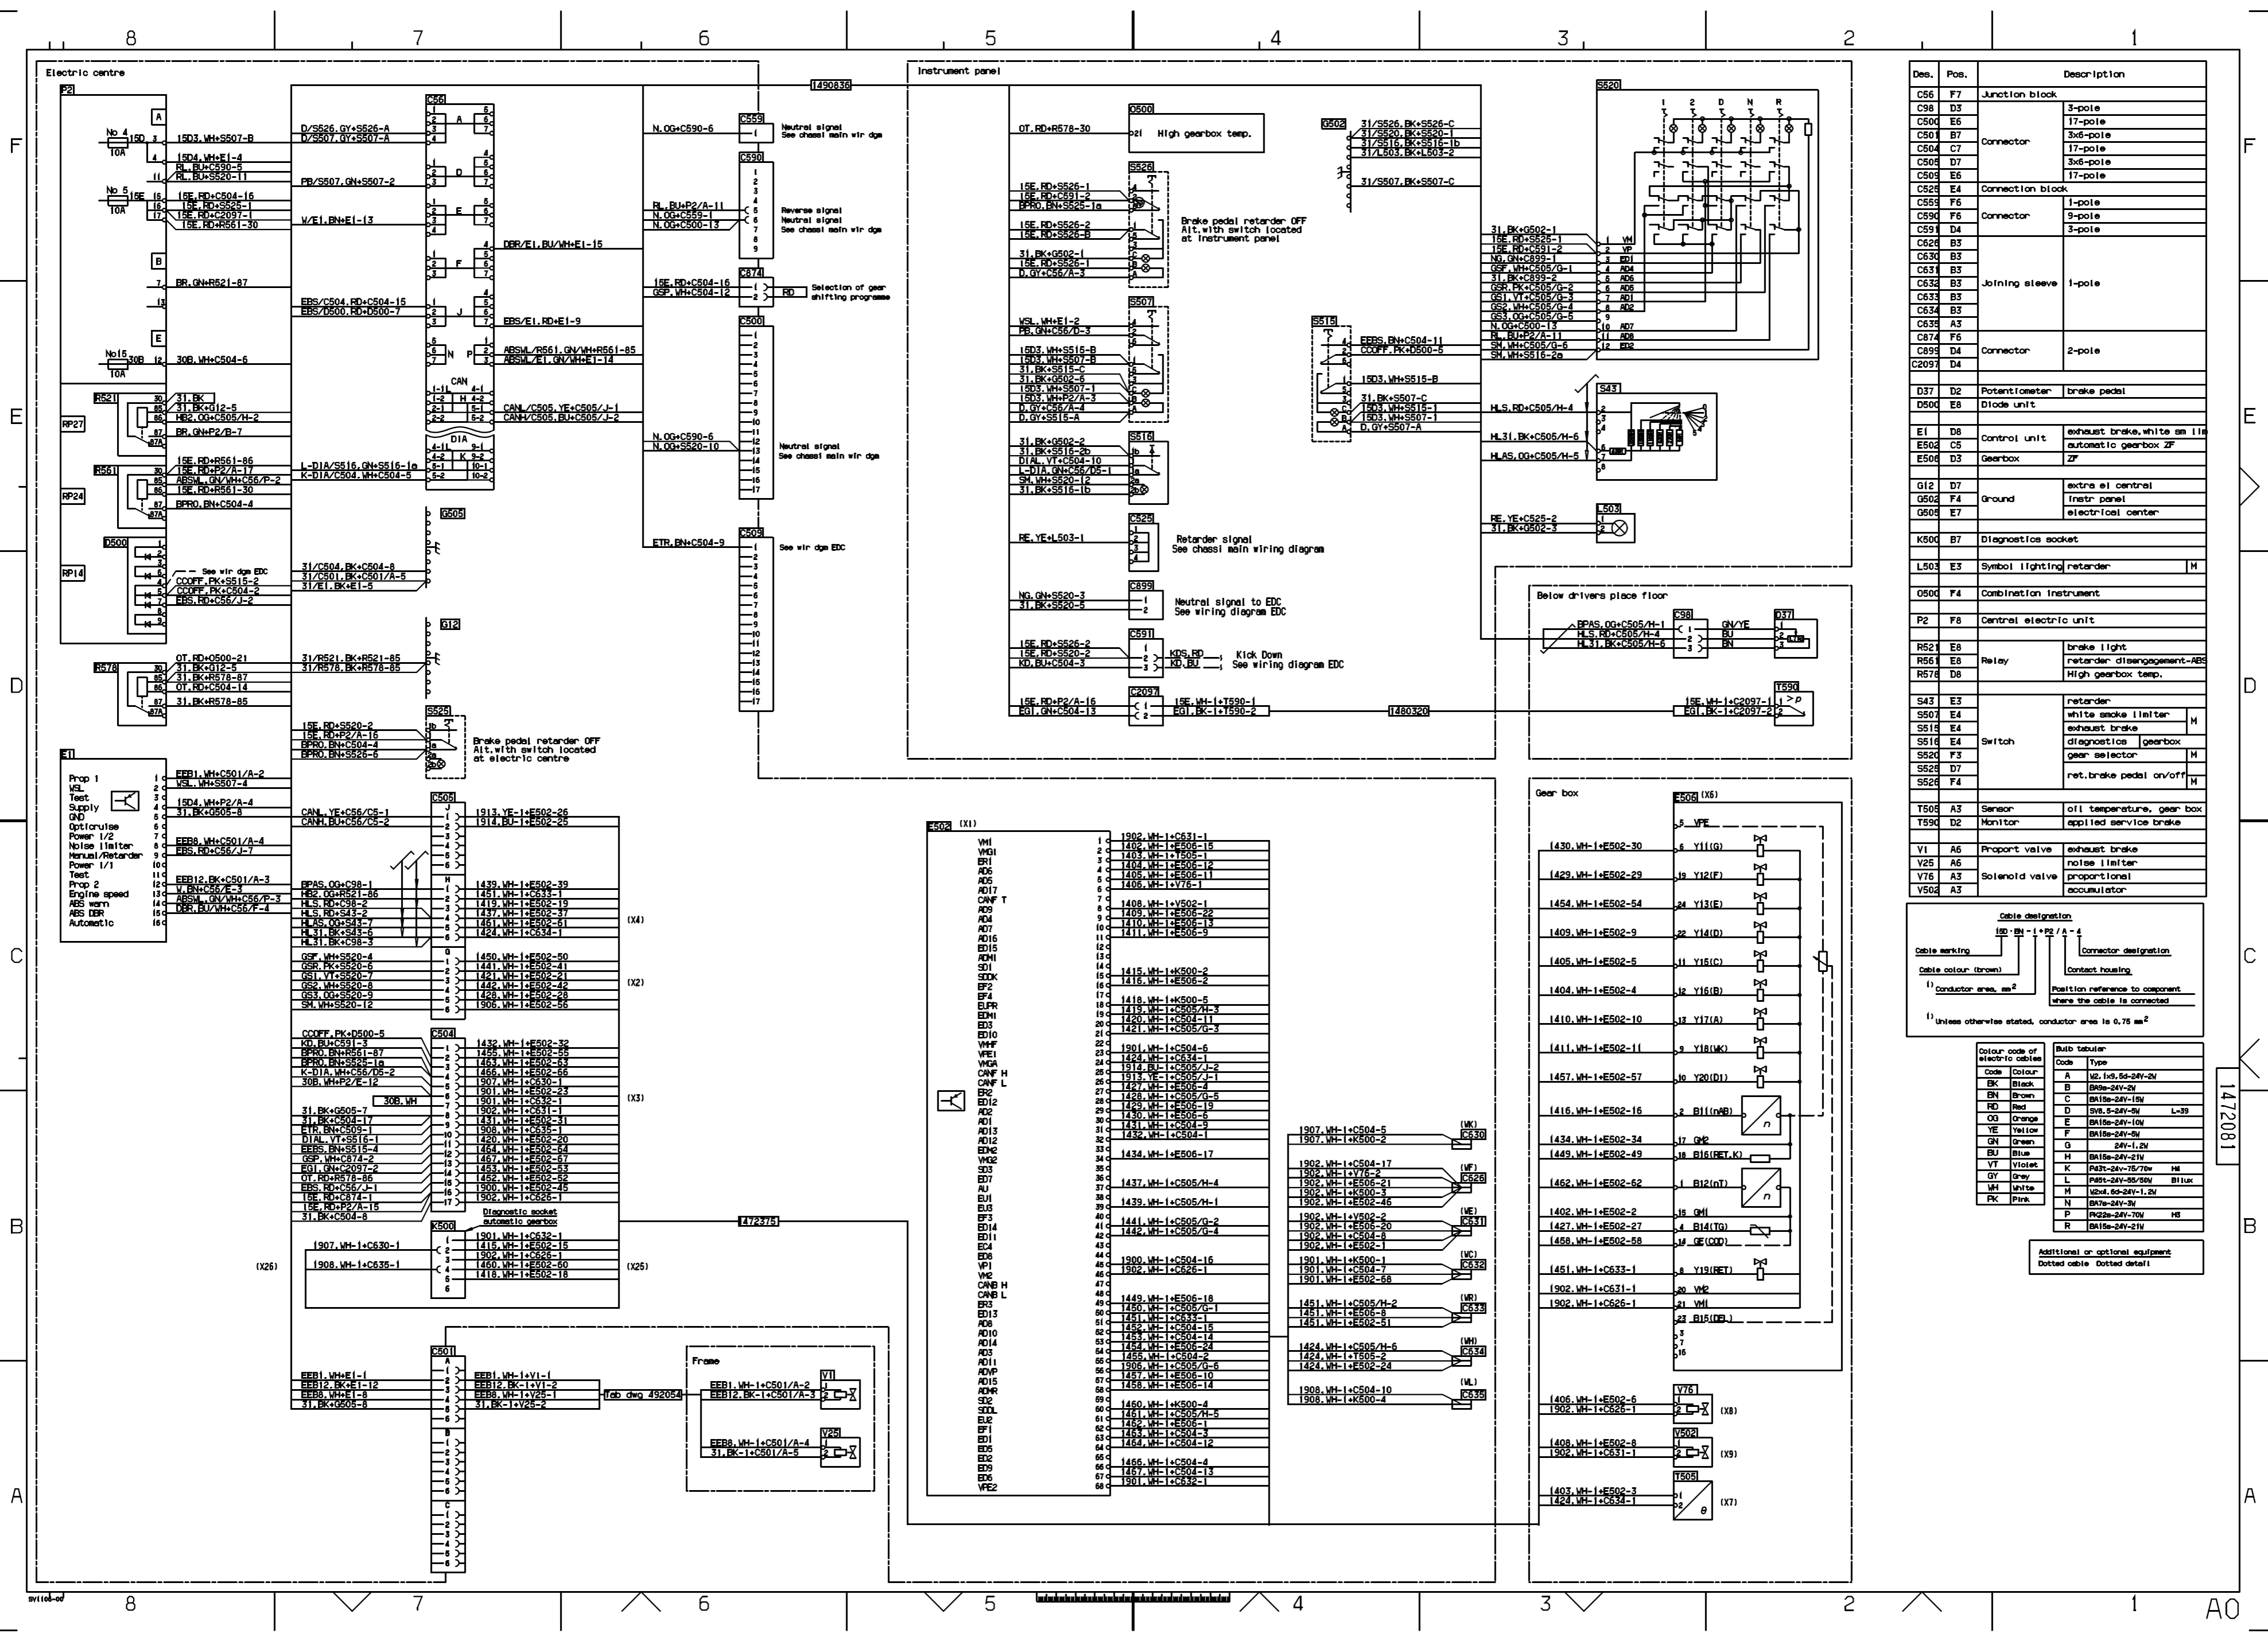

**Automaattivaihteisto ZF, EDC MS6:lla varustettu K-linjaauto**

**Automatyczna skrzynia biegów ZF, do autobusów K z EDC MS6**

**ZF5/HP602**

Des.	Pos.	Description
C56	F7	Junction block
C98	D3	3-pole
C500	E6	17-pole
C501	B7	3x6-pole
C504	C7	17-pole
C505	D7	3x6-pole
C505	E6	17-pole
C528	E4	Connection block
C559	F6	1-pole
C590	F6	3-pole
C591	D4	3-pole
C628	B3	1-pole
C630	B3	3-pole
C631	B3	1-pole
C632	B3	1-pole
C633	B3	1-pole
C634	B3	1-pole
C639	A3	1-pole
C874	F6	1-pole
C899	D4	2-pole
C2097	D4	2-pole
D37	D2	Potentiometer brake pedal
D500	E8	Diode unit
E1	D8	exhaust brake, white smoke limiter
E502	C6	Control unit automatic gearbox ZF
E503	D3	Gearbox ZF
G12	D7	extra electrical
G508	F4	Ground
G508	E7	electrical center
K500	B7	Diagnostics socket
L503	E3	Symbol lighting retarder
O500	F4	Combination instrument
P2	F8	Central electric unit
R521	E8	Relay brake light
R561	E8	Relay retarder disengagement-ABS
R578	D8	High gearbox temp.
S43	E3	retarder
S507	E4	white smoke limiter
S515	E4	exhaust brake
S516	E4	diagnostics
S520	F3	gear selector
S528	D7	ret.brake pedal on/off
S528	F4	
T505	A3	Sensor oil temperature, gear box
T590	D2	Monitor applied service brake
V1	A6	Proport valve exhaust brake
V25	A6	noise limiter
V76	A3	Solenoid valve proportional accumulator
V502	A3	

Colour code of electric cables		Bulb tabular	
Code	Colour	Code	Type
BK	Black	A	M2, M3, 5d-24V-2W
BN	Brown	B	BK19e-24V-2W
BN	Brown	C	BN19e-24V-10W
RD	Red	D	5w, 5-24V-5W L-39
OR	Orange	E	BN19e-24V-10W
YE	Yellow	F	BN19e-24V-2W
GN	Green	G	24V-1,2W
BU	Blue	H	BN19e-24V-21W
GY	Grey	K	PK29e-24V-75/70W HS
WH	White	L	PK29e-24V-80/80W B11ax
PK	Pink	N	BK78e-24V-3W
		P	PK29e-24V-70W HS
		R	BN19e-24V-21W