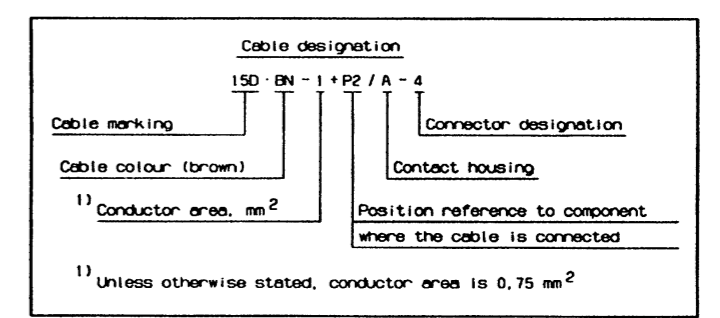

Colour code of electric cables

Code	Colour
BK	Black
BN	Brown
RD	Red
OG	Orange
YE	Yellow
GN	Green
BU	Blue
VT	Violet
GY	Grey
WH	White
PK	Pink

483887