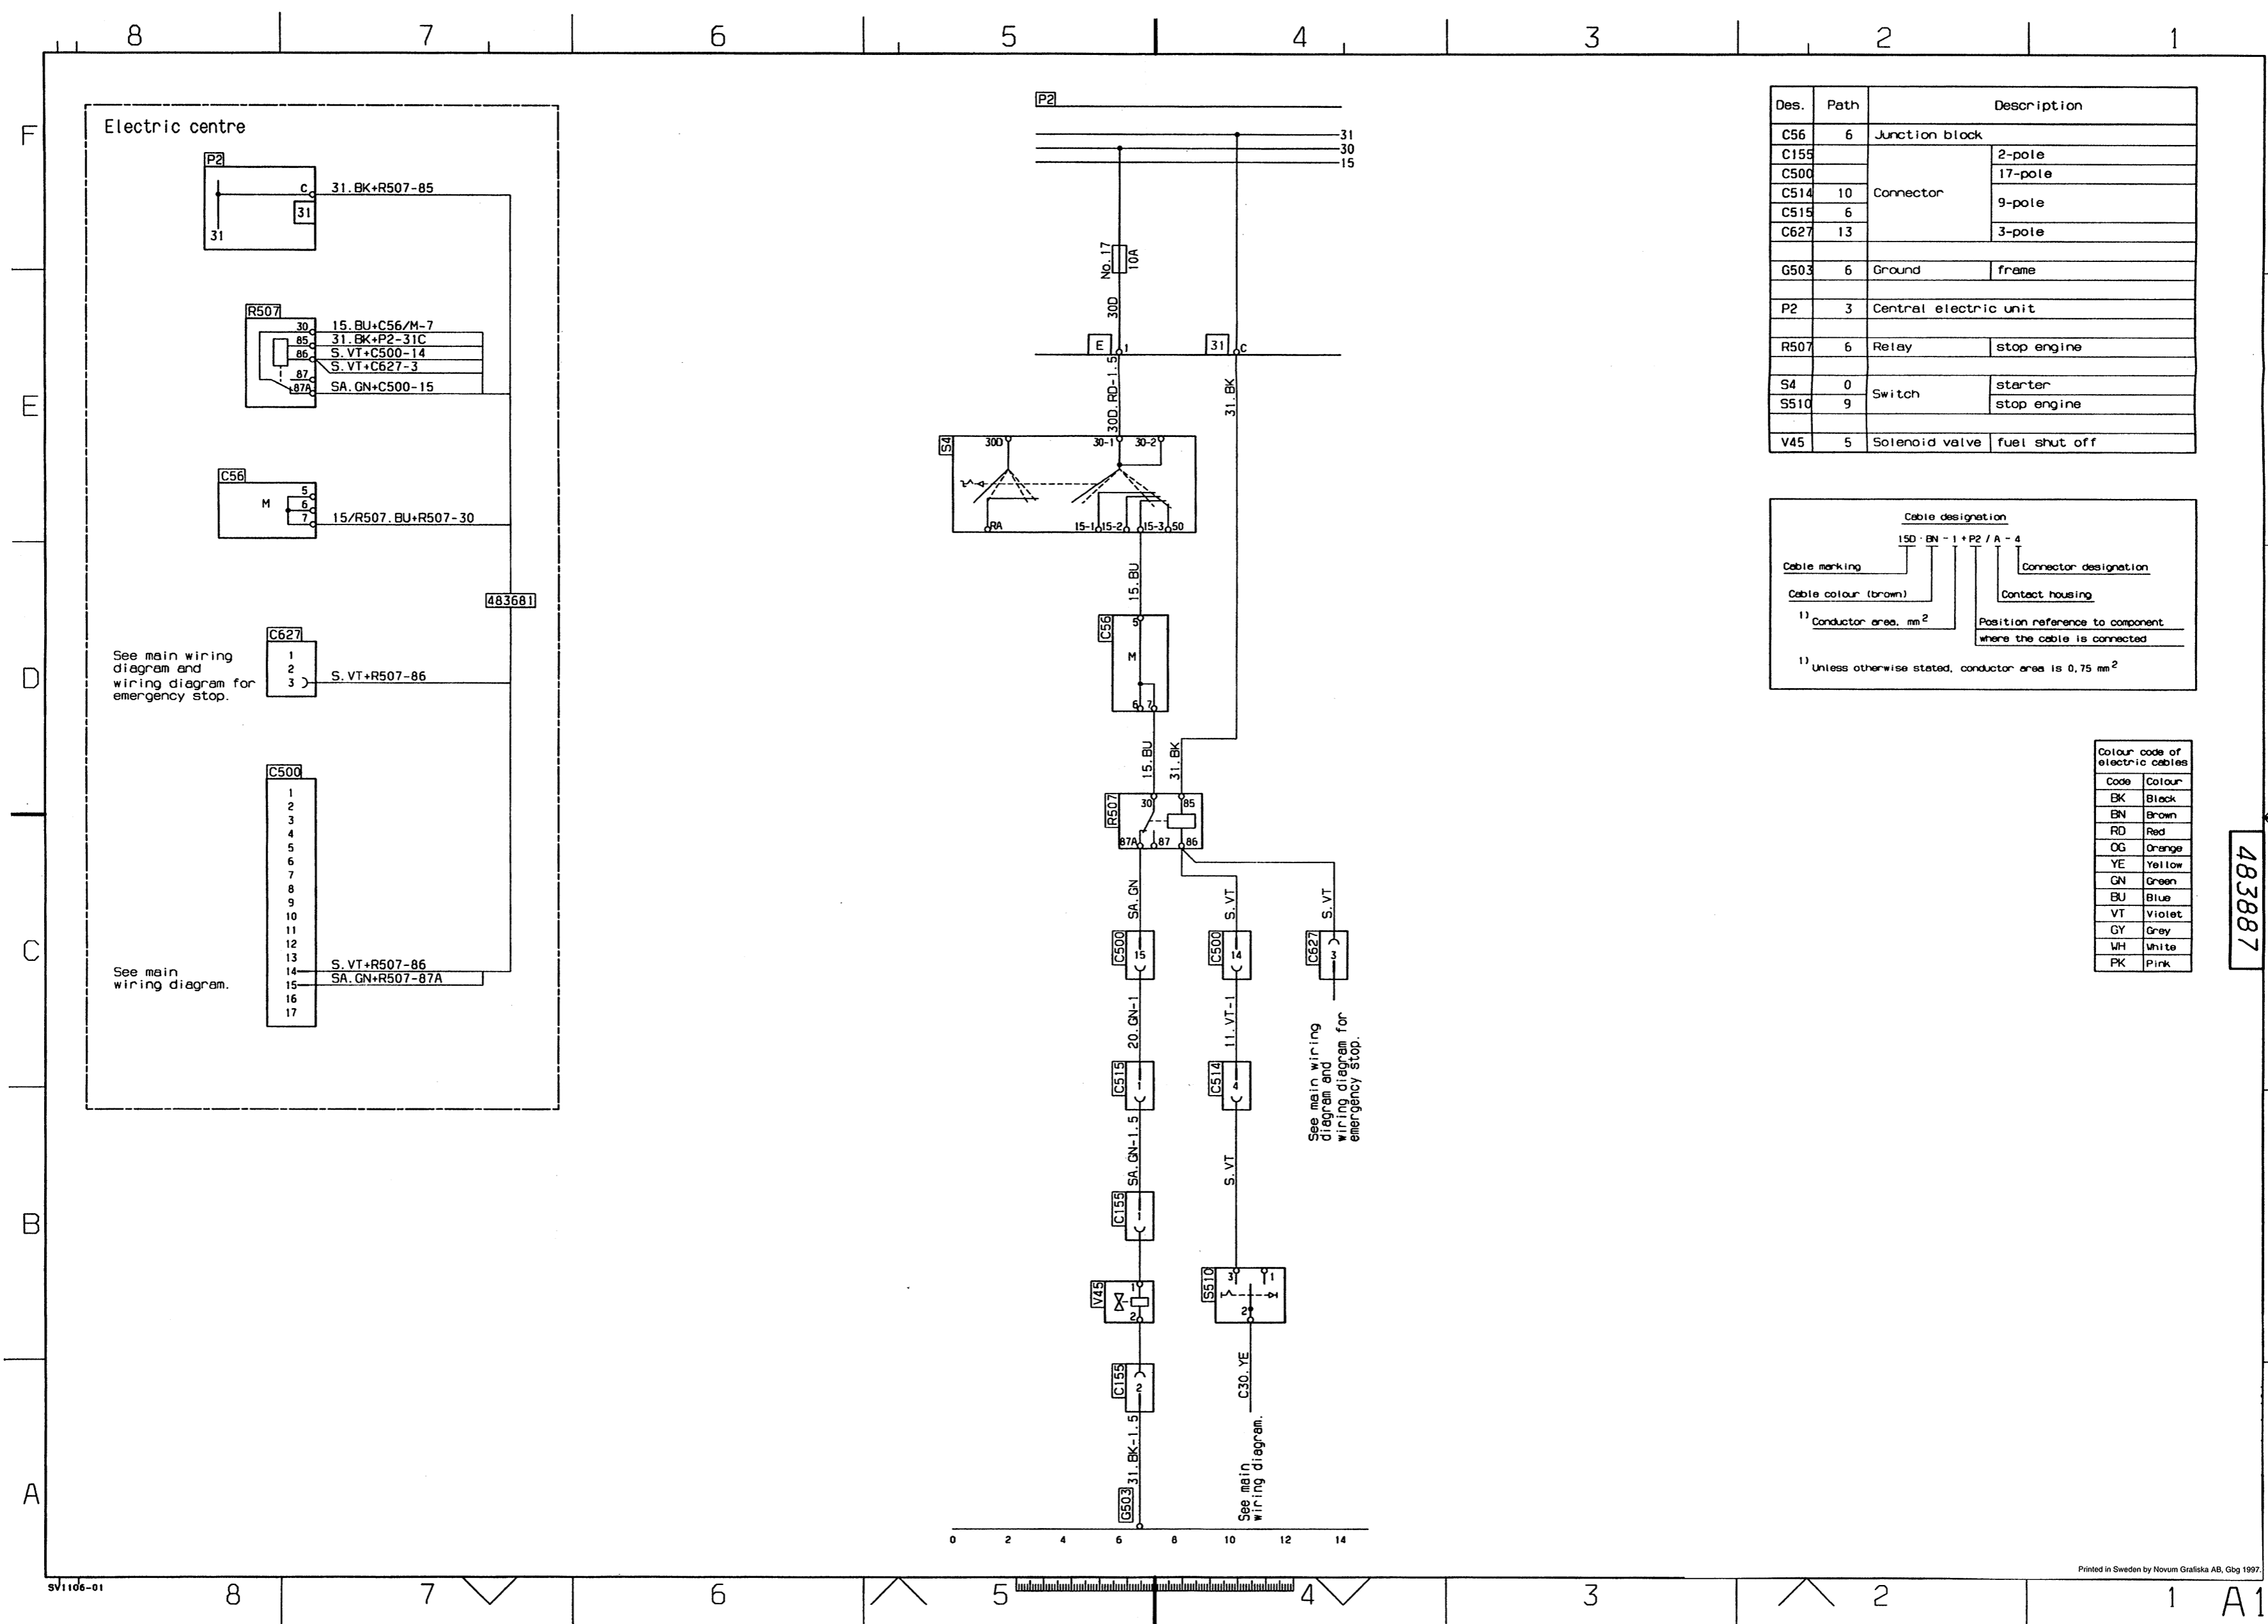

**L94**

Des.	Path	Description	
C56	6	Junction block	
C155		2-pole	
C500		17-pole	
C514	10	Connector	
C515	6		9-pole
C627	13		3-pole
G503	6	Ground frame	
P2	3	Central electric unit	
R507	6	Relay stop engine	
S4	0	Switch starter	
S510	9	Switch stop engine	
V45	5	Solenoid valve fuel shut off	