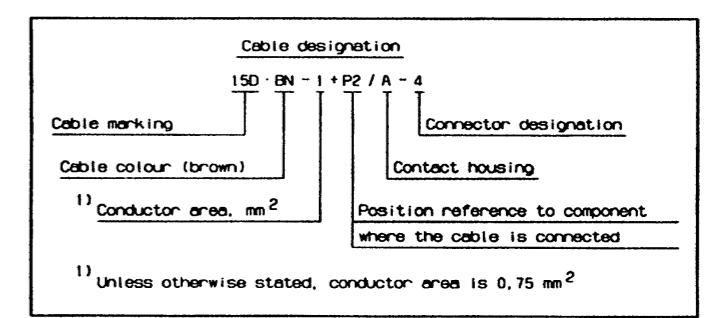

**Colour code of electric cables**

Code	Colour
BK	Black
BN	Brown
RD	Red
OG	Orange
YE	Yellow
GN	Green
BU	Blue
VT	Violet
GY	Grey
WH	White
PK	Pink

sv1106-01

Printed in Sweden by Novum Grafiska AB, Gbg 1997.