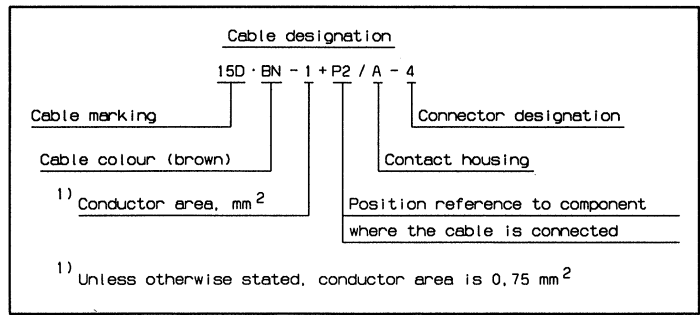

K/L

8 7 6 5 4 3 2 1

F
E
D
C
B
A

483842

Des.	Pos.	Description	
C523	D6	Connector	9-pole
C627	F6. E6		3-pole
G521	D4	Ground	instr panel
S582	F4	Switch	Emergency stop

483841

Colour code of electric cables

Code	Colour
BK	Black
BN	Brown
RD	Red
OG	Orange
YE	Yellow
GN	Green
BU	Blue
VT	Violet
GY	Grey
WH	White
PK	Pink