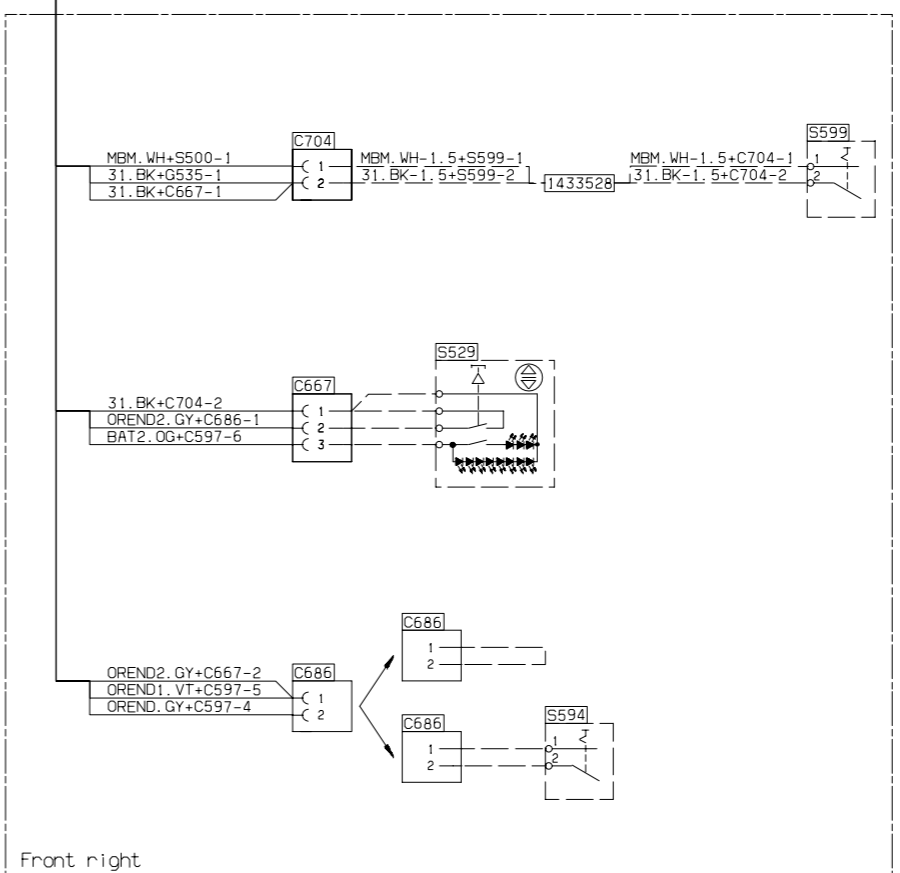

Des.	Pos.	Description
B503	E2	Switch Front hatch left
C518	A7	1-pole
C597	B7	9-pole
C608	D2	2-pole
C667	B3	3-pole
C686	A3	2-pole
C704	B3	2-pole
C719	C6	Joining sleeve 1-pole
C720	D6	1-pole
D517	A6	Zener diode
E513	B8	Node E
G521	A7	Ground instr panel
G535	C2	
L18	D4	Symbol lighting rheostat
L22	D4	switch lighting
L529	E2	Front fog lamp
L530	E2	Auxiliary high left
L531	E2	High beam lamp
L532	F2	Dipped beam lamp
L533	F2	Position lamp
L535	F2	Direction indic front left
L536	D2	School sign light front
S1	D5	Switch lighting
S19	C4	Rheostat instrument lighting
S500	E8	el. battery master swit
S502	D3	differential lock
S505	E4	rear fog light
S513	E5	front fog light
S529	B3	Exterior opening
S540	E4	drivers place lightning
S541	E6	pay table lightning
S542	E5	interior lightning 1st cir
S543	E6	interior lightning 2nd cir
S565	E6	Auxiliary high beam la
S566	E6	School sign light
S569	E7	Reading lamp
S576	F4	Signbox lighting
S582	F6	Emergency stop
S594	A3	Ext. opening disengagement
S599	B2	el. battery master switch
T527	B7, B6	Sensor Temp. drivers.pl fan inlet
V511	E3	Warning lamp emergency hammer

Build tabular	Code	Type	Colour code of electric cables
A	w2	1x9, 5d-24V-2W	BK Black
B	BK	8x9-24V-2W	BN Brown
C	BA15s	24V-15W	RD Red
D	SV8	5-24V-5W L=39	OG Orange
E	BA15s	24V-10W	YE Yellow
F	BA15s	24V-5W	GN Green
G	24V-1, 2W		BU Blue
H	BA15s	24V-21W	VI Violet
K	P431	24V-75/70W H4	GY Grey
L	P451	24V-55/50W B1 lux	WH White
M	w2x4	6d-24V-1, 2W	PK Pink
N	BA7s	24V-3W	
P	PK22s	24V-70W H3	
R	BA15s	24V-21W	

**Vertakkingspunt E**

**Nodo E**

**Nod E**

**Nod E**

**Noodi E**

**BNS 4/BNS 5**