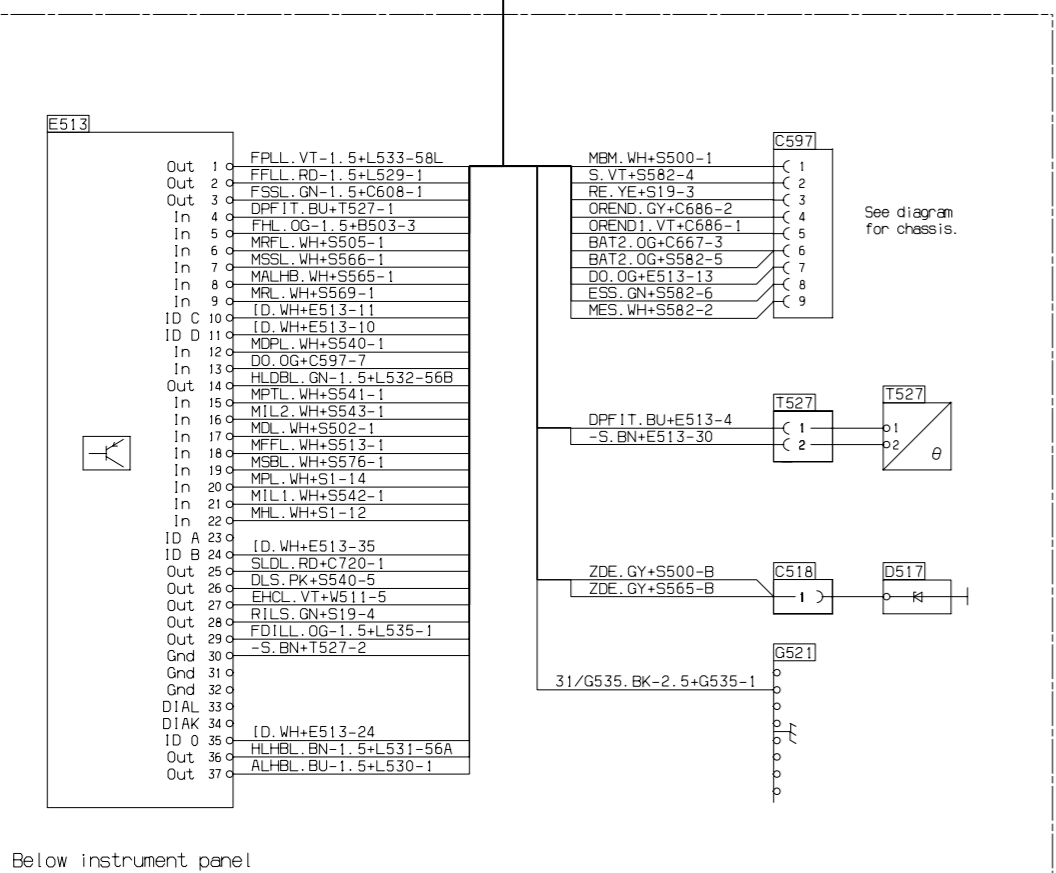

Des.	Pos.	Description
B503	E2	Switch Front hatch left
C518	A7	1-pole
C597	B7	9-pole
C608	D2	2-pole
C667	B3	3-pole
C686	A3	2-pole
C704	B3	2-pole
C719	C6	Joining sleeve 1-pole
C720	D6	1-pole
D517	A6	Zener diode
E513	B8	Node E
G521	A7	Ground instr panel
G535	C2	
L18	D4	Symbol lighting rheostat
L22	D4	switch lighting
L529	E2	Front fog lamp
L530	E2	Auxiliary high left
L531	E2	High beam lamp
L532	F2	Dipped beam lamp
L533	F2	Position lamp
L535	F2	Direction indic front left
L536	D2	School sign light front
S1	D5	Switch lighting
S19	C4	Rheostat instrument lighting
S500	E8	el. battery master swit
S502	D3	differential lock
S505	E4	rear fog light
S513	E5	front fog light
S529	B3	Exterior opening
S540	E4	drivers place lightning
S541	E6	pay table lightning
S542	E5	interior lightning 1st cir
S543	E6	interior lightning 2nd cir
S565	E6	Auxiliary high beam la
S566	E6	School sign light
S569	E7	Reading lamp
S576	F4	Signbox lighting
S582	F6	Emergency stop
S594	A3	Ext. opening disengagement
S599	B2	el. battery master switch
T527	B7, B6	Sensor Temp. drivers.pl fan inlet
V511	E3	Warning lamp emergency hammer

Build tabular	Code	Type	Colour code of electric cables
A	w2	1x9, 5d-24V-2W	BK Black
B	BK	8x9-24V-2W	BN Brown
C	BA15s	24V-15W	RD Red
D	SV8	5-24V-5W L=39	OG Orange
E	BA15s	24V-10W	YE Yellow
F	BA15s	24V-5W	GN Green
G	24V-1, 2W		BU Blue
H	BA15s	24V-21W	VI Violet
K	P431	24V-75/70W H4	GY Grey
L	P451	24V-55/50W B1 lux	WH White
M	w2x4	6d-24V-1, 2W	PK Pink
N	BA7s	24V-3W	
P	PK22s	24V-70W H3	
R	BA15s	24V-21W	

**Vertakkingspunt E**

**Nodo E**

**Nod E**

**Nod E**

**Noodi E**

**BNS 4/BNS 5**