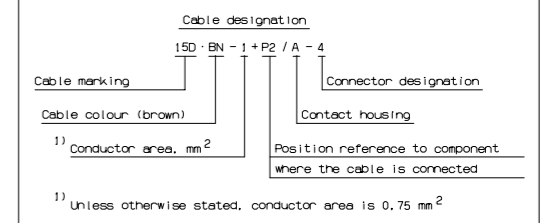

Des.	Pos.	Description
B503	E2	Switch Front hatch left
C518	A7	1-pole
C597	B7	9-pole
C608	D2	2-pole
C667	B3	3-pole
C686	A3	2-pole
C704	B3	2-pole
C719	C6	Joining sleeve 1-pole
C720	D6	1-pole
D517	A6	Zener diode
E513	B8	Node E
G521	A7	Ground instr panel
G535	C2	
L18	D4	Symbol lighting rheostat
L22	D4	switch lighting
L529	E2	Front fog lamp
L530	E2	Auxiliary high left
L531	E2	High beam lamp
L532	F2	Dipped beam lamp
L533	F2	Position lamp
L535	F2	Direction indic front left
L536	D2	School sign light front
S1	D5	Switch lighting
S19	C4	Rheostat instrument lighting
S500	E8	el. battery master swit
S502	D3	differential lock
S505	E4	rear fog light
S513	E5	front fog light
S529	B3	Exterior opening
S540	E4	drivers place lightning
S541	E6	pay table lightning
S542	E5	interior lightning 1st cir
S543	E6	interior lightning 2nd cir
S565	E6	Auxiliary high beam la
S566	E6	School sign light
S569	E7	Reading lamp
S576	F4	Signbox lighting
S582	F6	Emergency stop
S594	A3	Ext. opening disengagement
S599	B2	el. battery master switch
T527	B7, B6	Sensor Temp. drivers.pl fan inlet
V511	E3	Warning lamp emergency hammer

Build tabular	Code	Type	Colour code of electric cables
A	w2	1x9, 5d-24V-2W	BK Black
B	BK	8x9-24V-2W	BN Brown
C	BA15s	24V-15W	RD Red
D	SV8	5-24V-5W L=39	OG Orange
E	BA15s	24V-10W	YE Yellow
F	BA15s	24V-5W	GN Green
G	24V-1, 2W		BU Blue
H	BA15s	24V-21W	VI Violet
K	P431	24V-75/70W H4	GY Grey
L	P451	24V-55/50W B1 lux	WH White
M	w2x4	6d-24V-1, 2W	PK Pink
N	BA7s	24V-3W	
P	PK22s	24V-70W H3	
R	BA15s	24V-21W	