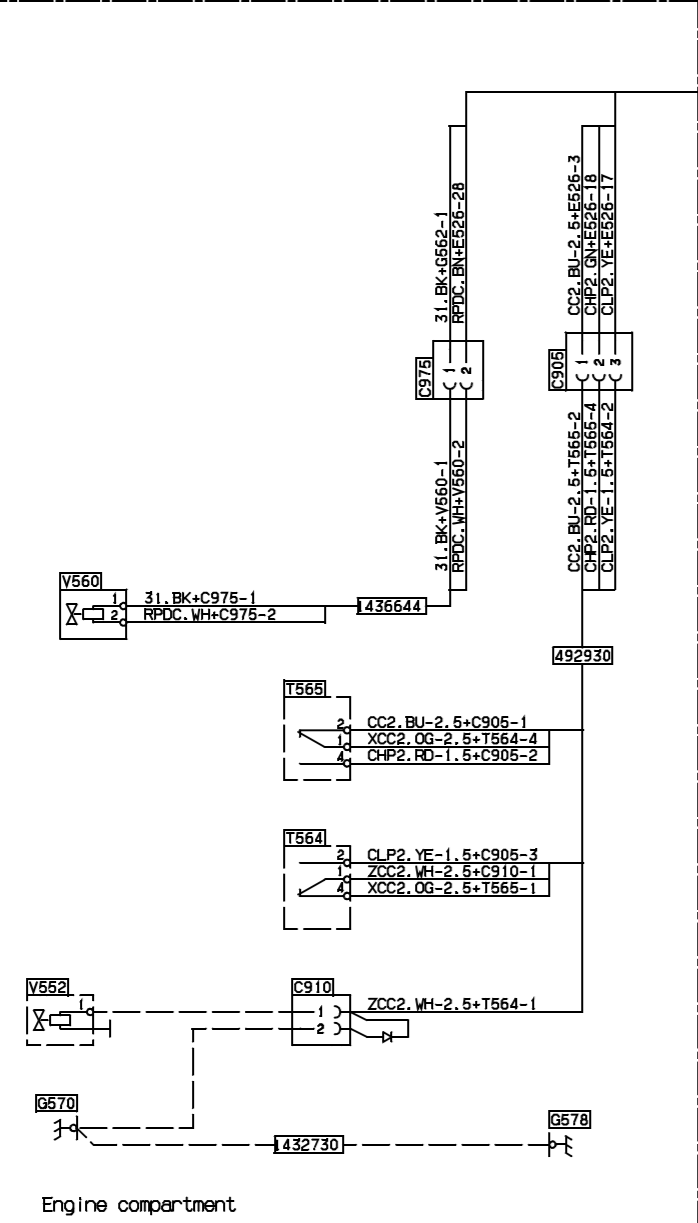

D

C

B

A

Des.	Pos.	Description
C796	C3	2-pole
C797	E6	3-pole
C799	C5	Connector
C800	C5	2-pole
C801	C5	2-pole
C802	C4	Joining sleeve
C803	C4	1-pole
C807	C6	2-pole
C808	C5	2-pole
C809	C5	3-pole
C810	C5	2-pole
C811	C3	2-pole
C812	C2	3-pole
C813	C4	3-pole
C814	E3	3-pole
C815	C7	3-pole
C821	C4	2-pole
C978	C7	2-pole
D525	F7	Resistor, fan
E526	F5	Node
E534	F6	Control unit
G561	E6	AC-compressor
G570	B8	Ground
G578	B7	Alternator
L561	B3	Direction indicator left
L565	B6	Side mark, lamp left
L566	B2	Stop req. pass, signal
L587	E4	Switch
L602	F3	Interior light, artic
L603	E3	Stop req. pass, signal
M521	F7	Motor
S604	B4	Stop req. pass, signal
S612	B6	Stop req. pass, signal
S613	B6	Stop req. pass, signal
S614	B5	Stop req. pass, signal
S615	B5	Stop req. pass, signal
S616	B3	Stop req. pass, signal
S617	B4	Stop req. pass, signal
S618	B5	Stop req. pass, signal
S619	B3	Stop req. pass, signal
S620	B4	Stop req. pass, signal
S621	B3	Stop req. pass, signal
T549	C5	Temp sensor
T564	B8	low compressor pressure
T565	C8	high compressor pressure
V546	E7	Solenoid valve
V547	E7	Solenoid valve
V552	B8	Solenoid
V560	C8	Solenoid valve

Cable destination
 Cable marking: 100-BK-1+2 / A-4
 Cable colour (brown)
 Connector designation: 1-11-BK-C811-2
 Contact housing
 Position reference to component where the cable is connected

Power supply and communication for nodes are located on a separate drawing.