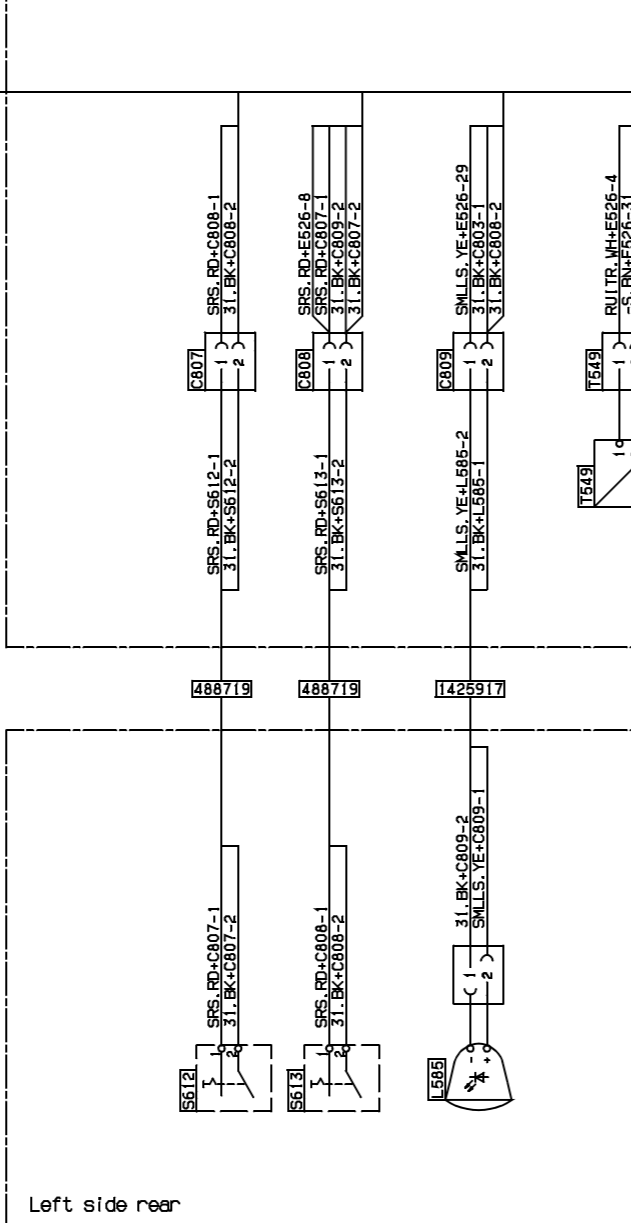

D

C

B

A

Des.	Pos.	Description
C796	C3	2-pole
C797	E6	3-pole
C799	C5	Connector
C800	C5	2-pole
C801	C5	2-pole
C802	C4	Joining sleeve
C803	C4	1-pole
C807	C6	2-pole
C808	C5	2-pole
C809	C5	3-pole
C810	C5	2-pole
C811	C3	2-pole
C812	C2	3-pole
C813	C4	3-pole
C814	E3	3-pole
C815	C7	3-pole
C821	C4	2-pole
C978	C7	2-pole
D525	F7	Resistor, fan
E526	F5	Node
E534	F6	Control unit
G561	E6	AC-compressor
G570	B8	Ground
G578	B7	Alternator
L561	B3	Direction indicator left
L565	B6	Side mark, lamp left
L566	B2	Stop req. pass, signal
L587	E4	Switch
L602	F3	Interior light, artic
L603	E3	Stop req. pass, signal
M521	F7	Motor
S604	B4	Stop req. pass, signal
S612	B6	Stop req. pass, signal
S613	B6	Stop req. pass, signal
S614	B5	Stop req. pass, signal
S615	B5	Stop req. pass, signal
S616	B3	Stop req. pass, signal
S617	B4	Stop req. pass, signal
S618	B5	Stop req. pass, signal
S619	B3	Stop req. pass, signal
S620	B4	Stop req. pass, signal
S621	B3	Stop req. pass, signal
T549	C5	Temp sensor
T564	B8	low compressor pressure
T565	C8	high compressor pressure
V546	E7	Solenoid valve
V547	E7	Solenoid valve
V552	B8	Solenoid
V560	C8	Solenoid valve

Cable destination
 Cable marking: 100-BK-1+2 / A-4
 Cable colour (brown)
 Connector designation: 1-11-BK-C811-2
 Contact housing
 Position reference to component where the cable is connected

Power supply and communication for nodes are located on a separate drawing.