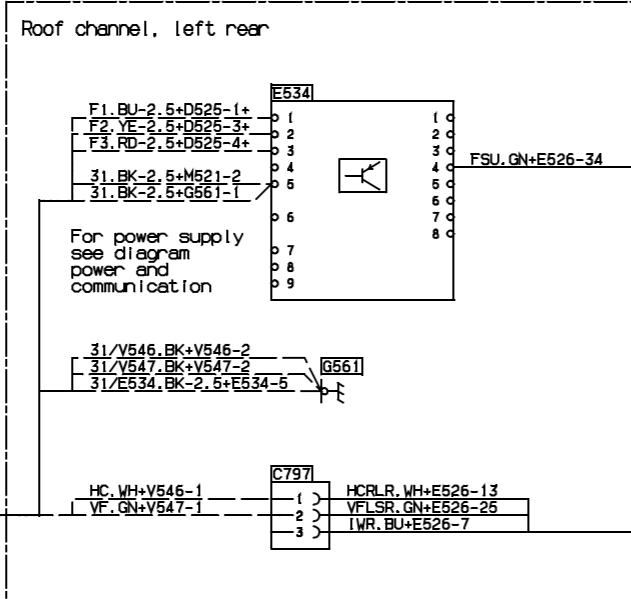

D

C

B

A

Des.	Pos.	Description
C796	C3	2-pole
C797	E6	3-pole
C799	C5	Connector
C800	C5	2-pole
C801	C5	2-pole
C802	C4	Joining sleeve
C803	C4	1-pole
C807	C6	2-pole
C808	C5	2-pole
C809	C5	3-pole
C810	C5	2-pole
C811	C3	2-pole
C812	C2	3-pole
C813	C4	3-pole
C814	E3	3-pole
C815	C7	3-pole
C821	C4	2-pole
C978	C7	2-pole
D525	F7	Resistor, fan
E526	F5	Node
E534	F6	Control unit
G561	E6	AC-compressor
G570	B8	Ground
G578	B7	Alternator
L561	B3	Direction indicator left
L565	B6	Side mark, lamp left
L566	B2	Stop req. pass, signal
L587	E4	Switch
L602	F3	Interior light, artic
L603	E3	Stop req. pass, signal
M521	F7	Motor
S604	B4	Stop req. pass, signal
S612	B6	Stop req. pass, signal
S613	B6	Stop req. pass, signal
S614	B5	Stop req. pass, signal
S615	B5	Stop req. pass, signal
S616	B3	Stop req. pass, signal
S617	B4	Stop req. pass, signal
S618	B5	Stop req. pass, signal
S619	B3	Stop req. pass, signal
S620	B4	Stop req. pass, signal
S621	B3	Stop req. pass, signal
T549	C5	Temp sensor
T564	B8	low compressor pressure
T565	C8	high compressor pressure
V546	E7	Solenoid valve
V547	E7	Solenoid valve
V552	B8	Solenoid
V560	C8	Solenoid valve

Cable destination
 Cable marking: 100-BK-1+2 / A-4
 Cable colour (brown)
 Connector designation: 1-11-BK-C811-2
 Contact housing
 Position reference to component where the cable is connected

Power supply and communication for nodes are located on a separate drawing.