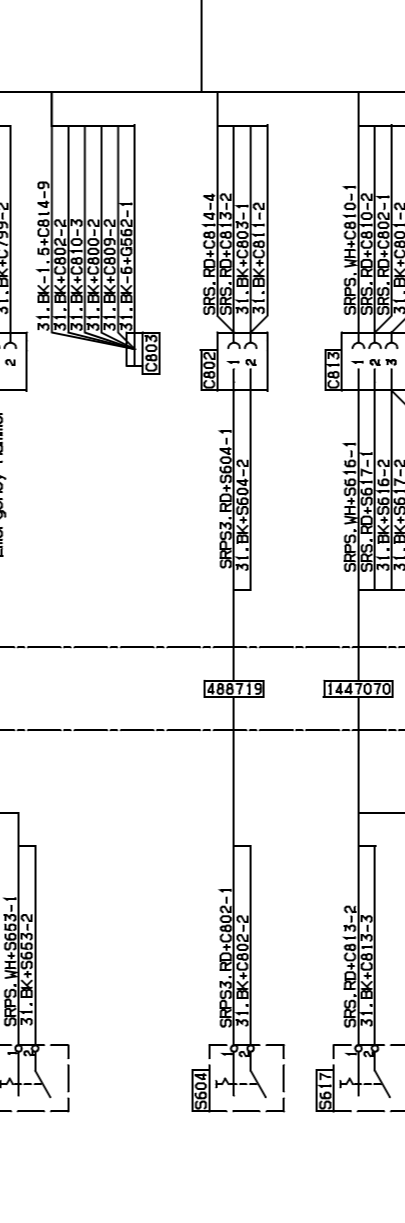

8

7

6

5

4

3

2

1

D

C

B

A

Des.	Pos.	Description
C796	C3	2-pole
C797	E6	3-pole
C799	C5	Connector
C800	C5	2-pole
C801	C5	2-pole
C802	C4	Joining sleeve
C803	C4	1-pole
C807	C6	2-pole
C808	C5	2-pole
C809	C5	3-pole
C810	C5	2-pole
C811	C3	2-pole
C812	C2	3-pole
C813	C4	3-pole
C814	E3	3-pole
C815	C7	3-pole
C821	C4	2-pole
C978	C7	2-pole
D525	F7	Resistor, fan
E526	F5	Node
E534	F6	Control unit
G561	E6	AC-compressor
G570	B8	Ground
G578	B7	Alternator
L561	B3	Direction indicator left
L565	B6	Side mark, lamp left
L566	B2	Stop req. pass, signal
L587	E4	Switch
L602	F3	Interior light, artic
L603	E3	Stop req. pass, signal
M521	F7	Motor
S604	B4	Stop req. pass, signal
S612	B6	Stop req. pass, signal
S613	B6	Stop req. pass, signal
S614	B5	Stop req. pass, signal
S615	B5	Stop req. pass, signal
S616	B3	Stop req. pass, signal
S617	B4	Stop req. pass, signal
S618	B5	Stop req. pass, signal
S619	B3	Stop req. pass, signal
S620	B4	Stop req. pass, signal
S621	B3	Stop req. pass, signal
T549	C5	Temp sensor
T564	B8	low compressor pressure
T565	C8	high compressor pressure
V546	E7	Solenoid valve
V547	E7	Solenoid valve
V552	B8	Solenoid
V560	C8	Solenoid valve

Cable destination
 Cable marking: 100-BK-1+2 / A-4
 Cable colour (brown)
 Connector designation: 1-11-BK-C811-2
 Contact housing
 Position reference to component where the cable is connected

Power supply and communication for nodes are located on a separate drawing.