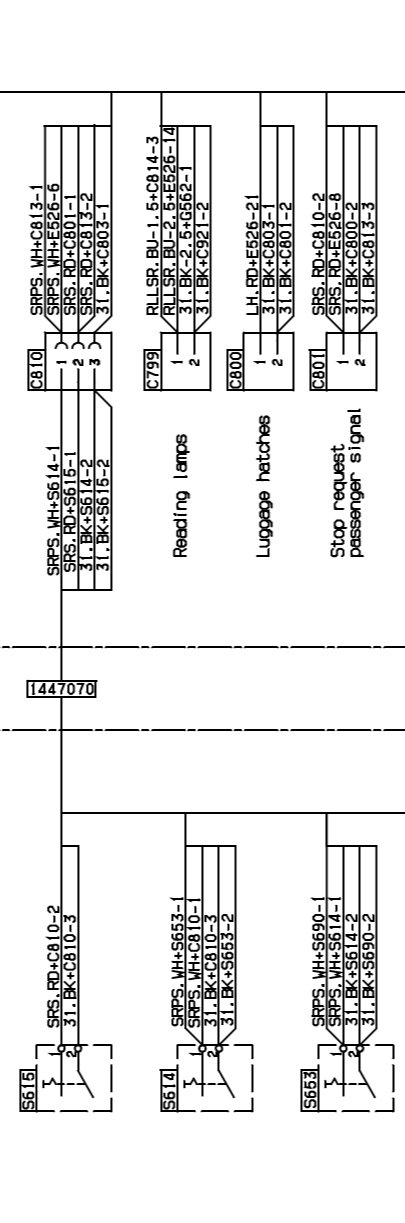

8

7

6

5

4

3

2

1

D

C

B

A

Des.	Pos.	Description
C796	C3	2-pole
C797	E6	3-pole
C799	C5	Connector
C800	C5	2-pole
C801	C5	2-pole
C802	C4	Joining sleeve
C803	C4	1-pole
C807	C6	2-pole
C808	C5	2-pole
C809	C5	3-pole
C810	C5	2-pole
C811	C3	2-pole
C812	C2	3-pole
C813	C4	3-pole
C814	E3	3-pole
C815	C7	3-pole
C821	C4	2-pole
C978	C7	2-pole
D525	F7	Resistor, fan
E526	F5	Node
E534	F6	Control unit
G561	E6	AC-compressor
G570	B8	Ground
G578	B7	Alternator
L561	B3	Direction indicator left
L565	B6	Side mark, lamp left
L566	B2	Stop req. pass, signal
L587	E4	Switch
L602	F3	Interior light, artic
L603	E3	Stop req. pass, signal
M521	F7	Motor
S604	B4	Stop req. pass, signal
S612	B6	Stop req. pass, signal
S613	B6	Stop req. pass, signal
S614	B5	Stop req. pass, signal
S615	B5	Stop req. pass, signal
S616	B3	Stop req. pass, signal
S617	B4	Stop req. pass, signal
S618	B5	Stop req. pass, signal
S619	B3	Stop req. pass, signal
S620	B4	Stop req. pass, signal
S621	B3	Stop req. pass, signal
T549	C5	Temp sensor
T564	B8	low compressor pressure
T565	C8	high compressor pressure
V546	E7	Solenoid valve
V547	E7	Solenoid valve
V552	B8	Solenoid
V560	C8	Solenoid valve

Cable destination
 Cable marking: 100-BK-1+2 / A-4
 Cable colour (brown)
 Connector designation: 1-11-BK-C811-2
 Contact housing
 Position reference to component where the cable is connected

Power supply and communication for nodes are located on a separate drawing.