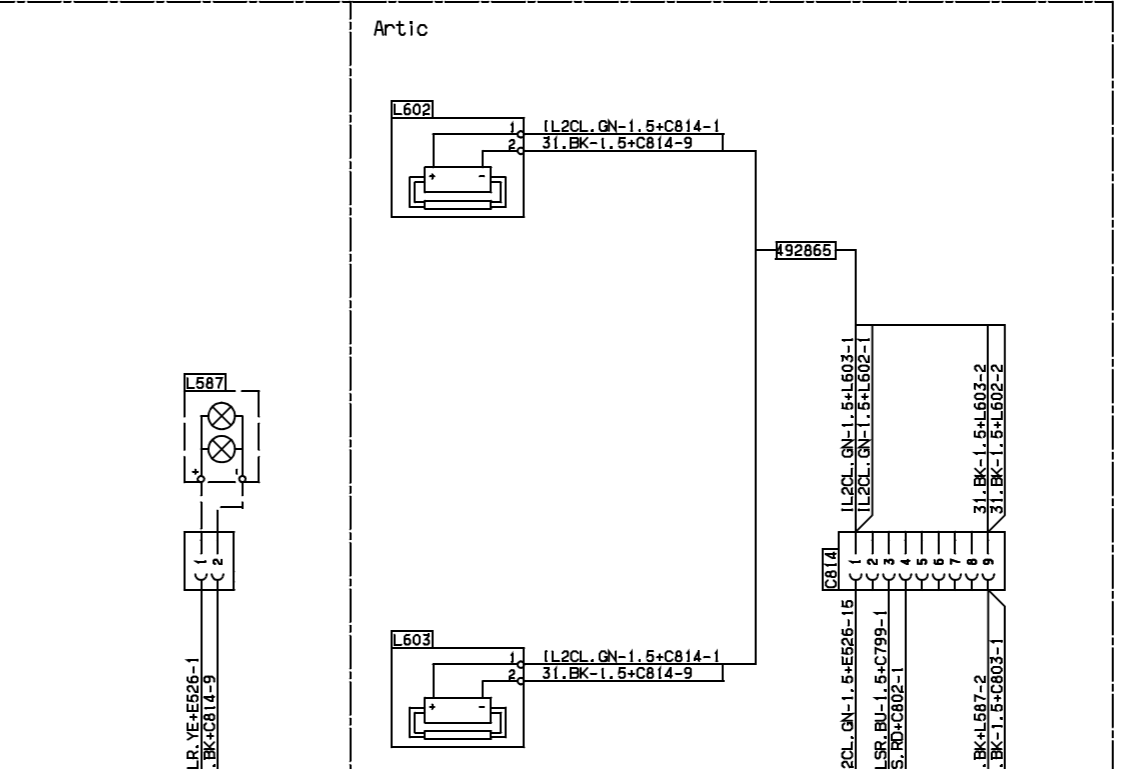

D

C

B

A

Des.	Pos.	Description
C796	C3	2-pole
C797	E6	3-pole
C799	C5	Connector
C800	C5	2-pole
C801	C5	2-pole
C802	C4	Joining sleeve
C803	C4	1-pole
C807	C6	2-pole
C808	C5	2-pole
C809	C5	3-pole
C810	C5	2-pole
C811	C3	2-pole
C812	C2	3-pole
C813	C4	3-pole
C814	E3	3-pole
C815	C7	3-pole
C821	C4	2-pole
C978	C7	2-pole
D525	F7	Resistor, fan
E526	F5	Node
E534	F6	Control unit
G561	E6	AC-compressor
G570	B8	Ground
G578	B7	Alternator
L561	B3	Direction indicator left
L565	B6	Side mark, lamp left
L566	B2	Stop req. pass, signal
L587	E4	Switch
L602	F3	Interior light, artic
L603	E3	Stop req. pass, signal
M521	F7	Motor
S604	B4	Stop req. pass, signal
S612	B6	Stop req. pass, signal
S613	B6	Stop req. pass, signal
S614	B5	Stop req. pass, signal
S615	B5	Stop req. pass, signal
S616	B3	Stop req. pass, signal
S617	B4	Stop req. pass, signal
S618	B5	Stop req. pass, signal
S619	B3	Stop req. pass, signal
S620	B4	Stop req. pass, signal
S621	B3	Stop req. pass, signal
T549	C5	Temp sensor
T564	B8	low compressor pressure
T565	C8	high compressor pressure
V546	E7	Solenoid valve
V547	E7	Solenoid valve
V552	B8	Solenoid
V560	C8	Solenoid valve

Cable destination
 Cable marking: 100-BK-1+2 / A-4
 Cable colour (brown)
 Connector designation: 1-11-BK-C811-2
 Contact housing
 Position reference to component where the cable is connected

Power supply and communication for nodes are located on a separate drawing.