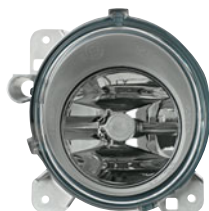

Bumper fog lamps

Spot lamps that provide an excellent light pattern that improves visibility.

	Part no.
Fog lamp protection for 4-series vehicles	1746825
Left side	1852572
Right side	1852573